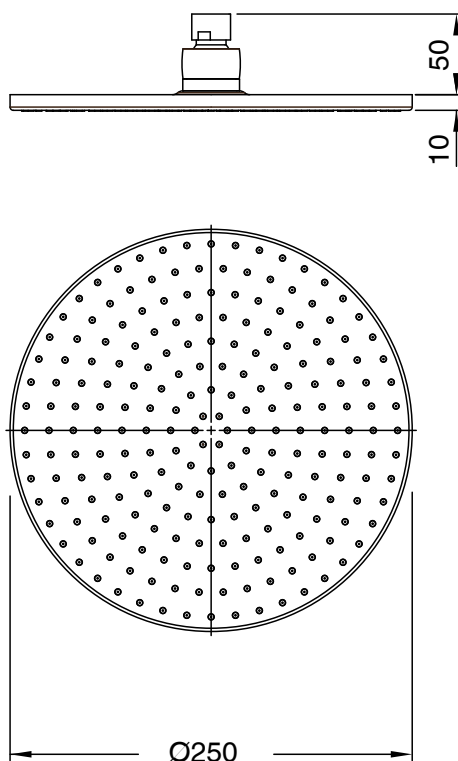

SUSSEX

Sussex Pure Shower Head 250mm PVD Matte Black (3 Star)

9511464

SPECIFICATIONS

Recommended Use	Residential;Commercial
Colour Finish	Matte Black
Primary Material	DR Brass
Recommended Pressure Range	150 - 500 kPa as per AS3500
Max Continuous Working Temperature (deg C)	65
Min Continuous Working Temperature (deg C)	1

WARRANTY

Residential Use (Years)	40
Commercial Use (Years)	10

Please refer to Sussex Warranty page for full Terms and Conditions

Dimensions are nominal measurements only.

CLEANING RECOMMENDATIONS:

We recommend the use of soapy water or approved cleaners. This product should not be cleaned with abrasive materials. Damage caused by any improper treatment is not covered by the product warranty. Refer to Warranty Conditions

Disclaimer: Products in this specification manual must by regulation be installed by licensed and registered trade people. The manufacturer/distributor reserves the right to vary specifications or delete models from their range without prior notification. Dimensions are nominal measurements only. Dimensions and set-outs listed are correct at time of publication however the manufacturer/distributor takes no responsibility for printing errors.

Published 31/03/2026

To see the complete Sussex range go to www.reece.com.au