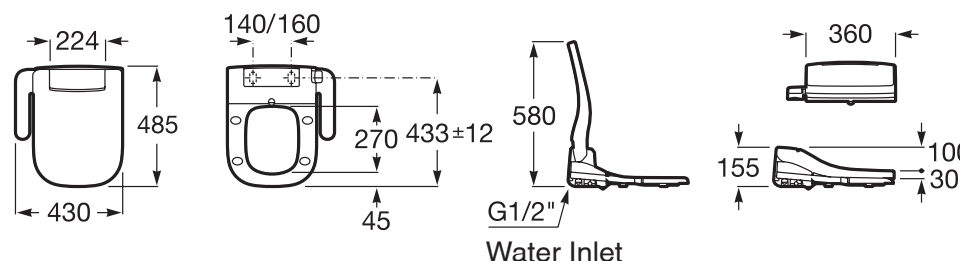

Reece Code: 1804819

CLEANING RECOMMENDATIONS:

We recommend the use of soapy water or approved cleaners.

This product should not be cleaned with abrasive materials.

Damage caused by any improper treatment is not covered by the product warranty. Refer to Warranty Conditions.

Dimensions are nominal measurements only.

Disclaimer: Products in this specification manual must by regulation be installed by licensed and registered trade people. The manufacturer/distributor reserves the right to vary specifications or delete models from their range without prior notification. Dimensions are nominal measurements only. Dimensions and set-outs listed are correct at time of publication however the manufacturer/distributor takes no responsibility for printing errors.

Published 04/06/2020