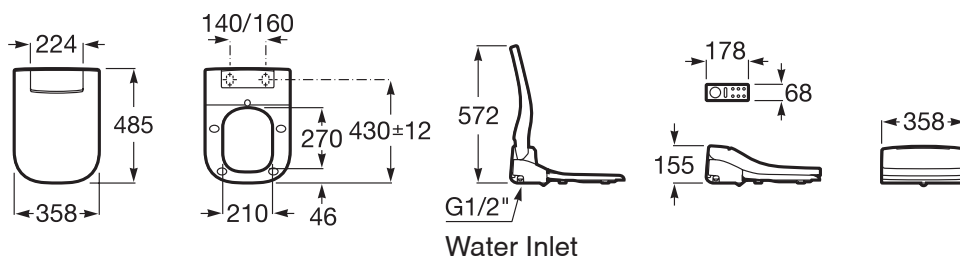

Roca MultiClean Bidet Seat

SPECIFICATIONS

Recommended Use	Domestic, Hotel & Commercial
Material	Polypropolene
Colour	White
Voltage	220-240V - 50/60Hz
Power Supply Height	Minimum 300mm from Floor Level
Water Supply Pressure	150kPa to 500kPa
Water Supply Temperature	Between 10-30C

Key Features	MultiClean	MultiClean Premium
	Adjustable Water Temp Adjustable Drier Temperature Side Control	Adjustable Seat & Water Temp Adjustable Drier Temperature Remote Control Deoderiser LED Night Light

WARRANTY

Warranty - Domestic Use	2 Years
Spare Parts & Labour	12 Months

To be installed in accordance with
- AS/NZS 3500
- AS/NZS 3000

Please refer to Warranty Page for full Terms and Conditions

IMPORTANT

This product has an integral high hazard backflow prevention device that meets the requirements outlined in AS/NZS 3500.

Rain water or grey water is not suitable to operate this seat.

This bidet seat is not recommended for installations where supply stop is located on opposite side of pan to Multiclean Seat water inlet.

Reece Code: 1804818