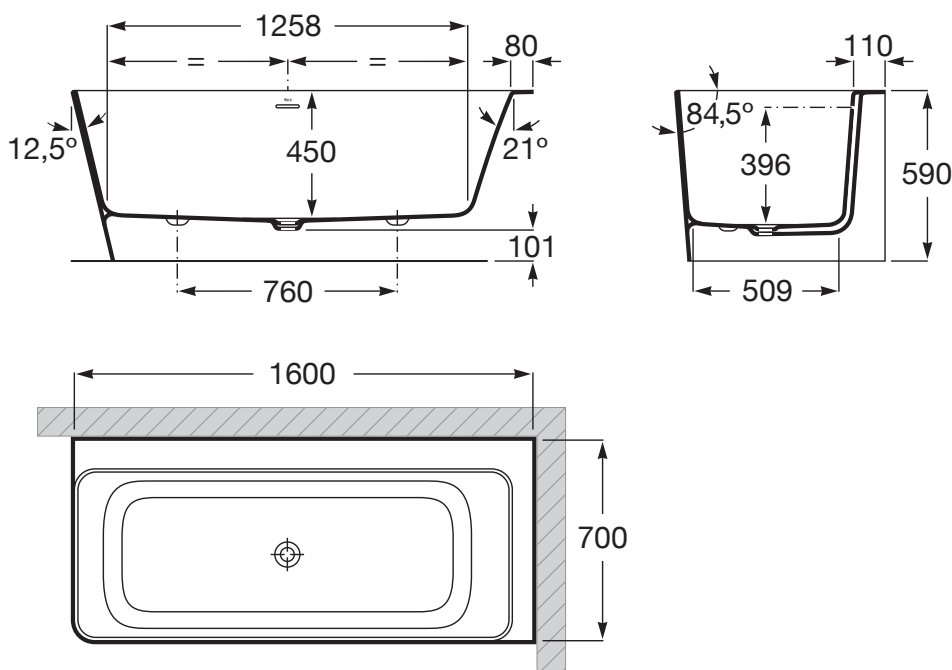

Roca Ona Stonex 1600mm x 700mm Right Hand Back to Corner Bath White

9512579

SPECIFICATIONS

Recommended Use	Domestic, Hotel & Commercial
Material	Stonex
Colour	White
Capacity	263 ltr
Weight	156 kg
Overflow Configuration	Overflow
Mounting	Freestanding
Plug & Waste Size	40mm
Plug & Waste	Included

WARRANTY

Warranty - Domestic Use	15 Years
Spare Parts & Labour	12 Months

Please refer to Warranty Page for full Terms and Conditions

Dimensions are nominal measurements only.

CLEANING RECOMMENDATIONS:

We recommend the use of soapy water or approved cleaners. This product should not be cleaned with abrasive materials. Damage caused by any improper treatment is not covered by the product warranty. Refer to Warranty Conditions

Disclaimer: Products in this specification manual must by regulation be installed by licensed and registered trade people. The manufacturer/distributor reserves the right to vary specifications or delete models from their range without prior notification. Dimensions are nominal measurements only. Dimensions and set-outs listed are correct at time of publication however the manufacturer/distributor takes no responsibility for printing errors.

Published 05/07/2024

To see the complete Roca range go to
www.reece.com.au