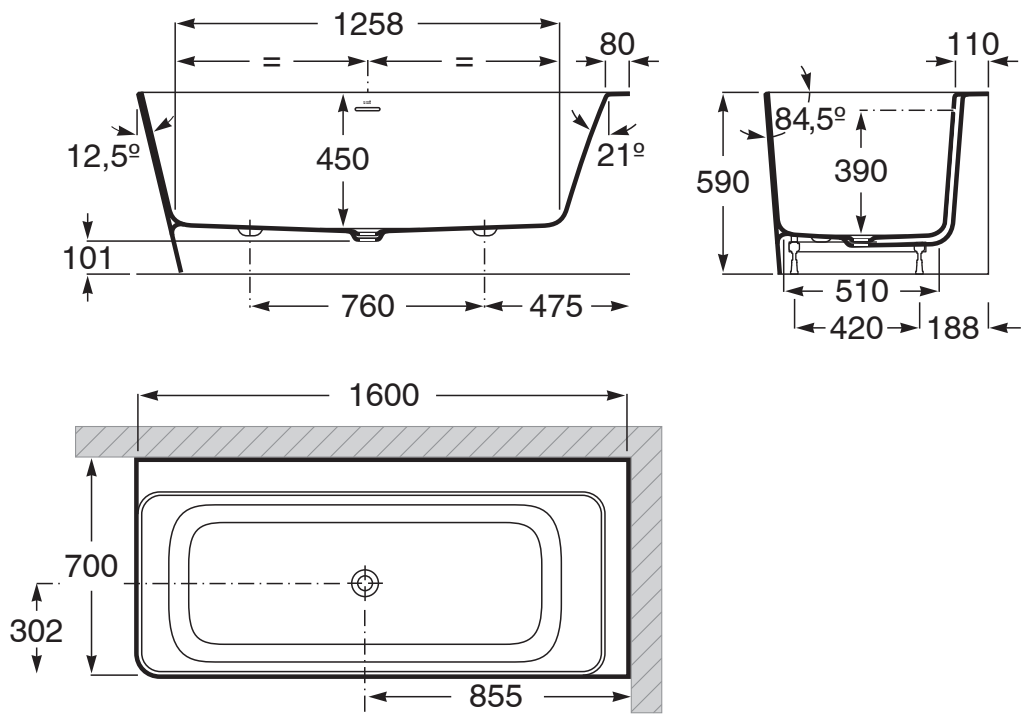

Roca Ona Stonex 1600mm x 700mm Right Hand Back to Corner Bath White

9512579

SPECIFICATIONS

Recommended Use	Domestic, Hotel & Commercial
Material	Stonex
Colour	White
Capacity	263 ltr
Weight	156 kg
Overflow Configuration	Overflow
Mounting	Freestanding
Plug & Waste Size	40mm
Plug & Waste	Included

WARRANTY

Warranty - Domestic Use	15 Years
Spare Parts & Labour	12 Months

Please refer to Warranty Page for full Terms and Conditions

Dimensions are nominal measurements only.

CLEANING RECOMMENDATIONS:

We recommend the use of soapy water or approved cleaners. This product should not be cleaned with abrasive materials. Damage caused by any improper treatment is not covered by the product warranty. Refer to Warranty Conditions

Disclaimer: Products in this specification manual must by regulation be installed by licensed and registered trade people. The manufacturer/distributor reserves the right to vary specifications or delete models from their range without prior notification. Dimensions are nominal measurements only. Dimensions and set-outs listed are correct at time of publication however the manufacturer/distributor takes no responsibility for printing errors.