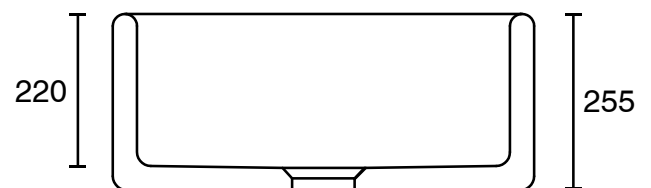

### SPECIFICATIONS

Recommended Use	Domestic, Hotel & Commercial
Sink Colour	White
Finish	Gloss
Material	Heavy Duty Fine Fireclay
Bowl Type	Single Bowl
Bowl Configuration	No Drainer
Bowl Capacity	45 ltr
Mounting	Butler Style / Undermount
Overflow Configuration	No Overflow
Taphole Configuration	No Taphole
Plug & Waste Size	90mm Basket Waste
Plug & Waste	Included

Dimensions are nominal measurements only.