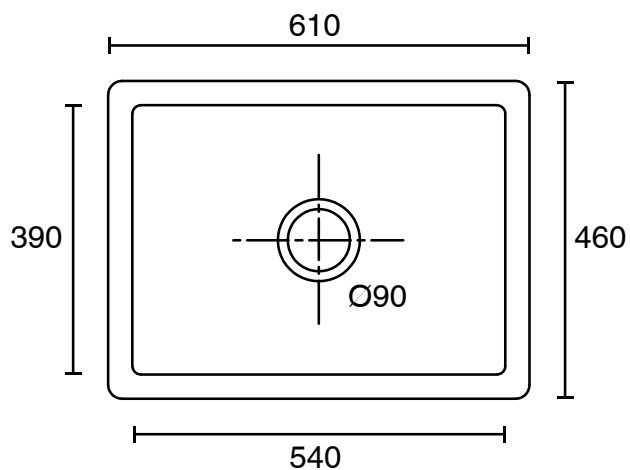

### SPECIFICATIONS

Recommended Use	Domestic, Hotel & Commercial
Sink Colour	White
Finish	Gloss
Material	Heavy Duty Fine Fireclay
Bowl Type	Single Bowl
Bowl Configuration	No Drainer
Bowl Capacity	45 ltr
Mounting	Butler Style / Undermount
Overflow Configuration	No Overflow
Taphole Configuration	No Taphole
Plug & Waste Size	90mm Basket Waste
Plug & Waste	Included

Dimensions are nominal measurements only.