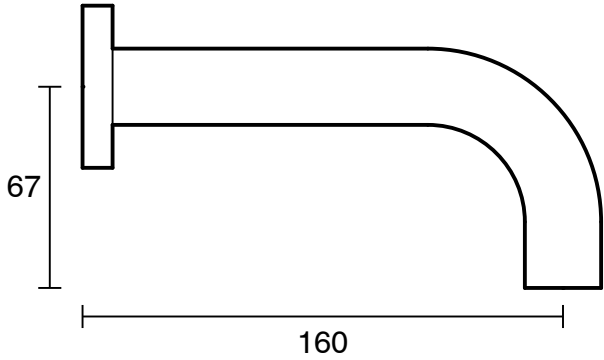

SUSSEX

Sussex Scala 25mm Curved Bath Outlet 160mm Chrome

2263080

SPECIFICATIONS

Recommended Use	Residential;Commercial
Colour Finish	Polished Chrome
Primary Material	DR Brass
Recommended Pressure Range	150 - 500 kPa as per AS3500
Max Continuous Working Temperature (deg C)	65
Min Continuous Working Temperature (deg C)	1

WARRANTY

Residential Use (Years)	40
Commercial Use (Years)	10

Please refer to Sussex Warranty page for full Terms and Conditions

Dimensions are nominal measurements only.

CLEANING RECOMMENDATIONS:

We recommend the use of soapy water or approved cleaners. This product should not be cleaned with abrasive materials. Damage caused by any improper treatment is not covered by the product warranty. Refer to Warranty Conditions

Disclaimer: Products in this specification manual must by regulation be installed by licensed and registered trade people. The manufacturer/distributor reserves the right to vary specifications or delete models from their range without prior notification. Dimensions are nominal measurements only. Dimensions and set-outs listed are correct at time of publication however the manufacturer/distributor takes no responsibility for printing errors.

Published 01/04/2026

To see the complete Sussex range go to www.reece.com.au