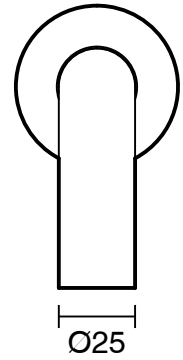

SUSSEX

Sussex Scala 25mm Curved Bath Outlet 160mm Chrome

2263080

SPECIFICATIONS

Recommended Use	Residential;Commercial
Colour Finish	Polished Chrome
Primary Material	DR Brass
Recommended Pressure Range	150 - 500 kPa as per AS3500
Max Continuous Working Temperature (deg C)	65
Min Continuous Working Temperature (deg C)	1

WARRANTY

Residential Use (Years)	40
Commercial Use (Years)	10

Please refer to Sussex Warranty page for full Terms and Conditions

Dimensions are nominal measurements only.

CLEANING RECOMMENDATIONS:

We recommend the use of soapy water or approved cleaners. This product should not be cleaned with abrasive materials. Damage caused by any improper treatment is not covered by the product warranty. Refer to Warranty Conditions

Disclaimer: Products in this specification manual must by regulation be installed by licensed and registered trade people. The manufacturer/distributor reserves the right to vary specifications or delete models from their range without prior notification. Dimensions are nominal measurements only. Dimensions and set-outs listed are correct at time of publication however the manufacturer/distributor takes no responsibility for printing errors.

Published 01/04/2026

To see the complete Sussex range go to www.reece.com.au