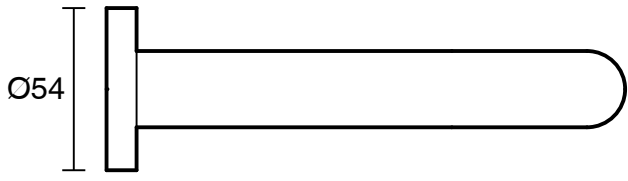

SUSSEX

Sussex Scala 25mm Curved Bath Outlet 160mm Chrome

2263080

SPECIFICATIONS

Recommended Use	Residential;Commercial
Colour Finish	Polished Chrome
Primary Material	DR Brass
Recommended Pressure Range	150 - 500 kPa as per AS3500
Max Continuous Working Temperature (deg C)	65
Min Continuous Working Temperature (deg C)	1

WARRANTY

Residential Use (Years)	40
Commercial Use (Years)	10

Please refer to Sussex Warranty page for full Terms and Conditions

Dimensions are nominal measurements only.

CLEANING RECOMMENDATIONS:

We recommend the use of soapy water or approved cleaners. This product should not be cleaned with abrasive materials. Damage caused by any improper treatment is not covered by the product warranty. Refer to Warranty Conditions

Disclaimer: Products in this specification manual must by regulation be installed by licensed and registered trade people. The manufacturer/distributor reserves the right to vary specifications or delete models from their range without prior notification. Dimensions are nominal measurements only. Dimensions and set-outs listed are correct at time of publication however the manufacturer/distributor takes no responsibility for printing errors.

Published 01/04/2026

To see the complete Sussex range go to www.reece.com.au