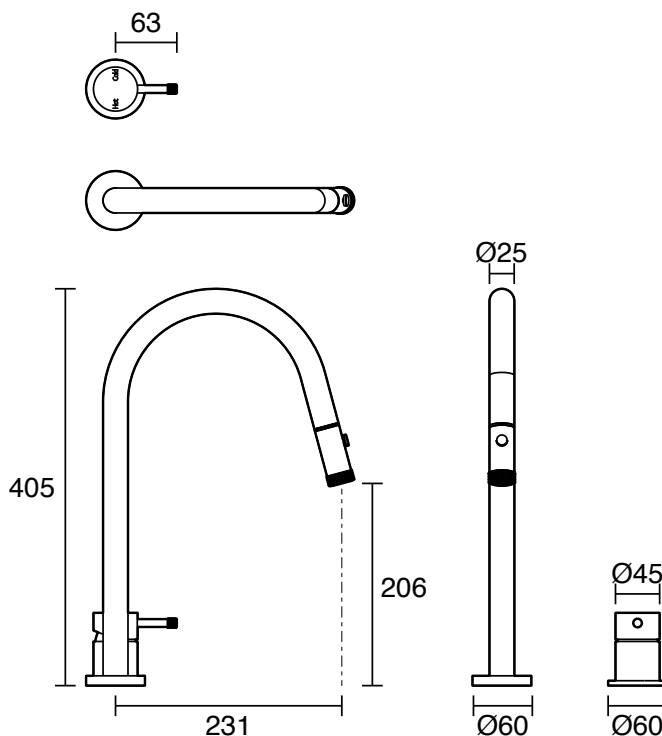

SUSSEX

Sussex Scala Nova Hob Sink Mixer Set Pull Out Spray PVD Brushed Gold (5 Star) Lead Free

43570

SPECIFICATIONS	
Recommended Use	Residential;Commercial
Colour Finish	Brushed Gold
Primary Material	Lead Free Brass
Recommended Pressure Range	150 - 500 kPa as per AS3500
Max Continuous Working Temperature (deg C)	65
Min Continuous Working Temperature (deg C)	1
WARRANTY	
Residential Use (Years)	40
Commercial Use (Years)	10
<i>Please refer to Sussex Warranty page for full Terms and Conditions</i>	

Disclaimer: Products in this specification manual must by regulation be installed by licensed and registered trade people. The manufacturer/distributor reserves the right to vary specifications or delete models from their range without prior notification. Dimensions are nominal measurements only. Dimensions and set-outs listed are correct at time of publication however the manufacturer/distributor takes no responsibility for printing errors.