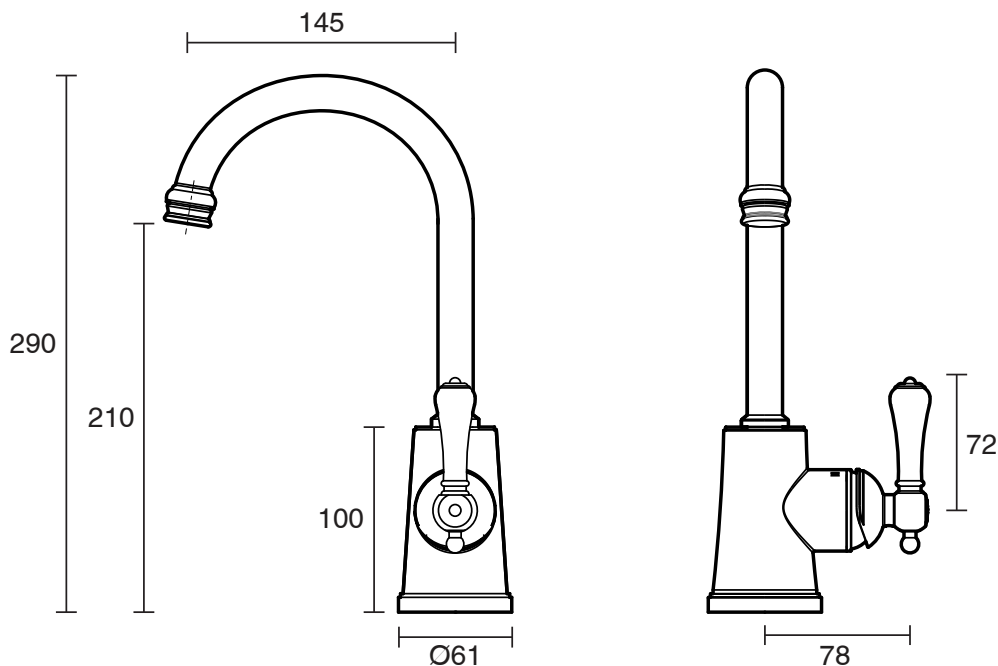

KADO

Kado Era Sink Mixer Small Porcelain Handle Brass Gold (5 Star)

9507620

SPECIFICATIONS	
Recommended Use	Domestic, Hotel & Commercial
Colour	Brass Gold with Porcelain Handles
Finish	Polished
Material	DR Brass
Recommended Pressure Range	150 - 500 kPa
Maximum Continuous Working Temperature	80 deg C
Suitable for Storage Tank Hot Water	Yes
Suitable for Continuous Flow Hot Water	Yes
Suitable for Gravity Feed Hot Water	No
WARRANTY	
Warranty - Domestic Use	10 Years
Spare Parts & Labour	12 Months
<i>Please refer to Warranty Page for full Terms and Conditions</i>	