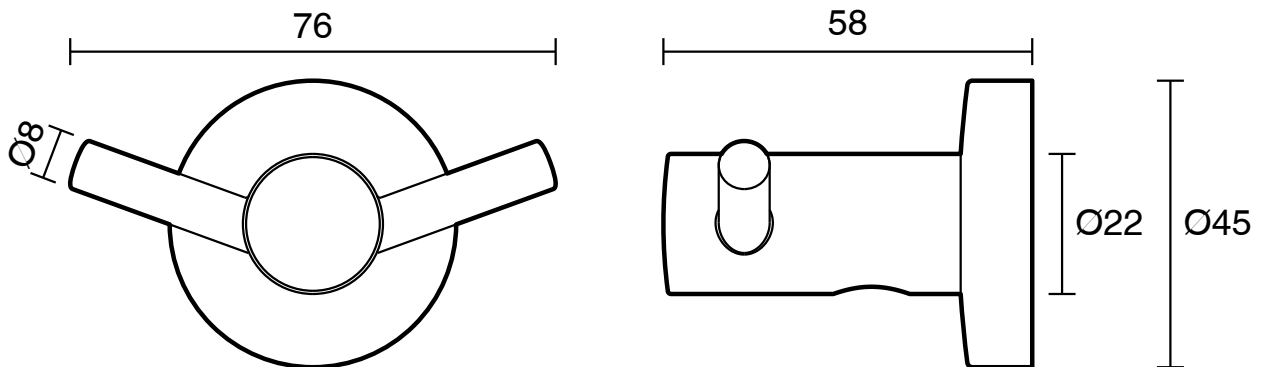

## Posh Solus MK2 Robe Hook Chrome

9506577

SPECIFICATIONS	
Recommended Use	Domestic;Hotel;Commercial
Colour	Polished Chrome
WARRANTY	
Replacement Only - Domestic Use (Years)	10
<i>Please refer to Warranty Page for full Terms and Conditions</i>	

Dimensions are nominal measurements only.