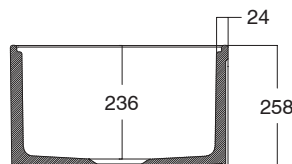

### SPECIFICATIONS

Recommended Use	Domestic, Hotel & Commercial
Sink Colour	White
Finish	Gloss
Material	Fine Fireclay Ceramic
Gauge	20 mm
Bowl Type	Single Bowl
Bowl Configuration	No Drainer
Bowl Capacity	52 ltr
Mounting	Butler Style
Overflow Configuration	No Overflow
Taphole Configuration	No Taphole
Plug & Waste Size	95mm Basket Waste
Plug & Waste	Included

Dimensions are nominal measurements only.