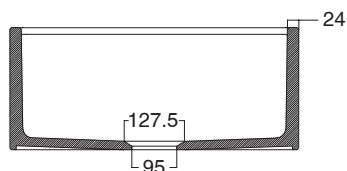

### SPECIFICATIONS

Recommended Use	Domestic, Hotel & Commercial
Sink Colour	White
Finish	Gloss
Material	Fine Fireclay Ceramic
Gauge	20 mm
Bowl Type	Single Bowl
Bowl Configuration	No Drainer
Bowl Capacity	52 ltr
Mounting	Butler Style
Overflow Configuration	No Overflow
Taphole Configuration	No Taphole
Plug & Waste Size	95mm Basket Waste
Plug & Waste	Included

Dimensions are nominal measurements only.