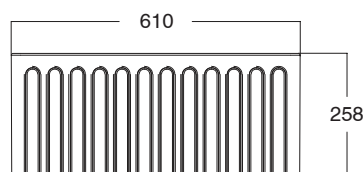

### SPECIFICATIONS

Recommended Use	Domestic, Hotel & Commercial
Sink Colour	White
Finish	Gloss
Material	Fine Fireclay Ceramic
Gauge	20 mm
Bowl Type	Single Bowl
Bowl Configuration	No Drainer
Bowl Capacity	52 ltr
Mounting	Butler Style
Overflow Configuration	No Overflow
Taphole Configuration	No Taphole
Plug & Waste Size	95mm Basket Waste
Plug & Waste	Included

Dimensions are nominal measurements only.