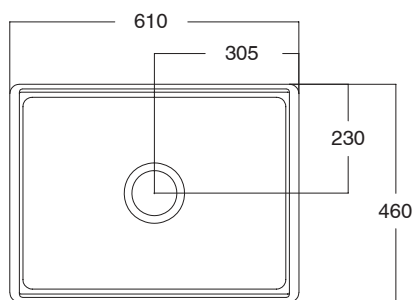

### SPECIFICATIONS

Recommended Use	Domestic, Hotel & Commercial
Sink Colour	White
Finish	Gloss
Material	Fine Fireclay Ceramic
Gauge	20 mm
Bowl Type	Single Bowl
Bowl Configuration	No Drainer
Bowl Capacity	52 ltr
Mounting	Butler Style
Overflow Configuration	No Overflow
Taphole Configuration	No Taphole
Plug & Waste Size	95mm Basket Waste
Plug & Waste	Included

Dimensions are nominal measurements only.