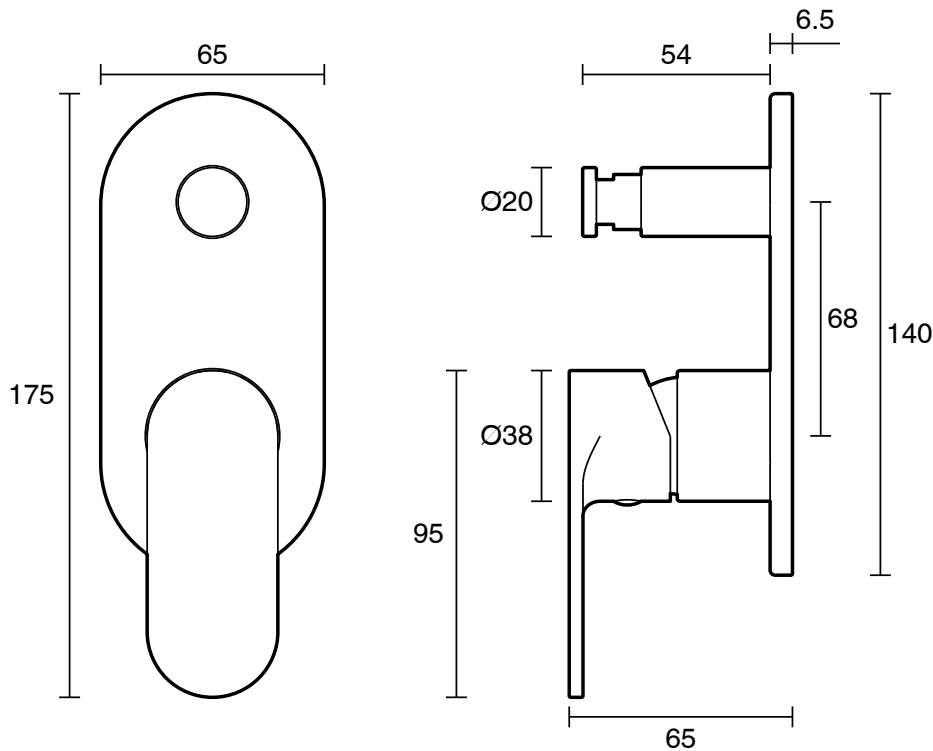

mizu

Mizu Soothe MK2 Shower Mixer with Diverter Trimset Brushed Brass

2265854

SPECIFICATIONS	
Recommended Use	Domestic;Commercial;Hotel
Colour Finish	Brushed Brass
Primary Material	DR Brass
Recommended Pressure Range	150 - 500kPa per AS3500
Max Continuous Working Temperature (deg C)	70
Min Continuous Working Temperature (deg C)	5
Hot Water Unit Suitability	Storage Tank;Continuous Flow
WARRANTY	
Warranty - Domestic Use (Years)	10
Spare Parts & Labour (Years)	1
<i>Please refer to Warranty Page for full Terms and Conditions</i>	

Disclaimer: Products in this specification manual must by regulation be installed by licensed and registered trade people. The manufacturer/distributor reserves the right to vary specifications or delete models from their range without prior notification. Dimensions are nominal measurements only. Dimensions and set-outs listed are correct at time of publication however the manufacturer/distributor takes no responsibility for printing errors.