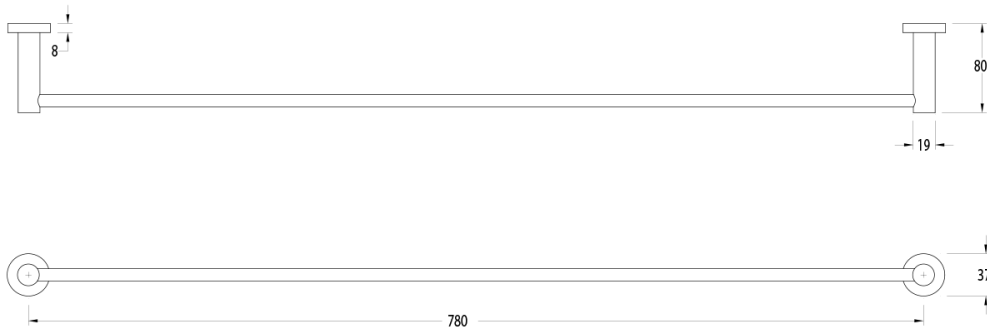

Milli Mood Edit Single Towel Rail 780mm Brushed Nickel

2299207

SPECIFICATIONS

Recommended Use	Domestic, Hotel & Commercial
Colour	Brushed Nickel
Material	DR Brass

WARRANTY

Replacement Only - Domestic Use 15 Years

Please refer to Warranty Page for full Terms and Conditions

Dimensions are nominal measurements only.

CLEANING RECOMMENDATIONS:

We recommend the use of soapy water or approved cleaners. This product should not be cleaned with abrasive materials. Damage caused by any improper treatment is not covered by the product warranty. Refer to Warranty Conditions

Disclaimer: Products in this specification manual must by regulation be installed by licensed and registered trade people. The manufacturer/distributor reserves the right to vary specifications or delete models from their range without prior notification. Dimensions are nominal measurements only. Dimensions and set-outs listed are correct at time of publication however the manufacturer/distributor takes no responsibility for printing errors.

Published 28/03/2022

To see the complete Milli range go to www.reece.com.au