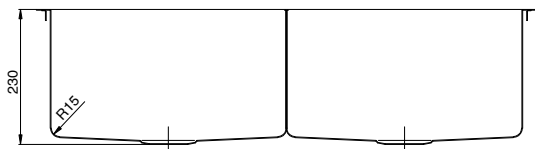

Dimensions are nominal measurements only.

CLEANING RECOMMENDATIONS:

We recommend the use of soapy water or approved cleaners. This product should not be cleaned with abrasive materials. Damage caused by any improper treatment is not covered by the product warranty. Refer to Warranty Conditions

Disclaimer: Products in this specification manual must by regulation be installed by licensed and registered trade people. The manufacturer/distributor reserves the right to vary specifications or delete models from their range without prior notification. Dimensions are nominal measurements only. Dimensions and set-outs listed are correct at time of publication however the manufacturer/distributor takes no responsibility for printing errors.
Published 07/06/2023

To see the complete Memo range go to www.reece.com.au