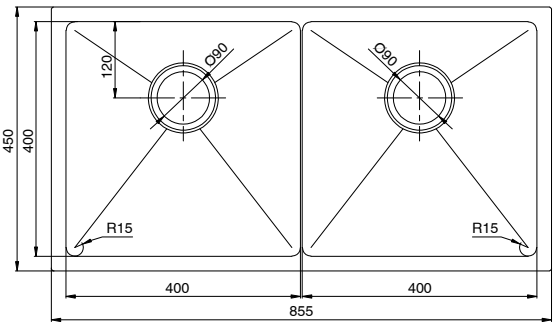

Dimensions are nominal measurements only.

CLEANING RECOMMENDATIONS:

We recommend the use of soapy water or approved cleaners. This product should not be cleaned with abrasive materials. Damage caused by any improper treatment is not covered by the product warranty. Refer to Warranty Conditions

Disclaimer: Products in this specification manual must by regulation be installed by licensed and registered trade people. The manufacturer/distributor reserves the right to vary specifications or delete models from their range without prior notification. Dimensions are nominal measurements only. Dimensions and set-outs listed are correct at time of publication however the manufacturer/distributor takes no responsibility for printing errors.
Published 07/06/2023

To see the complete Memo range go to www.reece.com.au