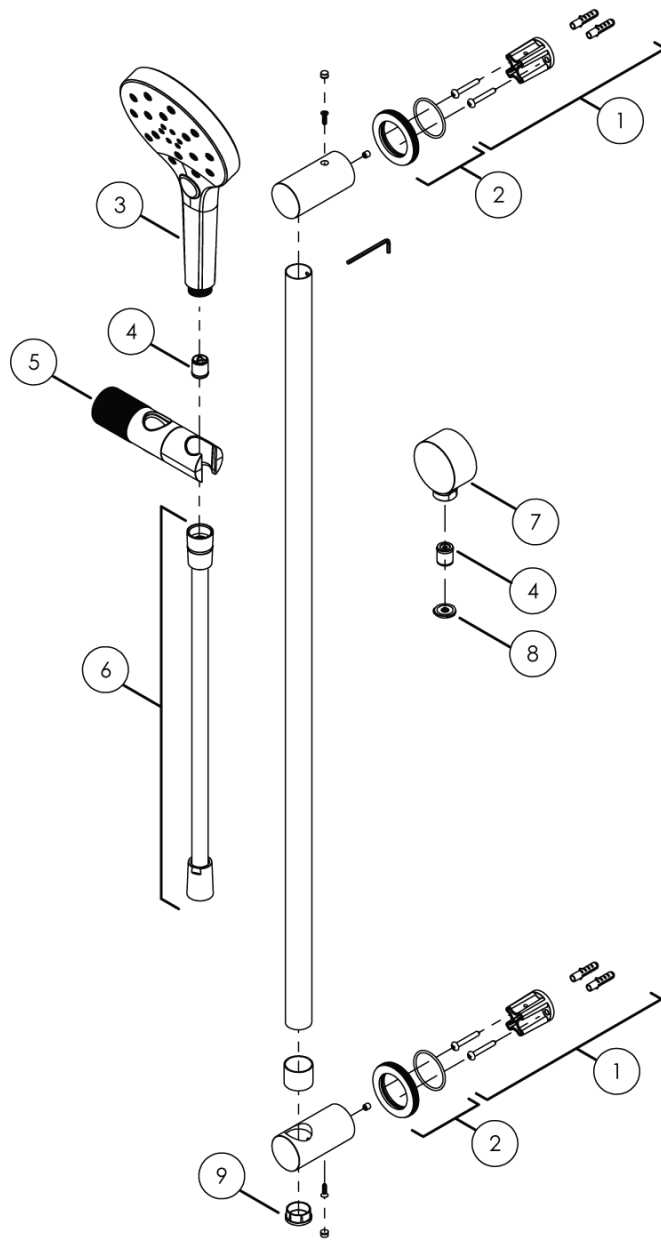

**Milli Marq Edit Single Rail Shower Brushed Gunmetal (3 Star)**

**21970**

No.	Description	Code
1.	Milli Marq Edit Rail Shower Fixing Kit	29895
2.	Milli Marq Rail Hand Shower Dress Plate	29951
3.	Milli Marq Edit Hand Piece	412-9061
4.	CHECK VALVE DW14 MAX FLOW	30.4012.000
5.	Milli Marq Edit Slider Assy	29912
6.	Milli Marq Edit Shower Hose Assy	29918
7.	Milli Marq Edit Rail Shower Elbow	29963
8.	PCW-01 8 L/M	58.8638.100
9.	Milli Marq Edit Rail Shower End Cap	29900