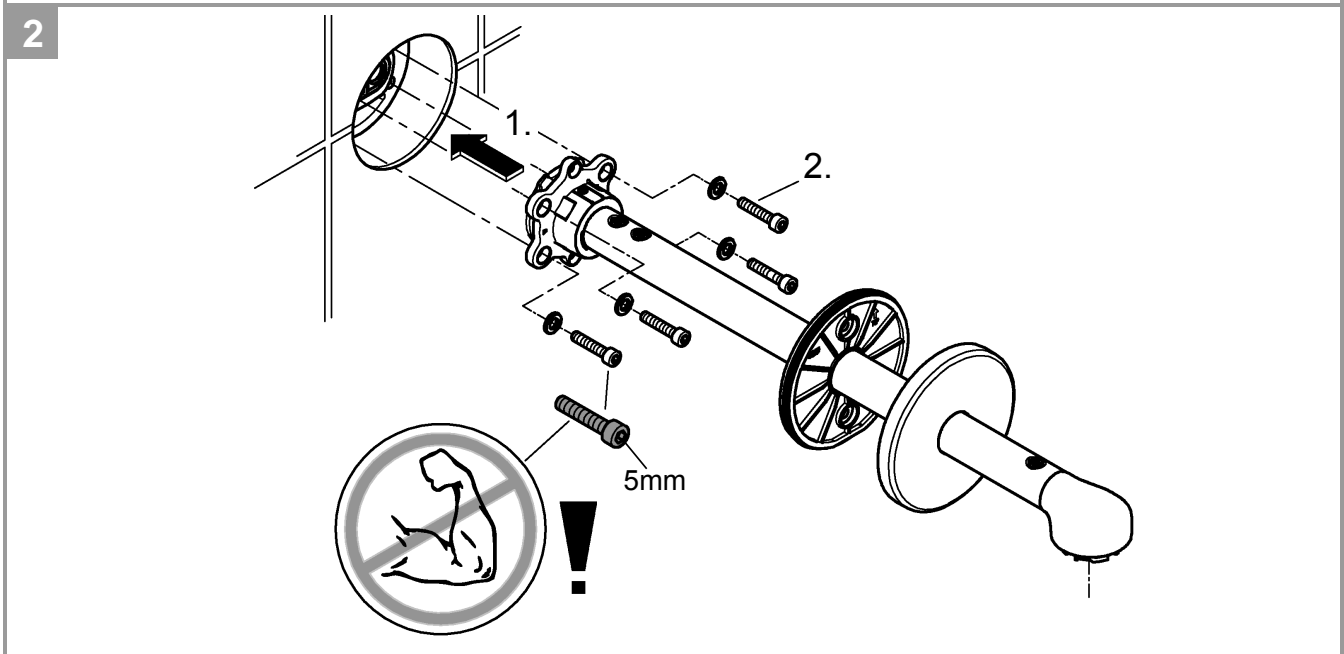

DIN 1988 DIN EN 806		kPa min 150 max 500	°C max. 70° 60°	WATERRATING www.waterrating.gov.au 9 litres per minute — accordance with Standard AS/NZS 6400 Licence No. 0050 Lixil (Thailand) Public Company Limited