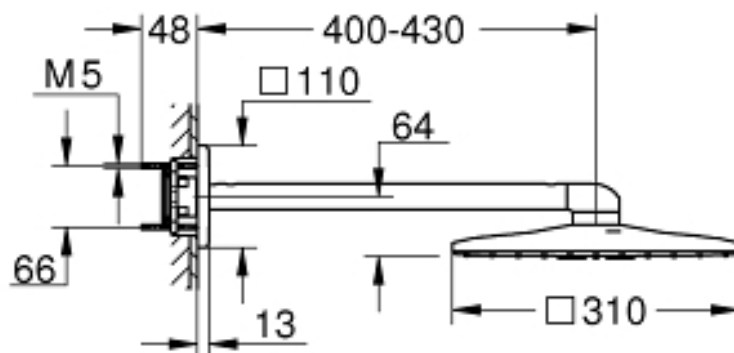

Product Description:

Rainshower Smart active cube wall shower

Rainshower 310 SmartActive Cube

Head shower set 430 mm, 2 sprays

consisting of:

Head shower Rainshower 310 SmartActive Cube,
Spray plate chrome

2 spray patterns:

GROHE PureRain, ActiveRain

horizontal 430 mm shower arm

GROHE DreamSpray perfect spray pattern

GROHE StarLight chrome finish

SpeedClean anti-lime system

Inner WaterGuide for a longer life

requires rough-in set 26 484 000 - to be ordered
separately

head shower Rainshower 310 SmartActive Cube,
spray plate chrome