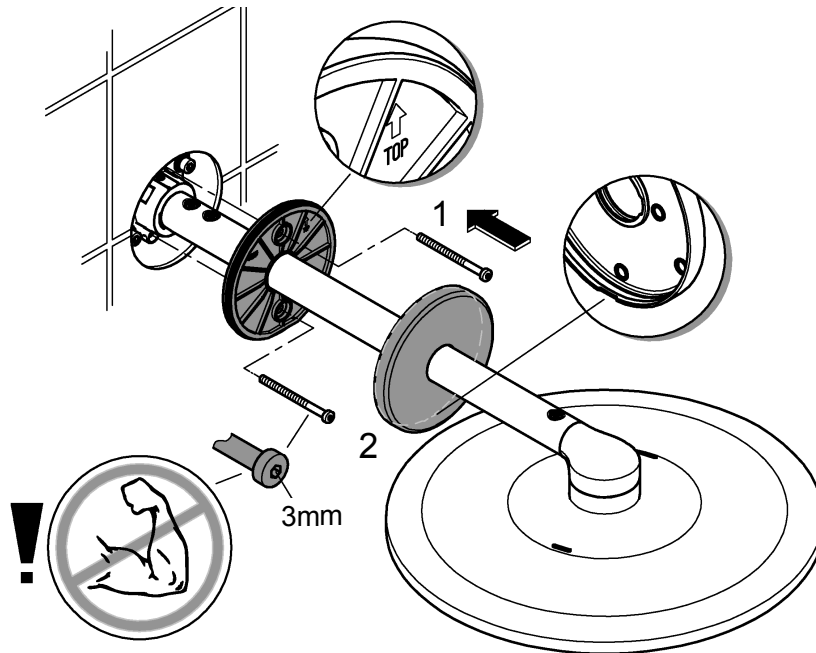

5

Installation Instructions

This shower is suitable for use with high pressure water applications. Using this product in conjunction with gravity-fed water heaters, low and unequal pressure supply systems, tempering valves & thermostatic mixing valves may result in unsatisfactory performance.

Suitable for High Pressure applications 150kPa – 500kPa

Care must be taken by the installing tradesperson to ensure connecting threads do not damage the flow controller when installing this product.

The installation tradesperson must ensure they install this product in accordance with AS/NZS 3500 and all other relating AS/NZS regulations that apply to the installation of this product.

Maximum static pressure of 500kPa.

For applications where 500kPa static pressure is exceeded, a suitably certified pressure limiting valve must be installed to prevent high pressure damaging this product.