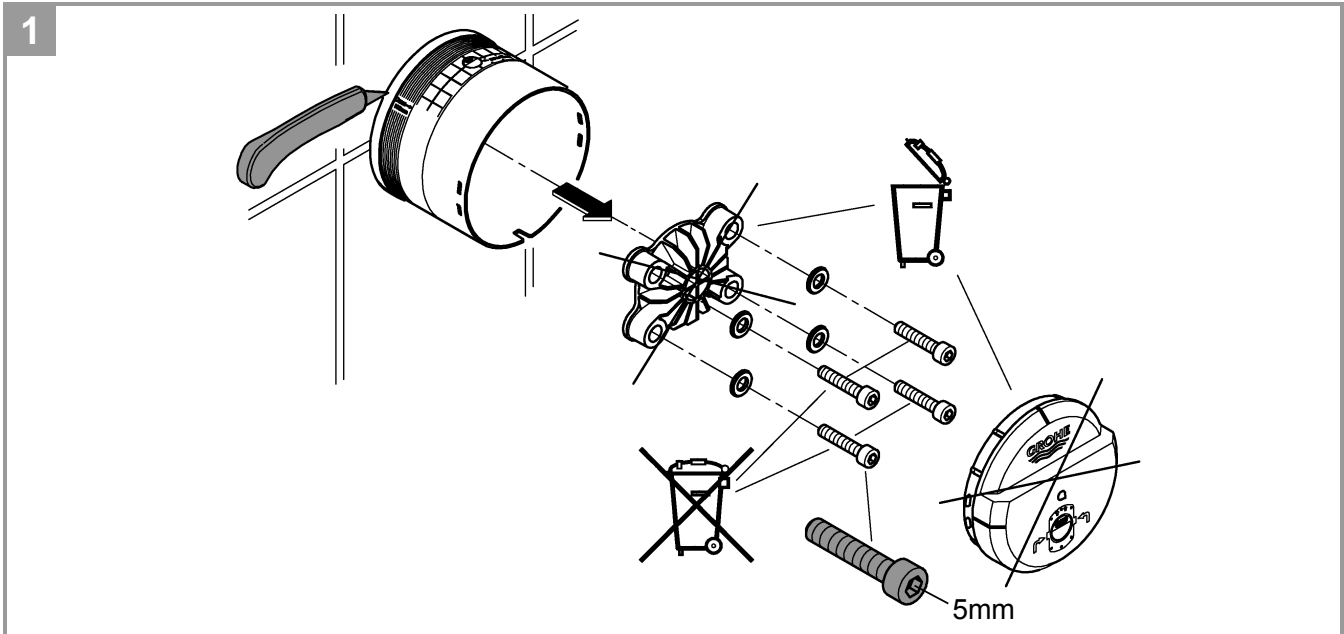

DIN 1988 DIN EN 806		kPa min 150 max 500	°C max. 70° 60°	WATERRATING www.waterrating.gov.au 9 litres per minute — accordance with Standard AS/NZS 6400 Licence No. 0050 Lixil (Thailand) Public Company Limited