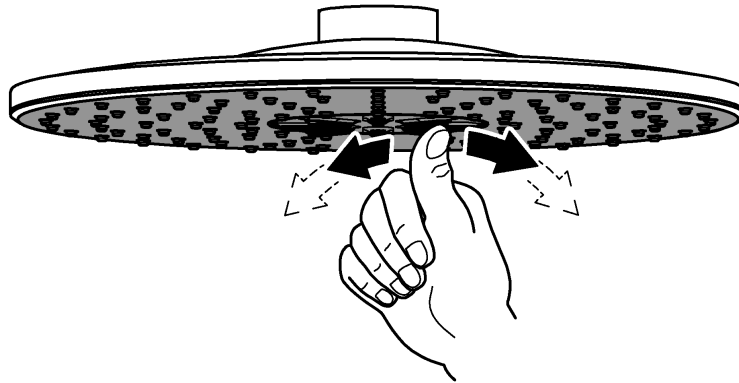

5

Installation Instructions

This shower is suitable for use with high pressure water applications. Using this product in conjunction with gravity-fed water heaters, low and unequal pressure supply systems, tempering valves & thermostatic mixing valves may result in unsatisfactory performance.

Suitable for High Pressure applications 150kPa – 500kPa

Care must be taken by the installing tradesperson to ensure connecting threads do not damage the flow controller when installing this product.

The installation tradesperson must ensure they install this product in accordance with AS/NZS 3500 and all other relating AS/NZS regulations that apply to the installation of this product.

Maximum static pressure of 500kPa.

For applications where 500kPa static pressure is exceeded, a suitably certified pressure limiting valve must be installed to prevent high pressure damaging this product.