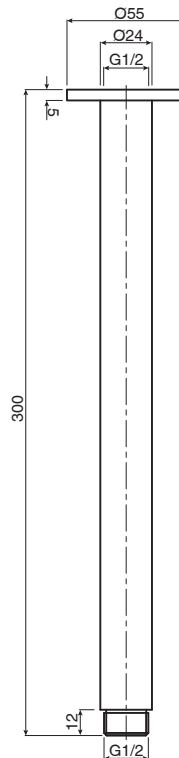

mizu

Mizu Drift Ceiling Shower Arm Only 300mm Brushed Brass

9512417

SPECIFICATIONS

Recommended Use	Domestic, Hotel & Commercial
Colour	Brushed Brass
Recommended Pressure Range	150 - 500 kPa
Maximum Continuous Working Temperature	60 deg C
Suitable for Storage Tank Hot Water	Yes
Suitable for Continuous Flow Hot Water	Yes
Suitable for Gravity Feed Hot Water	No

WARRANTY

Warranty - Domestic Use	10 Years
Spare Parts & Labour	12 Months

Please refer to Warranty Page for full Terms and Conditions

Dimensions are nominal measurements only.

CLEANING RECOMMENDATIONS:

We recommend the use of soapy water or approved cleaners. This product should not be cleaned with abrasive materials. Damage caused by any improper treatment is not covered by the product warranty. Refer to Warranty Conditions

Disclaimer: Products in this specification manual must by regulation be installed by licensed and registered trade people. The manufacturer/distributor reserves the right to vary specifications or delete models from their range without prior notification. Dimensions are nominal measurements only. Dimensions and set-outs listed are correct at time of publication however the manufacturer/distributor takes no responsibility for printing errors.

Published 02/04/2024

To see the complete Mizu range go to www.reece.com.au