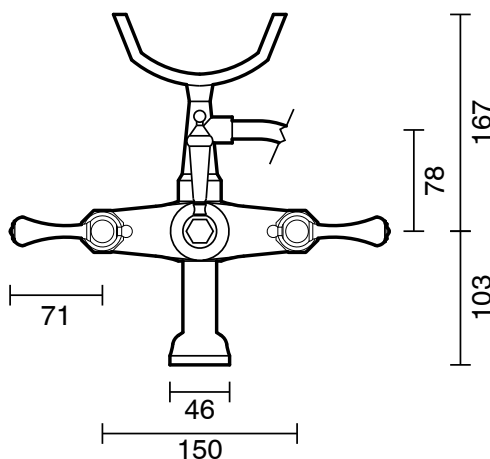

KADO

Kado Era Wall Mounted Telephone Bath Set Lever Handle Chrome (3 Star)

9507944

SPECIFICATIONS

Recommended Use	Domestic, Hotel & Commercial
Colour	Chrome
Finish	Polished
Material	DR Brass
Recommended Pressure Range	150 - 500 kPa
Maximum Continuous Working Temperature	80 deg C
Suitable for Storage Tank Hot Water	Yes
Suitable for Continuous Flow Hot Water	Yes
Suitable for Gravity Feed Hot Water	No

WARRANTY

Warranty - Domestic Use	10 Years
Spare Parts & Labour	12 Months

Please refer to Warranty Page for full Terms and Conditions

Dimensions are nominal measurements only.

CLEANING RECOMMENDATIONS:

We recommend the use of soapy water or approved cleaners. This product should not be cleaned with abrasive materials. Damage caused by any improper treatment is not covered by the product warranty. Refer to Warranty Conditions

Disclaimer: Products in this specification manual must by regulation be installed by licensed and registered trade people. The manufacturer/distributor reserves the right to vary specifications or delete models from their range without prior notification. Dimensions are nominal measurements only. Dimensions and set-outs listed are correct at time of publication however the manufacturer/distributor takes no responsibility for printing errors.

Published 12/10/2023