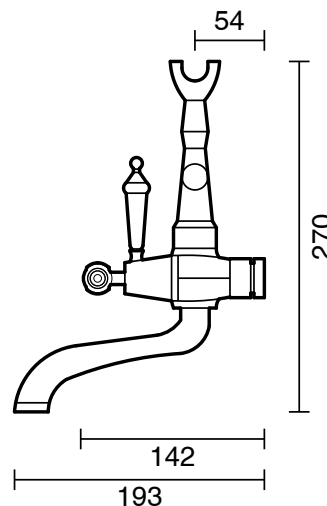

KADO

Kado Era Wall Mounted Telephone Bath Set Lever Handle Chrome (3 Star)

9507944

SPECIFICATIONS

Recommended Use	Domestic, Hotel & Commercial
Colour	Chrome
Finish	Polished
Material	DR Brass
Recommended Pressure Range	150 - 500 kPa
Maximum Continuous Working Temperature	80 deg C
Suitable for Storage Tank Hot Water	Yes
Suitable for Continuous Flow Hot Water	Yes
Suitable for Gravity Feed Hot Water	No

WARRANTY

Warranty - Domestic Use	10 Years
Spare Parts & Labour	12 Months

Please refer to Warranty Page for full Terms and Conditions

Dimensions are nominal measurements only.

CLEANING RECOMMENDATIONS:

We recommend the use of soapy water or approved cleaners. This product should not be cleaned with abrasive materials. Damage caused by any improper treatment is not covered by the product warranty. Refer to Warranty Conditions

Disclaimer: Products in this specification manual must by regulation be installed by licensed and registered trade people. The manufacturer/distributor reserves the right to vary specifications or delete models from their range without prior notification. Dimensions are nominal measurements only. Dimensions and set-outs listed are correct at time of publication however the manufacturer/distributor takes no responsibility for printing errors.

Published 12/10/2023