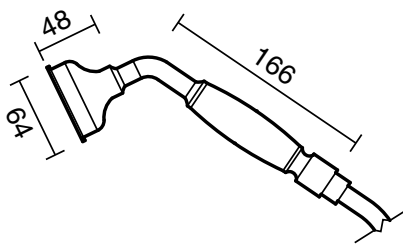

KADO

Kado Era Wall Mounted Telephone Bath Set Lever Handle Chrome (3 Star)

9507944

SPECIFICATIONS

Recommended Use	Domestic, Hotel & Commercial
Colour	Chrome
Finish	Polished
Material	DR Brass
Recommended Pressure Range	150 - 500 kPa
Maximum Continuous Working Temperature	80 deg C
Suitable for Storage Tank Hot Water	Yes
Suitable for Continuous Flow Hot Water	Yes
Suitable for Gravity Feed Hot Water	No

WARRANTY

Warranty - Domestic Use	10 Years
Spare Parts & Labour	12 Months

Please refer to Warranty Page for full Terms and Conditions

Dimensions are nominal measurements only.

CLEANING RECOMMENDATIONS:

We recommend the use of soapy water or approved cleaners. This product should not be cleaned with abrasive materials. Damage caused by any improper treatment is not covered by the product warranty. Refer to Warranty Conditions

Disclaimer: Products in this specification manual must by regulation be installed by licensed and registered trade people. The manufacturer/distributor reserves the right to vary specifications or delete models from their range without prior notification. Dimensions are nominal measurements only. Dimensions and set-outs listed are correct at time of publication however the manufacturer/distributor takes no responsibility for printing errors.

Published 12/10/2023