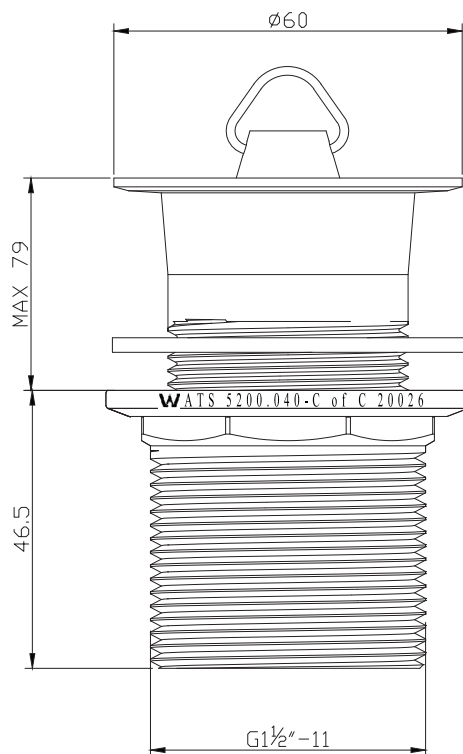

## Base 32mm/40mm x 80mm Plug & Waste with Overflow Brass Gold

1852372

SPECIFICATIONS	
Recommended Use	Domestic;Commercial;Hotel
Material	Brass
Colour	Brass Gold
Overflow Included	Yes
Plug & Waste Size	32mm x 40mm
WARRANTY	
Warranty - Domestic Use (Years)	1
Spare Parts & Labour (Years)	1
<i>Please refer to Warranty Page for full Terms and Conditions</i>	

Dimensions are nominal measurements only.