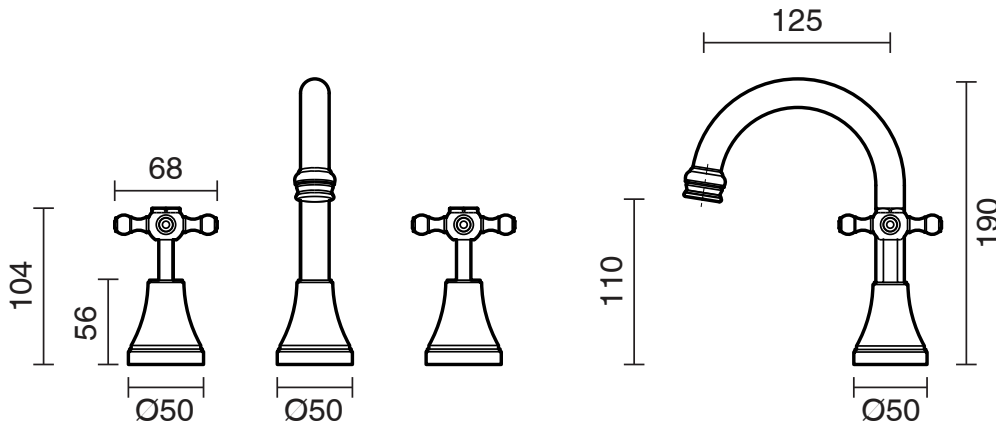

## Kado Era Basin Set Fixed Cross Handles Brushed Nickel (5 Star)

9512050

SPECIFICATIONS	
Recommended Use	Domestic, Hotel & Commercial
Colour	Brushed Nickel
Finish	Brushed
Material	DR Brass
Recommended Pressure Range	150 - 500 kPa
Maximum Continuous Working Temperature	80 deg C
Suitable for Storage Tank Hot Water	Yes
Suitable for Continuous Flow Hot Water	Yes
Suitable for Gravity Feed Hot Water	No
WARRANTY	
Warranty - Domestic Use	10 Years
Spare Parts & Labour	12 Months
<i>Please refer to Warranty Page for full Terms and Conditions</i>	

Dimensions are nominal measurements only.