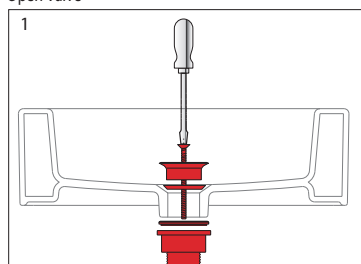

# Laufen Ino Wall Basin with Fixing Bolts with Overflow 1 Taphole 450mm White

## INSTALLATION INSTRUCTIONS - WALL BASIN:

Washbasins / Open valve / click clack valve

**EN** Guarantee/Liability only when assembled by a licensed plumber in accordance with the instructions and local regulations.

Open Valve

Click Clack Valve

Push to Close  
Push to Open

**Plumbers, please ensure a copy of the Installation Instructions are left with the end user for future reference**

## Laufen Ino Wall Basin with Fixing Bolts with Overflow 1 Taphole 450mm White