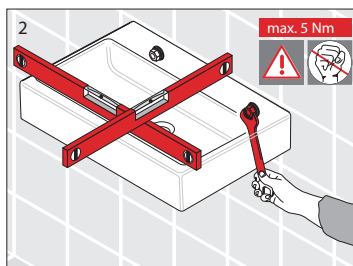

# Laufen Ino Wall Basin with Fixing Bolts with Overflow 1 Taphole 450mm White

## INSTALLATION INSTRUCTIONS - WALL BASIN:

Washbasins / Open valve / click clack valve

**EN** Guarantee/Liability only when assembled by a licensed plumber in accordance with the instructions and local regulations.