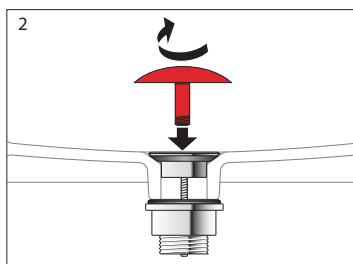

## INSTALLATION INSTRUCTIONS - WALL BASIN:

Washbasins / Open valve / click clack valve

**EN** Guarantee/Liability only when assembled by a licensed plumber in accordance with the instructions and local regulations.

Open Valve

Click Clack Valve

Push to Close  
Push to Open

**Plumbers, please ensure a copy of the Installation Instructions are left with the end user for future reference**