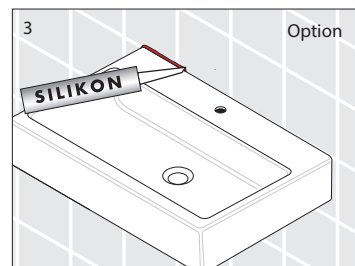

# Laufen Ino Wall Basin with Fixing Bolts with Overflow 1 Taphole 450mm White

## INSTALLATION INSTRUCTIONS - WALL BASIN:

Washbasins / Open valve / click clack valve

**EN** Guarantee/Liability only when assembled by a licensed plumber in accordance with the instructions and local regulations.