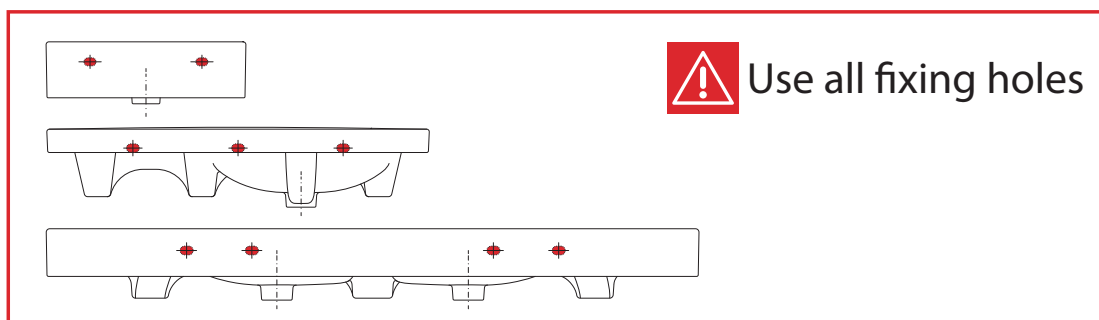

# Laufen Ino Wall Basin with Fixing Bolts with Overflow 1 Taphole 450mm White

## INSTALLATION INSTRUCTIONS - WALL BASIN:

Washbasins / Open valve / click clack valve

**EN** Guarantee/Liability only when assembled by a licensed plumber in accordance with the instructions and local regulations.