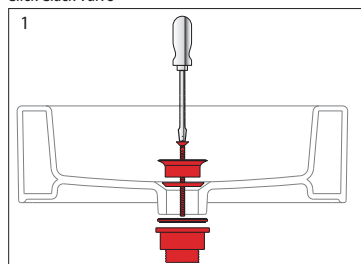

# Laufen Ino Wall Basin with Fixing Bolts with Overflow 1 Taphole 450mm White

## INSTALLATION INSTRUCTIONS - WALL BASIN:

Washbasins / Open valve / click clack valve

**EN** Guarantee/Liability only when assembled by a licensed plumber in accordance with the instructions and local regulations.

Open Valve

Click Clack Valve

Push to Close  
Push to Open

**Plumbers, please ensure a copy of the Installation Instructions are left with the end user for future reference**

## Laufen Ino Wall Basin with Fixing Bolts with Overflow 1 Taphole 450mm White