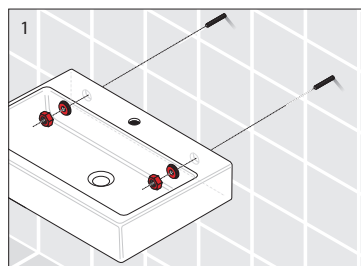

# Laufen Ino Wall Basin with Fixing Bolts with Overflow 1 Taphole 450mm White

## INSTALLATION INSTRUCTIONS - WALL BASIN:

Washbasins / Open valve / click clack valve

**EN** Guarantee/Liability only when assembled by a licensed plumber in accordance with the instructions and local regulations.

## Laufen Ino Wall Basin with Fixing Bolts with Overflow 1 Taphole 450mm White