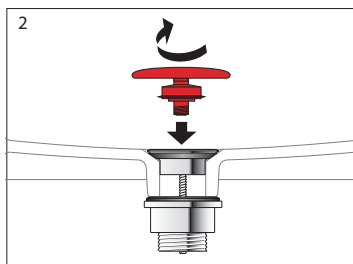

## INSTALLATION INSTRUCTIONS - WALL BASIN:

Washbasins / Open valve / click clack valve

**EN** Guarantee/Liability only when assembled by a licensed plumber in accordance with the instructions and local regulations.

Open Valve

Click Clack Valve

Push to Close  
Push to Open

**Plumbers, please ensure a copy of the Installation Instructions are left with the end user for future reference**

## Laufen Ino Wall Basin with Fixing Bolts with Overflow 1 Taphole 450mm White