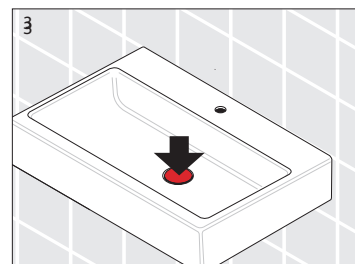

## INSTALLATION INSTRUCTIONS - WALL BASIN:

Washbasins / Open valve / click clack valve

**EN** Guarantee/Liability only when assembled by a licensed plumber in accordance with the instructions and local regulations.

Open Valve

Click Clack Valve

Push to Close  
Push to Open

**Plumbers, please ensure a copy of the Installation Instructions are left with the end user for future reference**