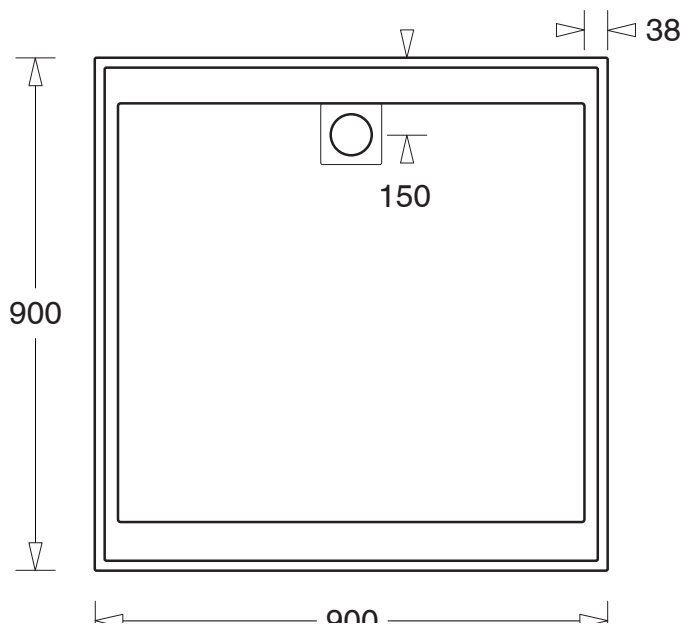

Posh Solus Polymarble Shower Base with Waste & Grate 900 x 900mm White

1710008

SPECIFICATIONS

Recommended Use	Domestic
Material	Shower Base & Grate Cover (Polymarble) Waste (Moulded Plastic) Grate (Powder Coated Stainless Steel)
Colour	White
Waste Position	Centre Rear
Waste Size	50 mm

WARRANTY

Warranty - Domestic Use	7 Years
Spare Parts and Labour	12 Months

Please refer to Warranty Page for full Terms and Conditions

BACK EDGE PROFILE

Dimensions are nominal measurements only.

CLEANING RECOMMENDATIONS:

We recommend the use of soapy water or approved cleaners. This product should not be cleaned with abrasive materials. Damage caused by any improper treatment is not covered by the product warranty. Refer to Warranty Conditions

Disclaimer: Products in this specification manual must by regulation be installed by licensed and registered trade people. The manufacturer/distributor reserves the right to vary specifications or delete models from their range without prior notification. Dimensions are nominal measurements only. Dimensions and set-outs listed are correct at time of publication however the manufacturer/distributor takes no responsibility for printing errors.

Published 03/11/2022

To see the complete Posh range go to www.reece.com.au