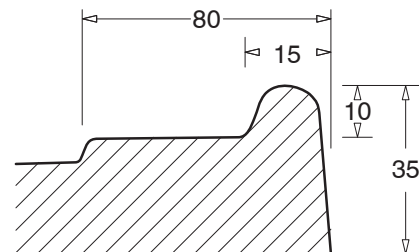

Posh Solus Polymarble Shower Base with Waste & Grate 900 x 900mm White

1710008

SPECIFICATIONS

Recommended Use	Domestic
Material	Shower Base & Grate Cover (Polymarble) Waste (Moulded Plastic) Grate (Powder Coated Stainless Steel)
Colour	White
Waste Position	Centre Rear
Waste Size	50 mm

WARRANTY

Warranty - Domestic Use	7 Years
Spare Parts and Labour	12 Months

Please refer to Warranty Page for full Terms and Conditions

BACK EDGE PROFILE

Dimensions are nominal measurements only.

CLEANING RECOMMENDATIONS:

We recommend the use of soapy water or approved cleaners. This product should not be cleaned with abrasive materials. Damage caused by any improper treatment is not covered by the product warranty. Refer to Warranty Conditions

Disclaimer: Products in this specification manual must by regulation be installed by licensed and registered trade people. The manufacturer/distributor reserves the right to vary specifications or delete models from their range without prior notification. Dimensions are nominal measurements only. Dimensions and set-outs listed are correct at time of publication however the manufacturer/distributor takes no responsibility for printing errors.

Published 03/11/2022

To see the complete Posh range go to www.reece.com.au