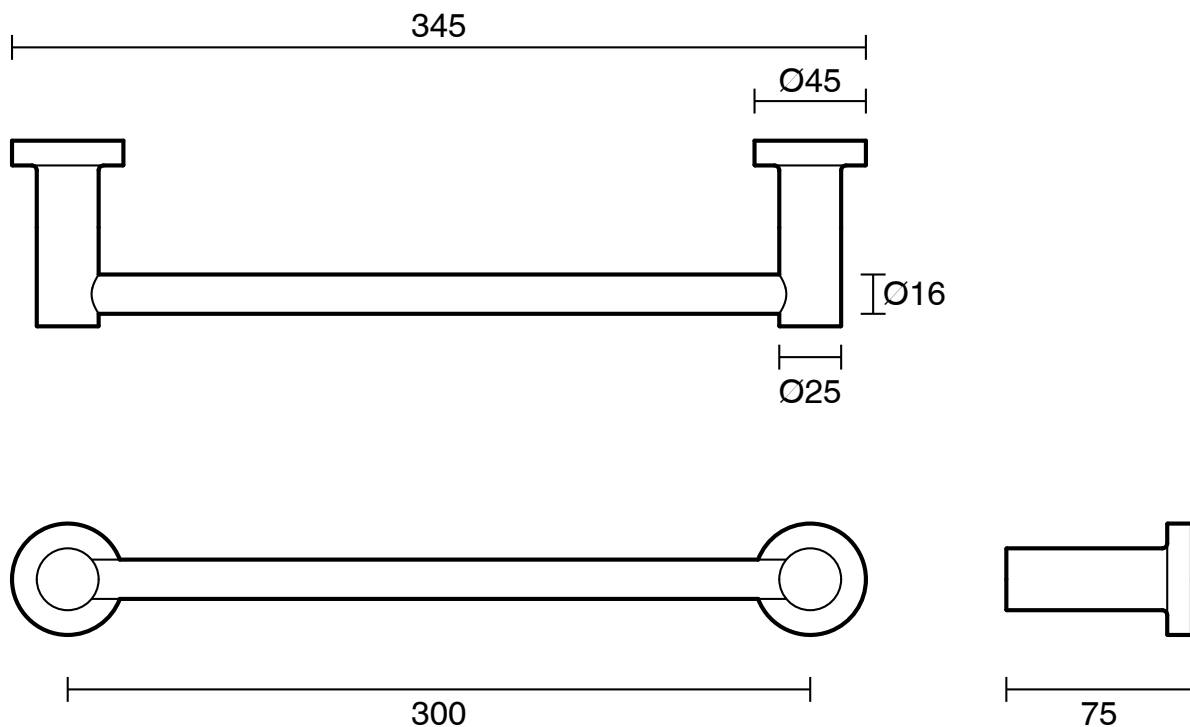

S U S S E X

Sussex Scala Guest Towel Rail 300mm LUX PVD Brushed Platinum Gold

2268341

SPECIFICATIONS	
Recommended Use	Domestic;Hotel;Commercial
Colour Finish	Brushed Platinum Gold
Primary Material	Brass
WARRANTY	
Replacement Only - Domestic Use (Years)	15
Parts Replacement Only (Years)	15
<i>Please refer to Warranty Page for full Terms and Conditions</i>	