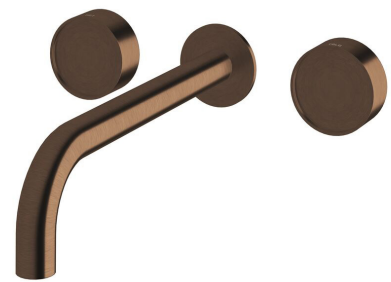

SUSSEX

Sussex Pure Elemental Bath Set 250mm PVD Brushed Bronze

43754

SPECIFICATIONS

Recommended Use	Residential;Commercial
Colour Finish	Brushed Bronze
Primary Material	Brass
Recommended Pressure Range	150 - 500 kPa as per AS3500
Max Continuous Working Temperature (deg C)	65
Min Continuous Working Temperature (deg C)	1

WARRANTY

Residential Use (Years)	40
Commercial Use (Years)	10

Please refer to Sussex Warranty page for full Terms and Conditions

Dimensions are nominal measurements only.

CLEANING RECOMMENDATIONS:

We recommend the use of soapy water or approved cleaners. This product should not be cleaned with abrasive materials. Damage caused by any improper treatment is not covered by the product warranty. Refer to Warranty Conditions

Disclaimer: Products in this specification manual must by regulation be installed by licensed and registered trade people. The manufacturer/distributor reserves the right to vary specifications or delete models from their range without prior notification. Dimensions are nominal measurements only. Dimensions and set-outs listed are correct at time of publication however the manufacturer/distributor takes no responsibility for printing errors.

Published 01/04/2026

To see the complete Sussex range go to www.reece.com.au