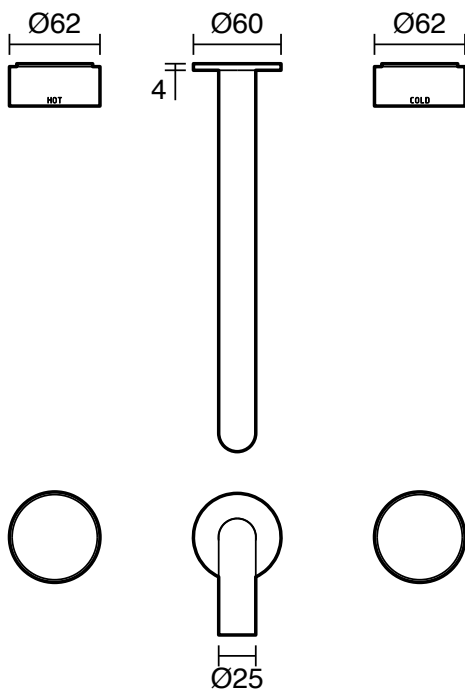

SUSSEX

Sussex Pure Elemental Bath Set 250mm PVD Brushed Bronze

43754

SPECIFICATIONS

Recommended Use	Residential;Commercial
Colour Finish	Brushed Bronze
Primary Material	Brass
Recommended Pressure Range	150 - 500 kPa as per AS3500
Max Continuous Working Temperature (deg C)	65
Min Continuous Working Temperature (deg C)	1

WARRANTY

Residential Use (Years)	40
Commercial Use (Years)	10

Please refer to Sussex Warranty page for full Terms and Conditions

Dimensions are nominal measurements only.

CLEANING RECOMMENDATIONS:

We recommend the use of soapy water or approved cleaners. This product should not be cleaned with abrasive materials. Damage caused by any improper treatment is not covered by the product warranty. Refer to Warranty Conditions

Disclaimer: Products in this specification manual must by regulation be installed by licensed and registered trade people. The manufacturer/distributor reserves the right to vary specifications or delete models from their range without prior notification. Dimensions are nominal measurements only. Dimensions and set-outs listed are correct at time of publication however the manufacturer/distributor takes no responsibility for printing errors.

Published 01/04/2026

To see the complete Sussex range go to www.reece.com.au