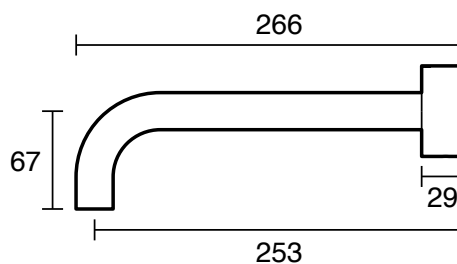

SUSSEX

Sussex Pure Elemental Bath Set 250mm PVD Brushed Bronze

43754

SPECIFICATIONS

Recommended Use	Residential;Commercial
Colour Finish	Brushed Bronze
Primary Material	Brass
Recommended Pressure Range	150 - 500 kPa as per AS3500
Max Continuous Working Temperature (deg C)	65
Min Continuous Working Temperature (deg C)	1

WARRANTY

Residential Use (Years)	40
Commercial Use (Years)	10

Please refer to Sussex Warranty page for full Terms and Conditions

Dimensions are nominal measurements only.

CLEANING RECOMMENDATIONS:

We recommend the use of soapy water or approved cleaners. This product should not be cleaned with abrasive materials. Damage caused by any improper treatment is not covered by the product warranty. Refer to Warranty Conditions

Disclaimer: Products in this specification manual must by regulation be installed by licensed and registered trade people. The manufacturer/distributor reserves the right to vary specifications or delete models from their range without prior notification. Dimensions are nominal measurements only. Dimensions and set-outs listed are correct at time of publication however the manufacturer/distributor takes no responsibility for printing errors.

Published 01/04/2026

To see the complete Sussex range go to www.reece.com.au