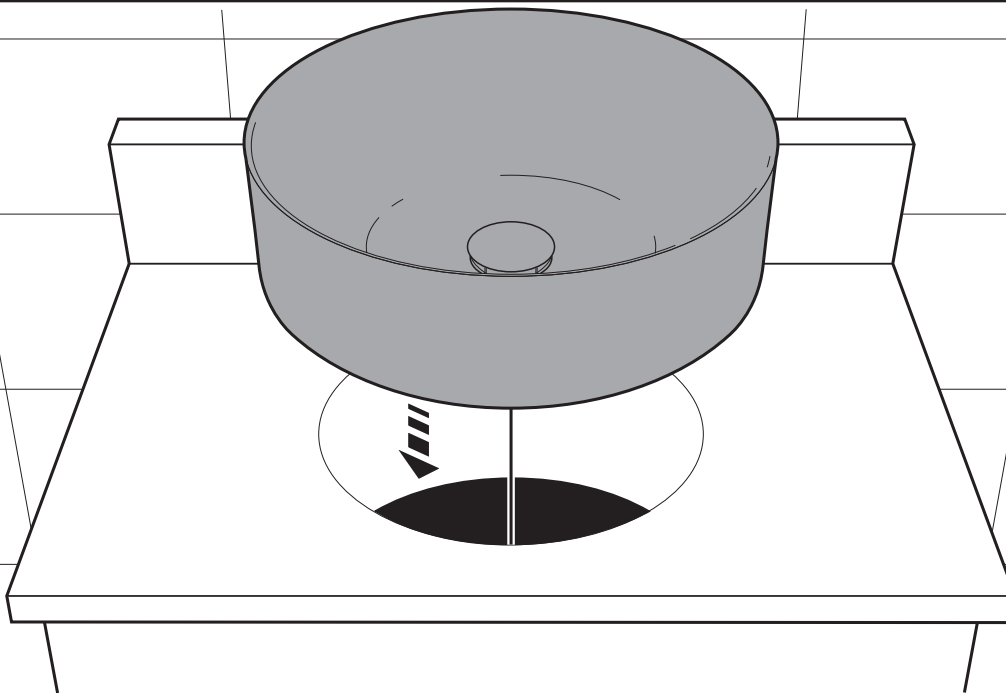

**Roca Inspira Light Above Counter Basin 370mm
&
Roca Inspira Light Soft Square Above Counter Basin
500mm x 370mm**

INSTALLATION INSTRUCTIONS

Roca Inspira Light Soft Square Above Counter Basin 500mm x 370mm Cutout Hole Diagram

Roca Inspira Light Above Counter Basin 370mm Cutout Hole Diagram

Recommended tap placement only.
Specific dimensions apply for Tap selected.

Roca Inspira Light Soft Square Above Counter Basin 500mm x 370mm White

Roca Inspira Light Round Above Counter Basin 370mm White

1

2

①

②

3

4

Plumbers, please ensure a copy of the installation instruction is left with the end user for future reference.