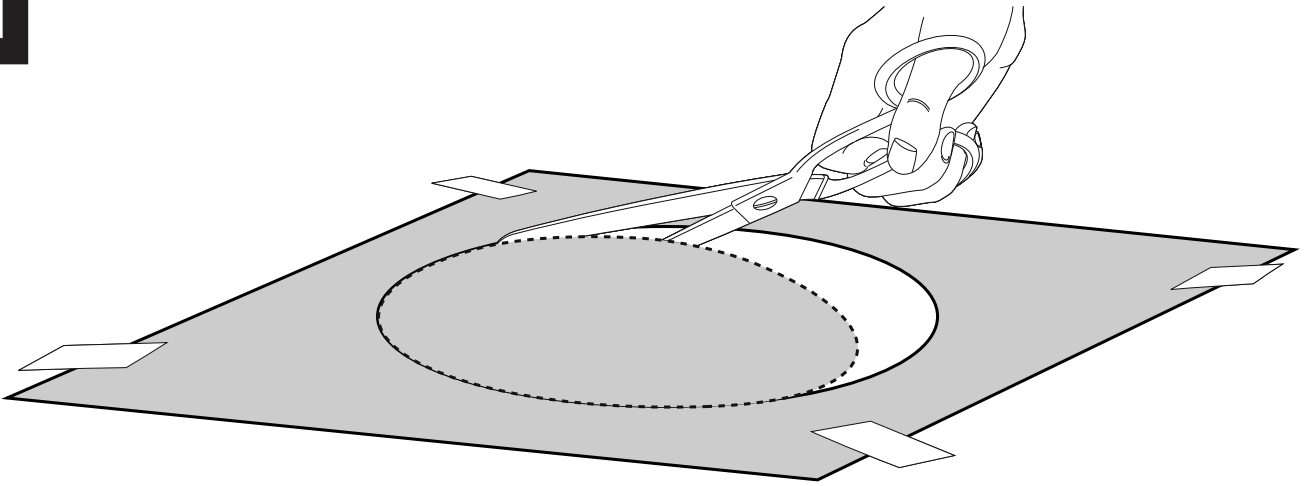

**Roca Inspira Light Above Counter Basin 370mm
&
Roca Inspira Light Soft Square Above Counter Basin
500mm x 370mm**

INSTALLATION INSTRUCTIONS

Roca Inspira Light Soft Square Above Counter Basin 500mm x 370mm Cutout Hole Diagram

Roca Inspira Light Above Counter Basin 370mm Cutout Hole Diagram

Recommended tap placement only.
Specific dimensions apply for Tap selected.

Roca Inspira Light Soft Square Above Counter Basin 500mm x 370mm White

Roca Inspira Light Round Above Counter Basin 370mm White

1

2

①

②

3

4

Plumbers, please ensure a copy of the installation instruction is left with the end user for future reference.