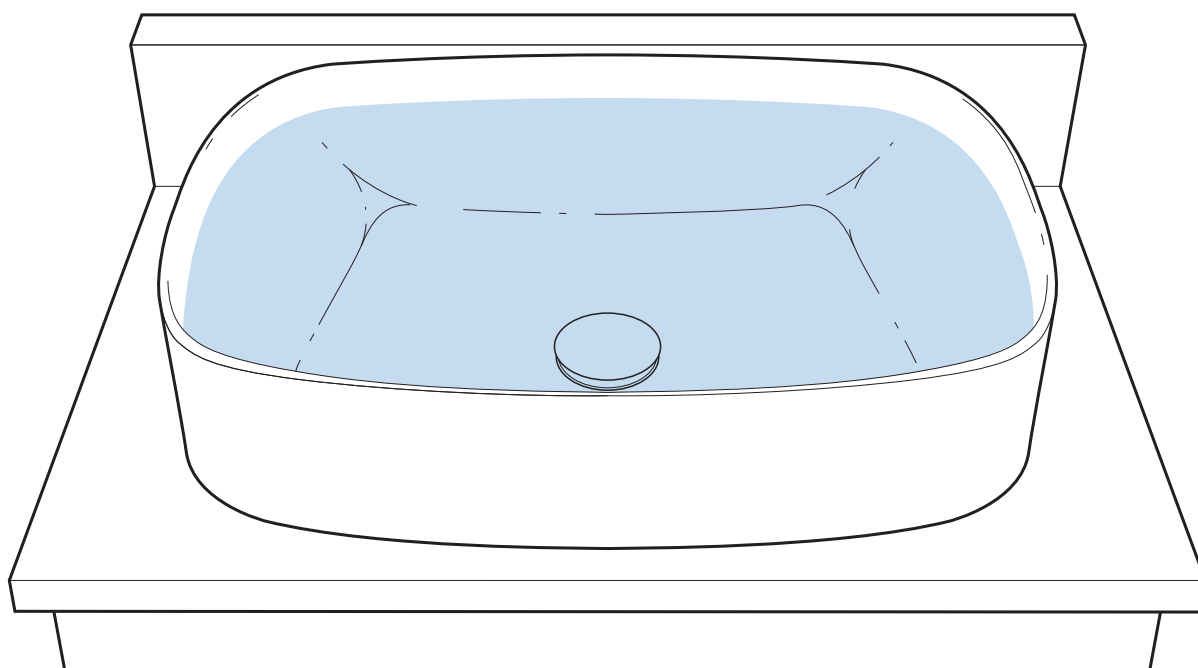

**Roca Inspira Light Above Counter Basin 370mm
&
Roca Inspira Light Soft Square Above Counter Basin
500mm x 370mm**

INSTALLATION INSTRUCTIONS

Roca Inspira Light Soft Square Above Counter Basin 500mm x 370mm Cutout Hole Diagram

Roca Inspira Light Above Counter Basin 370mm Cutout Hole Diagram

Recommended tap placement only.
Specific dimensions apply for Tap selected.

Roca Inspira Light Soft Square Above Counter Basin 500mm x 370mm White

Roca Inspira Light Round Above Counter Basin 370mm White

1

2

①

②

3

4

Plumbers, please ensure a copy of the installation instruction is left with the end user for future reference.