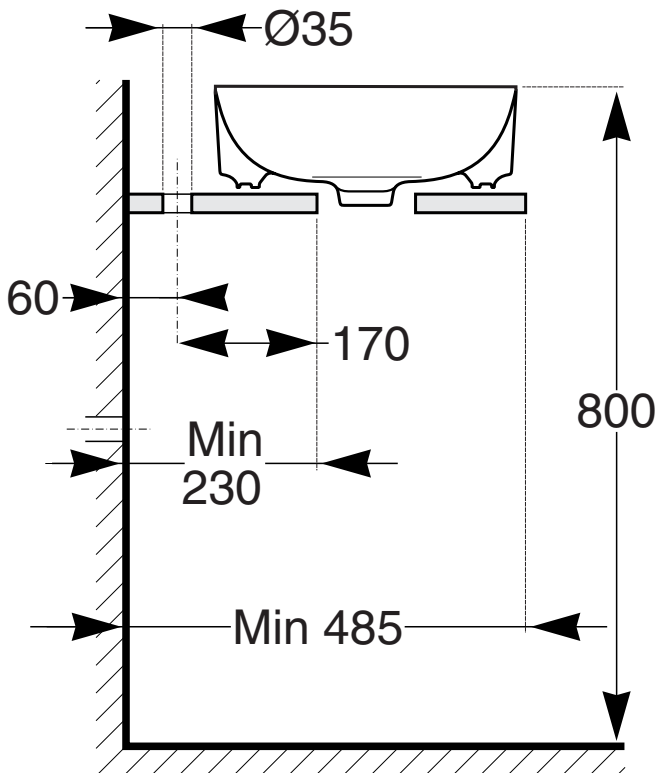

**Roca Inspira Light Above Counter Basin 370mm
&
Roca Inspira Light Soft Square Above Counter Basin
500mm x 370mm**

INSTALLATION INSTRUCTIONS

Roca Inspira Light Soft Square Above Counter Basin 500mm x 370mm Cutout Hole Diagram

Roca Inspira Light Above Counter Basin 370mm Cutout Hole Diagram

Recommended tap placement only.
Specific dimensions apply for Tap selected.

Roca Inspira Light Soft Square Above Counter Basin 500mm x 370mm White

Roca Inspira Light Round Above Counter Basin 370mm White

1

2

①

②

3

4

Plumbers, please ensure a copy of the installation instruction is left with the end user for future reference.