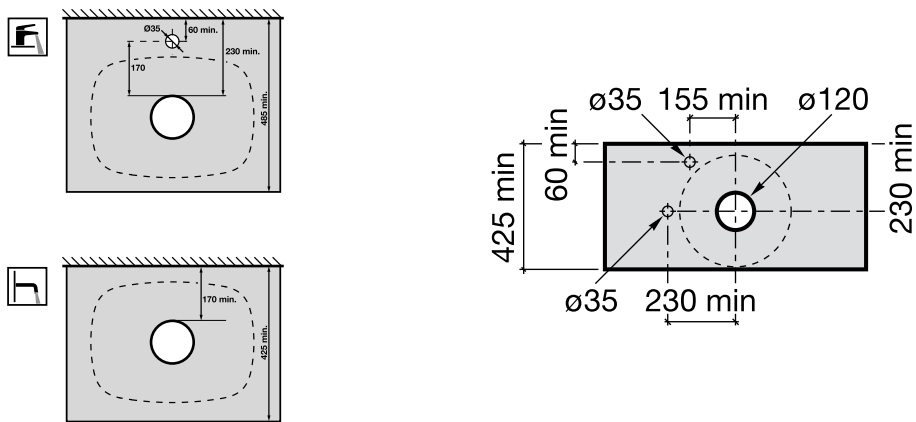

**Roca Inspira Light Above Counter Basin 370mm
&
Roca Inspira Light Soft Square Above Counter Basin
500mm x 370mm**

INSTALLATION INSTRUCTIONS

Roca Inspira Light Soft Square Above Counter Basin 500mm x 370mm Cutout Hole Diagram

Roca Inspira Light Above Counter Basin 370mm Cutout Hole Diagram

Recommended tap placement only.
Specific dimensions apply for Tap selected.

Roca Inspira Light Soft Square Above Counter Basin 500mm x 370mm White

Roca Inspira Light Round Above Counter Basin 370mm White

1

2

①

②

3

4

Plumbers, please ensure a copy of the installation instruction is left with the end user for future reference.