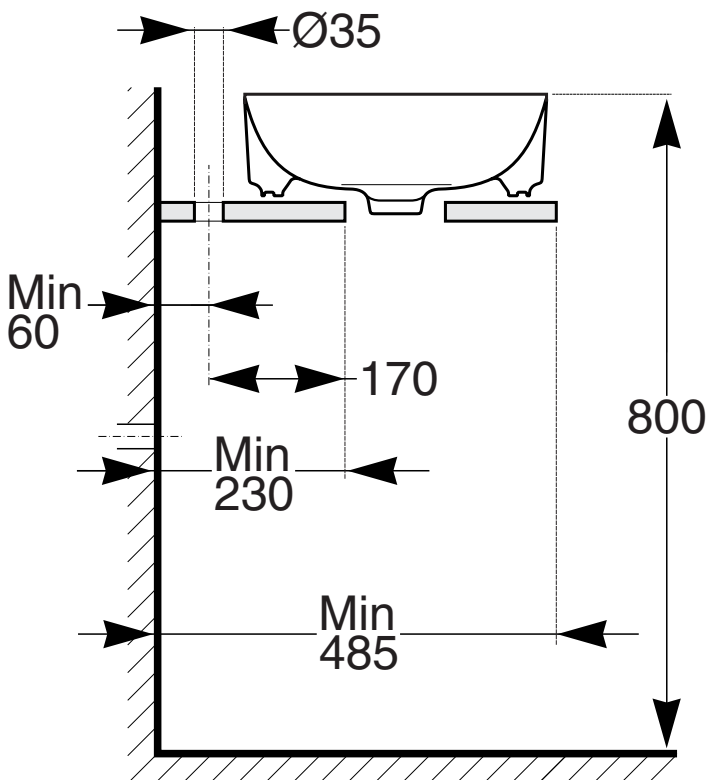

**Roca Inspira Light Above Counter Basin 370mm
&
Roca Inspira Light Soft Square Above Counter Basin
500mm x 370mm**

INSTALLATION INSTRUCTIONS

Roca Inspira Light Soft Square Above Counter Basin 500mm x 370mm Cutout Hole Diagram

Roca Inspira Light Above Counter Basin 370mm Cutout Hole Diagram

Recommended tap placement only.
Specific dimensions apply for Tap selected.

Roca Inspira Light Soft Square Above Counter Basin 500mm x 370mm White

Roca Inspira Light Round Above Counter Basin 370mm White

1

2

①

②

3

4

Plumbers, please ensure a copy of the installation instruction is left with the end user for future reference.