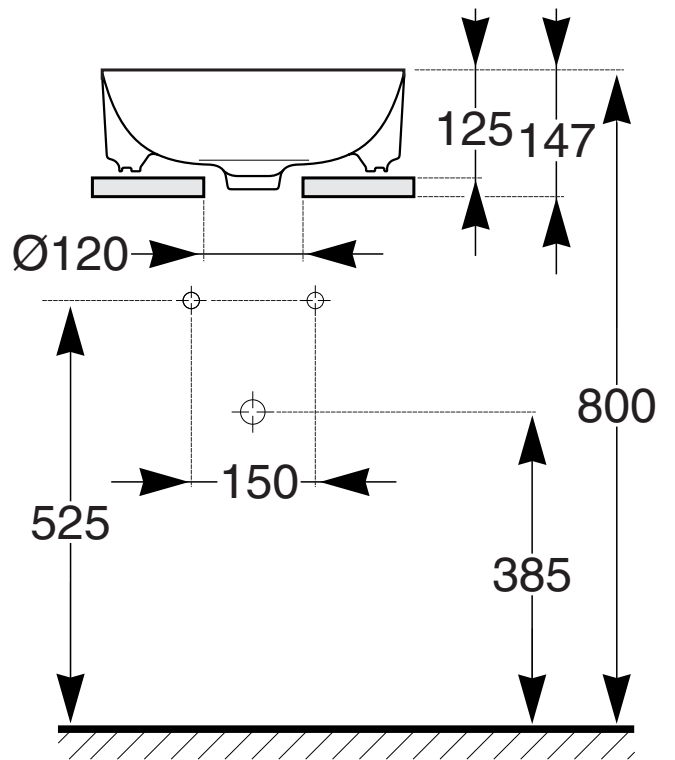

**Roca Inspira Light Above Counter Basin 370mm
&
Roca Inspira Light Soft Square Above Counter Basin
500mm x 370mm**

INSTALLATION INSTRUCTIONS

Roca Inspira Light Soft Square Above Counter Basin 500mm x 370mm Cutout Hole Diagram

Roca Inspira Light Above Counter Basin 370mm Cutout Hole Diagram

Recommended tap placement only.
Specific dimensions apply for Tap selected.

Roca Inspira Light Soft Square Above Counter Basin 500mm x 370mm White

Roca Inspira Light Round Above Counter Basin 370mm White

1

2

①

②

3

4

Plumbers, please ensure a copy of the installation instruction is left with the end user for future reference.