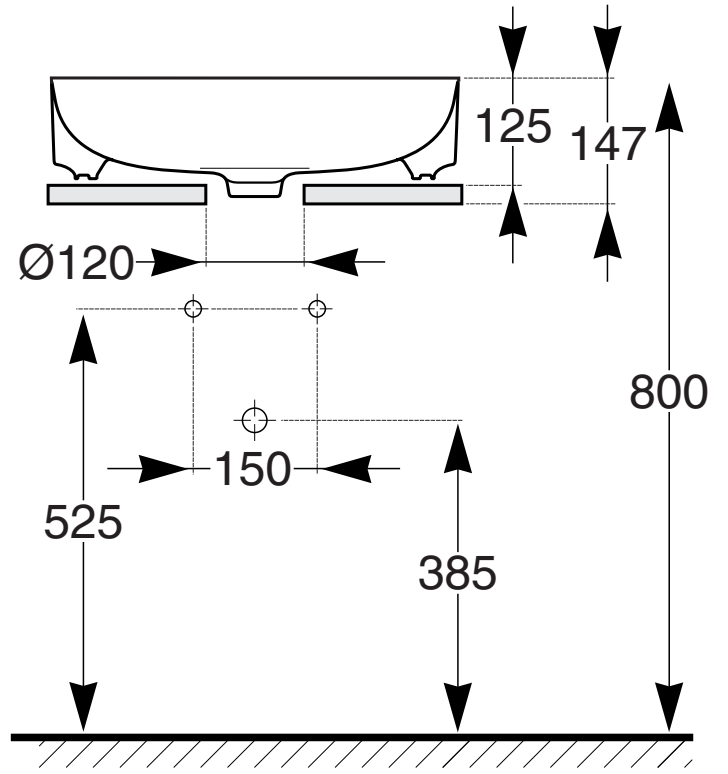

**Roca Inspira Light Above Counter Basin 370mm
&
Roca Inspira Light Soft Square Above Counter Basin
500mm x 370mm**

INSTALLATION INSTRUCTIONS

Roca Inspira Light Soft Square Above Counter Basin 500mm x 370mm Cutout Hole Diagram

Roca Inspira Light Above Counter Basin 370mm Cutout Hole Diagram

Recommended tap placement only.
Specific dimensions apply for Tap selected.

Roca Inspira Light Soft Square Above Counter Basin 500mm x 370mm White

Roca Inspira Light Round Above Counter Basin 370mm White

1

2

①

②

3

4

Plumbers, please ensure a copy of the installation instruction is left with the end user for future reference.