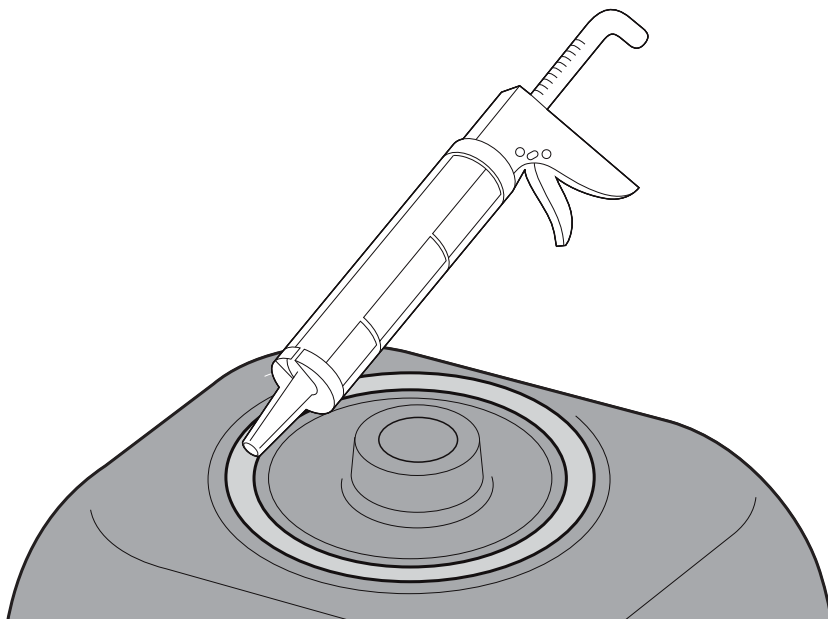

**Roca Inspira Light Above Counter Basin 370mm
&
Roca Inspira Light Soft Square Above Counter Basin
500mm x 370mm**

INSTALLATION INSTRUCTIONS

Roca Inspira Light Soft Square Above Counter Basin 500mm x 370mm Cutout Hole Diagram

Roca Inspira Light Above Counter Basin 370mm Cutout Hole Diagram

Recommended tap placement only.
Specific dimensions apply for Tap selected.

Roca Inspira Light Soft Square Above Counter Basin 500mm x 370mm White

Roca Inspira Light Round Above Counter Basin 370mm White

1

2

①

②

3

4

Plumbers, please ensure a copy of the installation instruction is left with the end user for future reference.