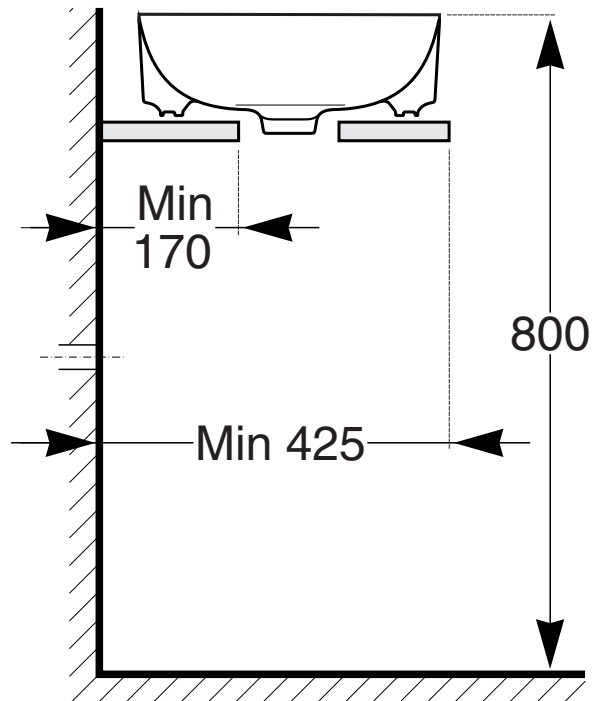

**Roca Inspira Light Above Counter Basin 370mm
&
Roca Inspira Light Soft Square Above Counter Basin
500mm x 370mm**

INSTALLATION INSTRUCTIONS

Roca Inspira Light Soft Square Above Counter Basin 500mm x 370mm Cutout Hole Diagram

Roca Inspira Light Above Counter Basin 370mm Cutout Hole Diagram

Recommended tap placement only.
Specific dimensions apply for Tap selected.

Roca Inspira Light Soft Square Above Counter Basin 500mm x 370mm White

Roca Inspira Light Round Above Counter Basin 370mm White

1

2

①

②

3

4

Plumbers, please ensure a copy of the installation instruction is left with the end user for future reference.