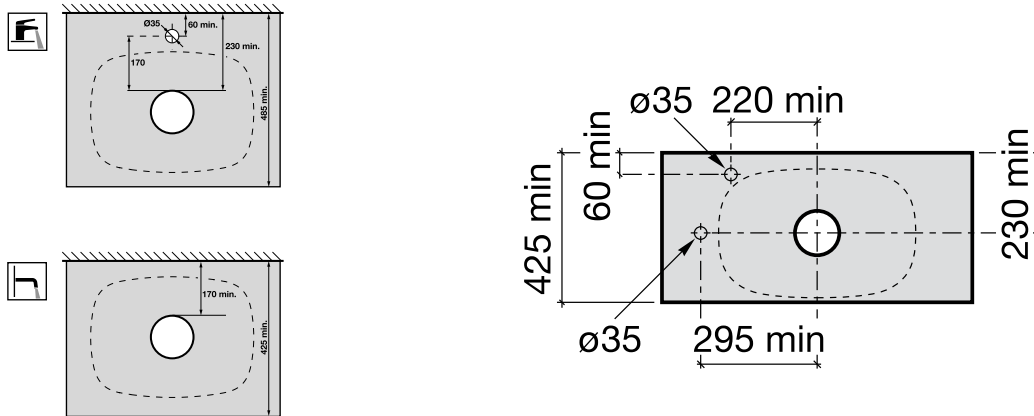

**Roca Inspira Light Above Counter Basin 370mm
&
Roca Inspira Light Soft Square Above Counter Basin
500mm x 370mm**

INSTALLATION INSTRUCTIONS

Roca Inspira Light Soft Square Above Counter Basin 500mm x 370mm Cutout Hole Diagram

Roca Inspira Light Above Counter Basin 370mm Cutout Hole Diagram

Recommended tap placement only.
Specific dimensions apply for Tap selected.

Roca Inspira Light Soft Square Above Counter Basin 500mm x 370mm White

Roca Inspira Light Round Above Counter Basin 370mm White

1

2

①

②

3

4

Plumbers, please ensure a copy of the installation instruction is left with the end user for future reference.