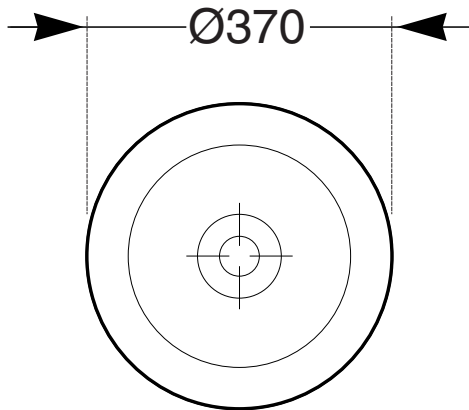

**Roca Inspira Light Above Counter Basin 370mm
&
Roca Inspira Light Soft Square Above Counter Basin
500mm x 370mm**

INSTALLATION INSTRUCTIONS

Roca Inspira Light Soft Square Above Counter Basin 500mm x 370mm Cutout Hole Diagram

Roca Inspira Light Above Counter Basin 370mm Cutout Hole Diagram

Recommended tap placement only.
Specific dimensions apply for Tap selected.

Roca Inspira Light Soft Square Above Counter Basin 500mm x 370mm White

Roca Inspira Light Round Above Counter Basin 370mm White

1

2

①

②

3

4

Plumbers, please ensure a copy of the installation instruction is left with the end user for future reference.