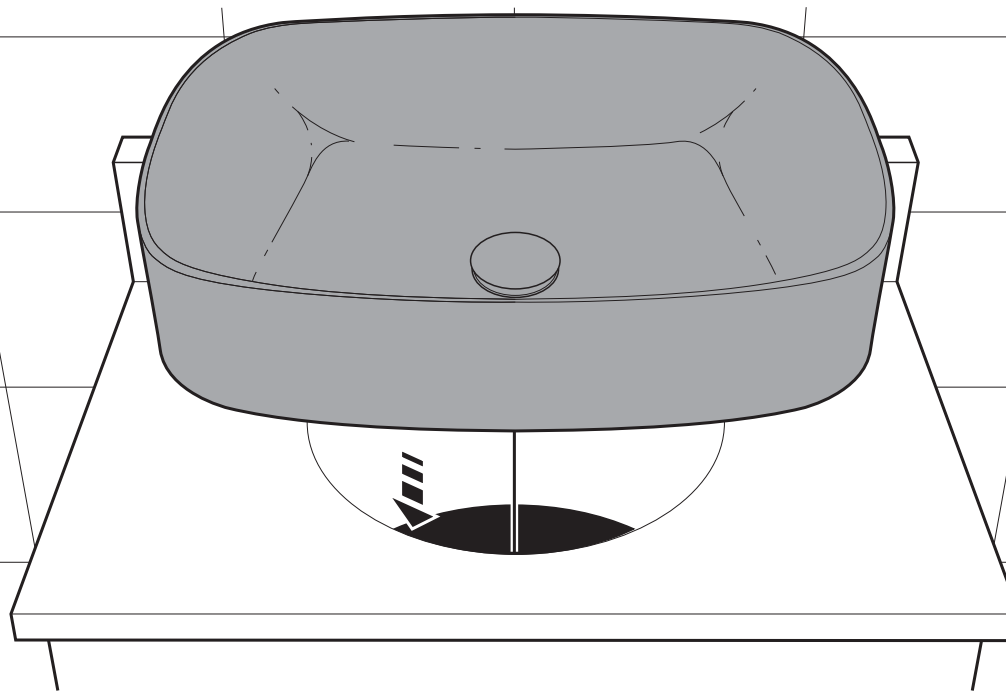

**Roca Inspira Light Above Counter Basin 370mm
&
Roca Inspira Light Soft Square Above Counter Basin
500mm x 370mm**

INSTALLATION INSTRUCTIONS

Roca Inspira Light Soft Square Above Counter Basin 500mm x 370mm Cutout Hole Diagram

Roca Inspira Light Above Counter Basin 370mm Cutout Hole Diagram

Recommended tap placement only.
Specific dimensions apply for Tap selected.

Roca Inspira Light Soft Square Above Counter Basin 500mm x 370mm White

Roca Inspira Light Round Above Counter Basin 370mm White

1

2

①

②

3

4

Plumbers, please ensure a copy of the installation instruction is left with the end user for future reference.