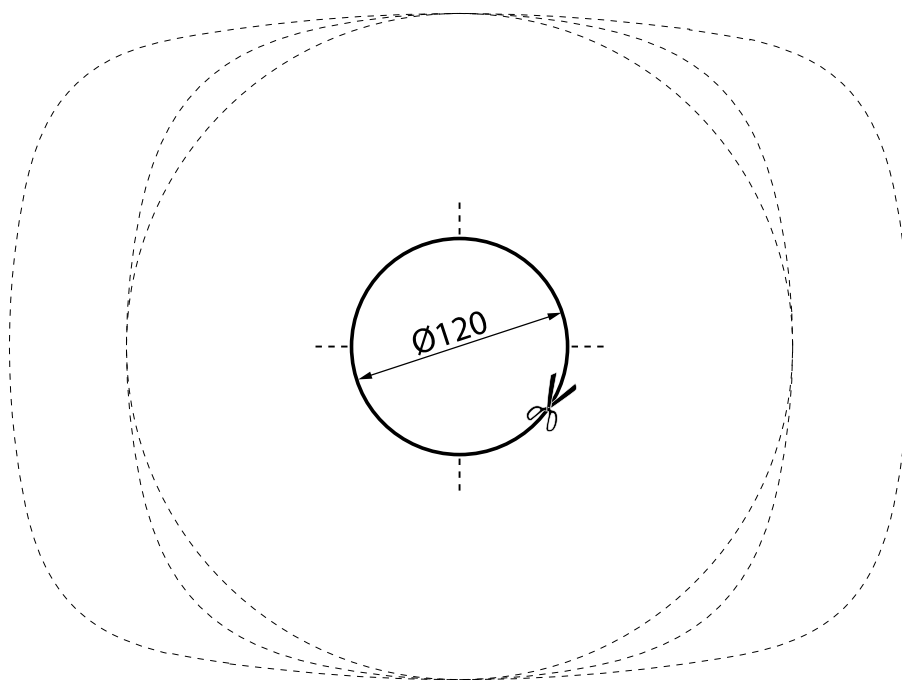

**Roca Inspira Light Above Counter Basin 370mm
&
Roca Inspira Light Soft Square Above Counter Basin
500mm x 370mm**

INSTALLATION INSTRUCTIONS

Roca Inspira Light Soft Square Above Counter Basin 500mm x 370mm Cutout Hole Diagram

Roca Inspira Light Above Counter Basin 370mm Cutout Hole Diagram

Recommended tap placement only.
Specific dimensions apply for Tap selected.

Roca Inspira Light Soft Square Above Counter Basin 500mm x 370mm White

Roca Inspira Light Round Above Counter Basin 370mm White

1

2

①

②

3

4

Plumbers, please ensure a copy of the installation instruction is left with the end user for future reference.