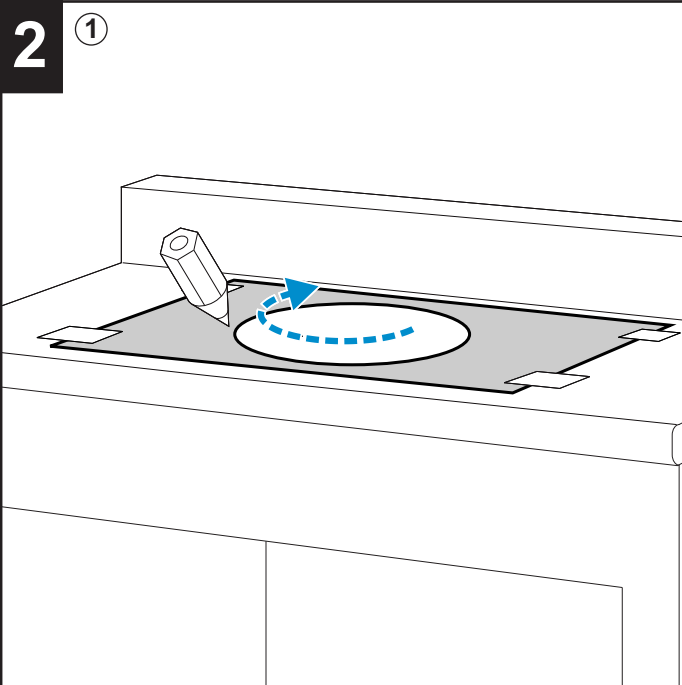

**Roca Inspira Light Above Counter Basin 370mm
&
Roca Inspira Light Soft Square Above Counter Basin
500mm x 370mm**

INSTALLATION INSTRUCTIONS

Roca Inspira Light Soft Square Above Counter Basin 500mm x 370mm Cutout Hole Diagram

Roca Inspira Light Above Counter Basin 370mm Cutout Hole Diagram

Recommended tap placement only.
Specific dimensions apply for Tap selected.

Roca Inspira Light Soft Square Above Counter Basin 500mm x 370mm White

Roca Inspira Light Round Above Counter Basin 370mm White

1

2

①

②

3

4

Plumbers, please ensure a copy of the installation instruction is left with the end user for future reference.