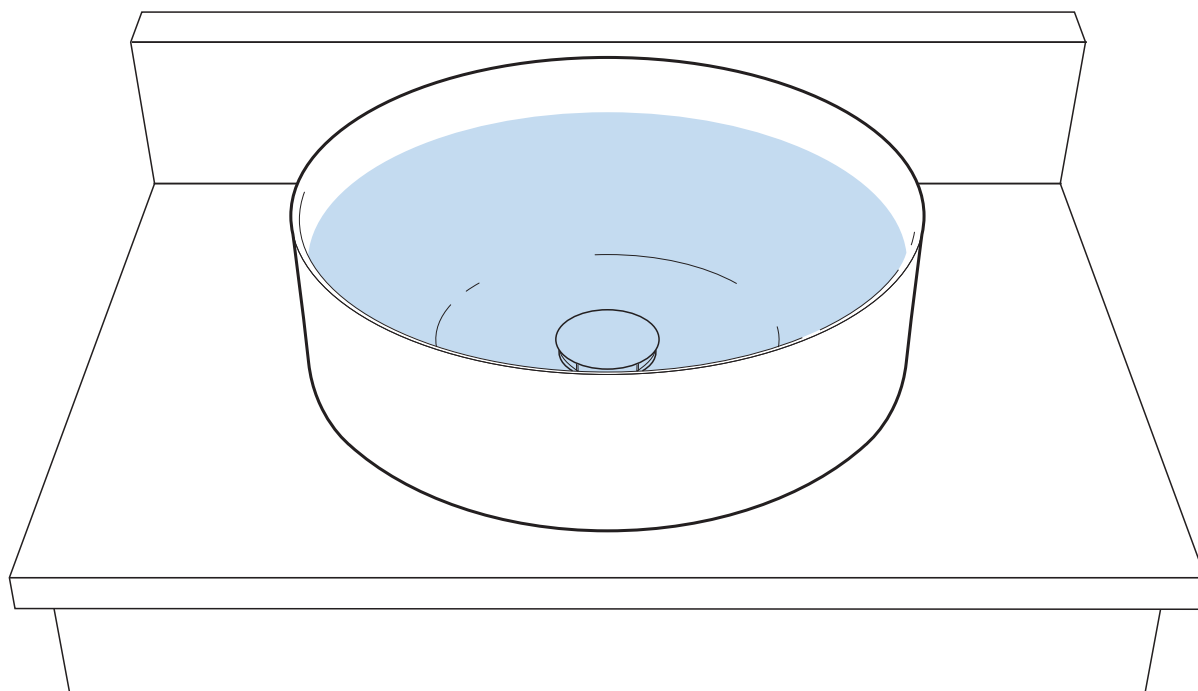

**Roca Inspira Light Above Counter Basin 370mm
&
Roca Inspira Light Soft Square Above Counter Basin
500mm x 370mm**

INSTALLATION INSTRUCTIONS

Roca Inspira Light Soft Square Above Counter Basin 500mm x 370mm Cutout Hole Diagram

Roca Inspira Light Above Counter Basin 370mm Cutout Hole Diagram

Recommended tap placement only.
Specific dimensions apply for Tap selected.

Roca Inspira Light Soft Square Above Counter Basin 500mm x 370mm White

Roca Inspira Light Round Above Counter Basin 370mm White

1

2

①

②

3

4

Plumbers, please ensure a copy of the installation instruction is left with the end user for future reference.