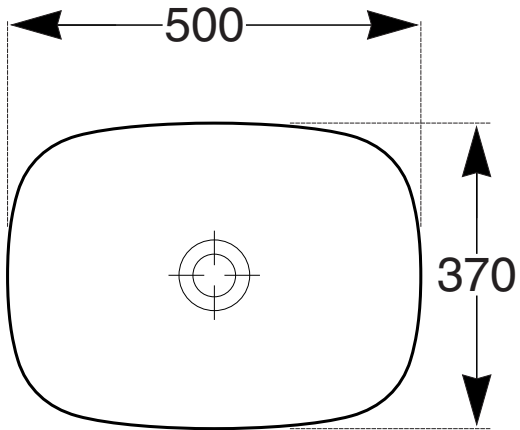

**Roca Inspira Light Above Counter Basin 370mm
&
Roca Inspira Light Soft Square Above Counter Basin
500mm x 370mm**

INSTALLATION INSTRUCTIONS

Roca Inspira Light Soft Square Above Counter Basin 500mm x 370mm Cutout Hole Diagram

Roca Inspira Light Above Counter Basin 370mm Cutout Hole Diagram

Recommended tap placement only.
Specific dimensions apply for Tap selected.

Roca Inspira Light Soft Square Above Counter Basin 500mm x 370mm White

Roca Inspira Light Round Above Counter Basin 370mm White

1

2

①

②

3

4

Plumbers, please ensure a copy of the installation instruction is left with the end user for future reference.