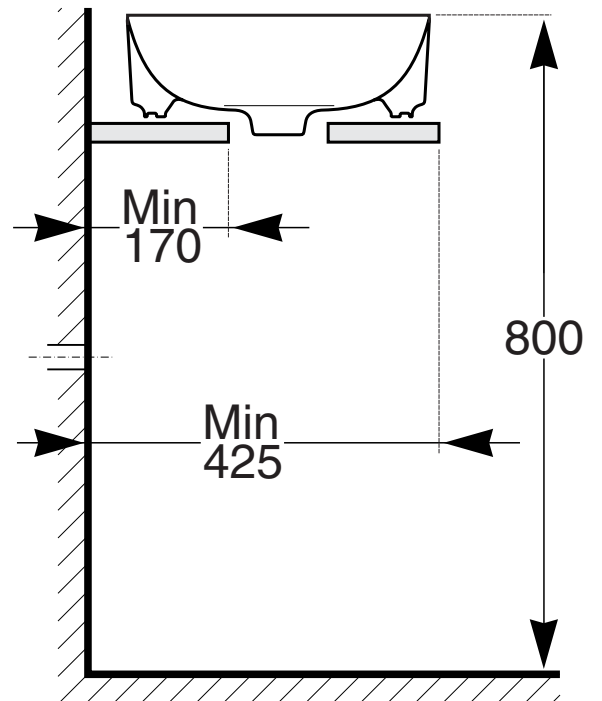

**Roca Inspira Light Above Counter Basin 370mm
&
Roca Inspira Light Soft Square Above Counter Basin
500mm x 370mm**

INSTALLATION INSTRUCTIONS

Roca Inspira Light Soft Square Above Counter Basin 500mm x 370mm Cutout Hole Diagram

Roca Inspira Light Above Counter Basin 370mm Cutout Hole Diagram

Recommended tap placement only.
Specific dimensions apply for Tap selected.

Roca Inspira Light Soft Square Above Counter Basin 500mm x 370mm White

Roca Inspira Light Round Above Counter Basin 370mm White

1

2

①

②

3

4

Plumbers, please ensure a copy of the installation instruction is left with the end user for future reference.