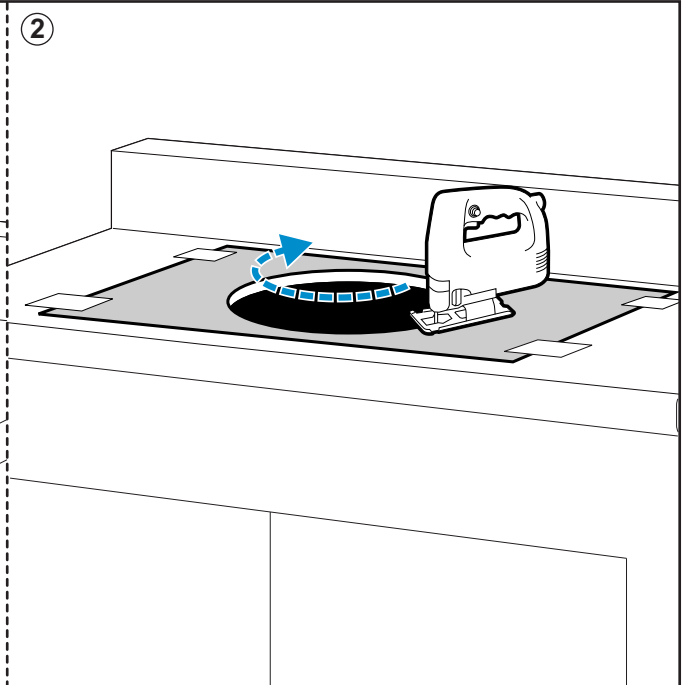

**Roca Inspira Light Above Counter Basin 370mm
&
Roca Inspira Light Soft Square Above Counter Basin
500mm x 370mm**

INSTALLATION INSTRUCTIONS

Roca Inspira Light Soft Square Above Counter Basin 500mm x 370mm Cutout Hole Diagram

Roca Inspira Light Above Counter Basin 370mm Cutout Hole Diagram

Recommended tap placement only.
Specific dimensions apply for Tap selected.

Roca Inspira Light Soft Square Above Counter Basin 500mm x 370mm White

Roca Inspira Light Round Above Counter Basin 370mm White

1

2

①

②

3

4

Plumbers, please ensure a copy of the installation instruction is left with the end user for future reference.