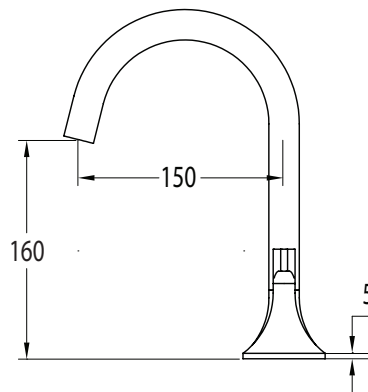

Milli Oria Basin Set PVD Brushed Nickel (5 Star)

2265583

SPECIFICATIONS

Recommended Use	Domestic, Hotel & Commercial
Colour	Nickel
Finish	Brushed
Material	Brass
Recommended Pressure Range	250-500kPa
Maximum Continuous Working Temperature	65 deg C
Suitable for Storage Tank Hot Water	Yes
Suitable for Continuous Flow Hot Water	Yes
Suitable for Gravity Feed Hot Water	No

WARRANTY

Warranty - Domestic Use	15 Years
Spare Parts & Labour	12 Months

Please refer to Warranty Page for full Terms and Conditions

Dimensions are nominal measurements only.

CLEANING RECOMMENDATIONS:

We recommend the use of soapy water or approved cleaners. This product should not be cleaned with abrasive materials. Damage caused by any improper treatment is not covered by the product warranty. Refer to Warranty Conditions

Disclaimer: Products in this specification manual must by regulation be installed by licensed and registered trade people. The manufacturer/distributor reserves the right to vary specifications or delete models from their range without prior notification. Dimensions are nominal measurements only. Dimensions and set-outs listed are correct at time of publication however the manufacturer/distributor takes no responsibility for printing errors.

Published 02/07/2021

To see the complete Milli range go to www.reece.com.au