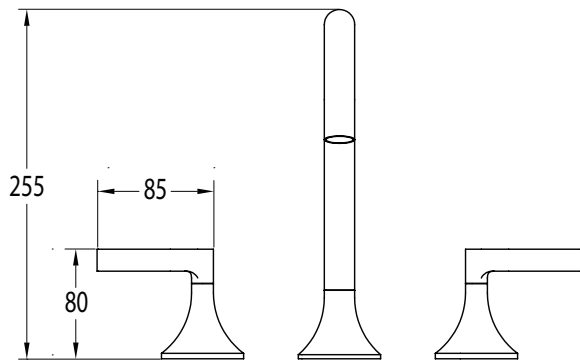

Milli Oria Basin Set PVD Brushed Nickel (5 Star)

2265583

SPECIFICATIONS

Recommended Use	Domestic, Hotel & Commercial
Colour	Nickel
Finish	Brushed
Material	Brass
Recommended Pressure Range	250-500kPa
Maximum Continuous Working Temperature	65 deg C
Suitable for Storage Tank Hot Water	Yes
Suitable for Continuous Flow Hot Water	Yes
Suitable for Gravity Feed Hot Water	No

WARRANTY

Warranty - Domestic Use	15 Years
Spare Parts & Labour	12 Months

Please refer to Warranty Page for full Terms and Conditions

Dimensions are nominal measurements only.

CLEANING RECOMMENDATIONS:

We recommend the use of soapy water or approved cleaners. This product should not be cleaned with abrasive materials. Damage caused by any improper treatment is not covered by the product warranty. Refer to Warranty Conditions

Disclaimer: Products in this specification manual must by regulation be installed by licensed and registered trade people. The manufacturer/distributor reserves the right to vary specifications or delete models from their range without prior notification. Dimensions are nominal measurements only. Dimensions and set-outs listed are correct at time of publication however the manufacturer/distributor takes no responsibility for printing errors.

Published 02/07/2021

To see the complete Milli range go to www.reece.com.au