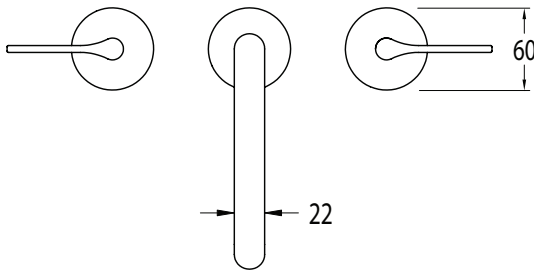

Milli Oria Basin Set PVD Brushed Nickel (5 Star)

2265583

SPECIFICATIONS

Recommended Use	Domestic, Hotel & Commercial
Colour	Nickel
Finish	Brushed
Material	Brass
Recommended Pressure Range	250-500kPa
Maximum Continuous Working Temperature	65 deg C
Suitable for Storage Tank Hot Water	Yes
Suitable for Continuous Flow Hot Water	Yes
Suitable for Gravity Feed Hot Water	No

WARRANTY

Warranty - Domestic Use	15 Years
Spare Parts & Labour	12 Months

Please refer to Warranty Page for full Terms and Conditions

Dimensions are nominal measurements only.

CLEANING RECOMMENDATIONS:

We recommend the use of soapy water or approved cleaners. This product should not be cleaned with abrasive materials. Damage caused by any improper treatment is not covered by the product warranty. Refer to Warranty Conditions

Disclaimer: Products in this specification manual must by regulation be installed by licensed and registered trade people. The manufacturer/distributor reserves the right to vary specifications or delete models from their range without prior notification. Dimensions are nominal measurements only. Dimensions and set-outs listed are correct at time of publication however the manufacturer/distributor takes no responsibility for printing errors.

Published 02/07/2021

To see the complete Milli range go to www.reece.com.au