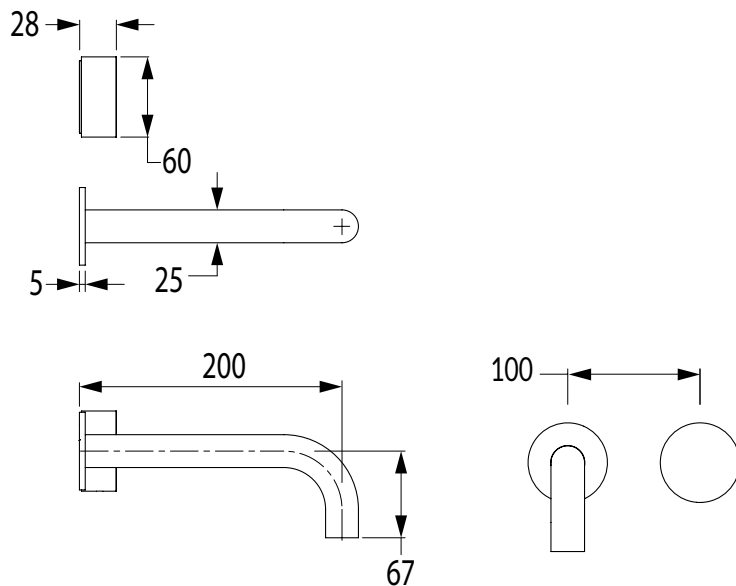

Milli Pure Progressive Bath Mixer System 200mm with Cirque Textured Handle

SPECIFICATIONS

Recommended Use	Domestic, Commercial, Hotel
Colour Variation	Chrome, Matte Black, Brushed Nickel, Brushed Gunmetal
Recommended Pressure Range	300 - 500Kpa
Max Continuous Working Pressure	500Kpa
Max Continuous Working Temperature	65 deg. C
Suitable for Storage Tank Hot Water	Yes
Suitable for Continuous Flow Hot Water	Yes
Suitable for Gravity Feed Hot Water	No

WARRANTY

Warranty - Domestic Use	15 Years
Spare Parts	1 Year
Labour	1 Year

Please refer to Warranty Page for full Terms and Conditions

Dimensions are nominal measurements only.

Disclaimer: Products in this specification manual must by regulation be installed by licensed and registered trade people. The manufacturer/distributor reserves the right to vary specifications or delete models from their range without prior notification. Dimensions are nominal measurements only. Dimensions and set-outs listed are correct at time of publication however the manufacturer/distributor takes no responsibility for printing errors.

Published 22/08/2019

To see the complete Milli range go to www.reece.com.au/bathrooms