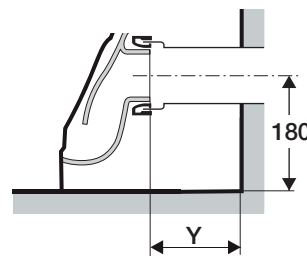

FLOOR STANDING INDEPENDENT CISTERN WC

* For DAMA SENSO this dimension is 335 mm

S-TRAP

RANGE	X (mm)
DAMA	95
DEBBA	
HALL	
MERIDIAN	
The GAP	
INSPIRA	95 (min) 105 (max)
DAMA SENSO	95 (min) 125 (max)

P-TRAP

RANGE	Y (mm)
DAMA	95
DEBBA	
HALL	
MERIDIAN	
The GAP	
INSPIRA	105
DAMA SENSO	125