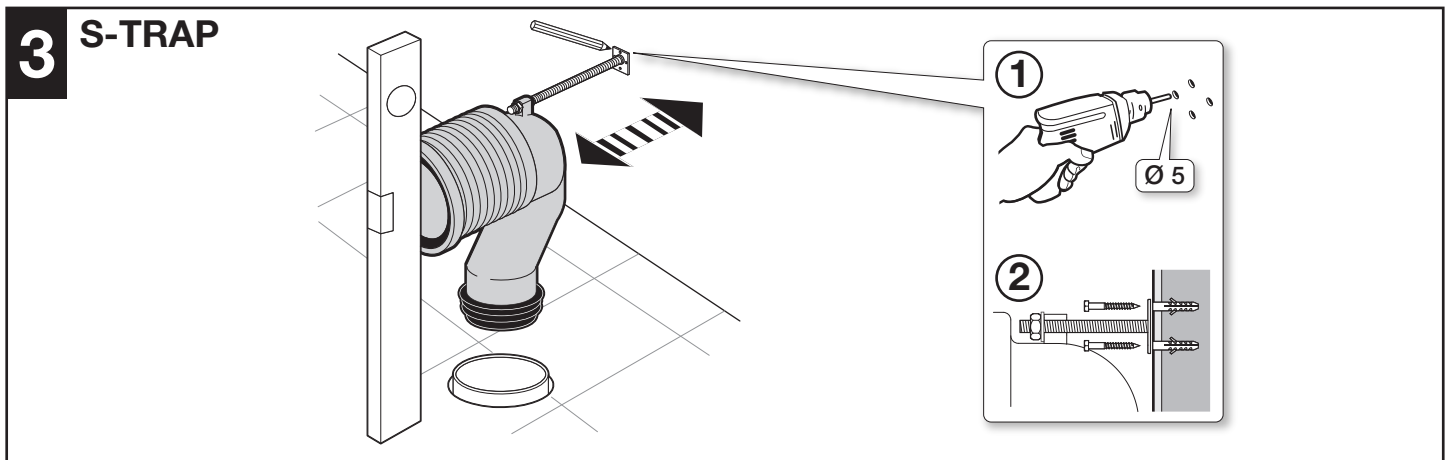

FLOOR STANDING INDEPENDENT CISTERN WC

* For DAMA SENSO this dimension is 335 mm

S-TRAP

RANGE	X (mm)
DAMA	95
DEBBA	
HALL	
MERIDIAN	
The GAP	
INSPIRA	95 (min) 105 (max)
DAMA SENSO	95 (min) 125 (max)

P-TRAP

RANGE	Y (mm)
DAMA	95
DEBBA	
HALL	
MERIDIAN	
The GAP	
INSPIRA	105
DAMA SENSO	125