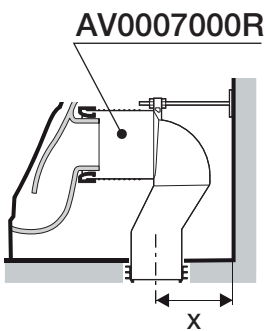

FLOOR STANDING INDEPENDENT CISTERN WC

* For DAMA SENSO this dimension is 335 mm

S-TRAP

RANGE	X (mm)
DAMA	95
DEBBA	
HALL	
MERIDIAN	
The GAP	
INSPIRA	95 (min) 105 (max)
DAMA SENSO	95 (min) 125 (max)

P-TRAP

RANGE	Y (mm)
DAMA	95
DEBBA	
HALL	
MERIDIAN	
The GAP	
INSPIRA	105
DAMA SENSO	125