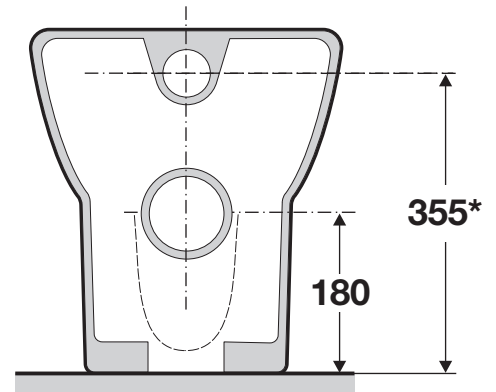

FLOOR STANDING INDEPENDENT CISTERN WC

* For DAMA SENSO this dimension is 335 mm

S-TRAP

RANGE	X (mm)
DAMA	95
DEBBA	
HALL	
MERIDIAN	
The GAP	
INSPIRA	95 (min) 105 (max)
DAMA SENSO	95 (min) 125 (max)

P-TRAP

RANGE	Y (mm)
DAMA	95
DEBBA	
HALL	
MERIDIAN	
The GAP	
INSPIRA	105
DAMA SENSO	125