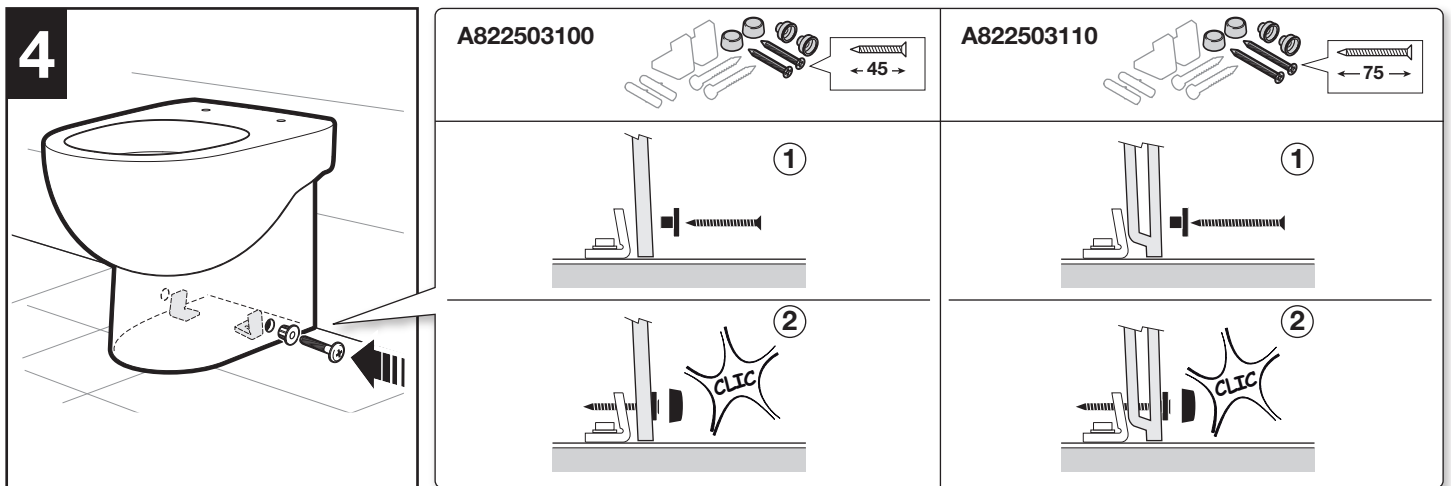

FLOOR STANDING INDEPENDENT CISTERN WC

* For DAMA SENSO this dimension is 335 mm

S-TRAP

RANGE	X (mm)
DAMA	95
DEBBA	
HALL	
MERIDIAN	
The GAP	
INSPIRA	95 (min) 105 (max)
DAMA SENSO	95 (min) 125 (max)

P-TRAP

RANGE	Y (mm)
DAMA	95
DEBBA	
HALL	
MERIDIAN	
The GAP	
INSPIRA	105
DAMA SENSO	125