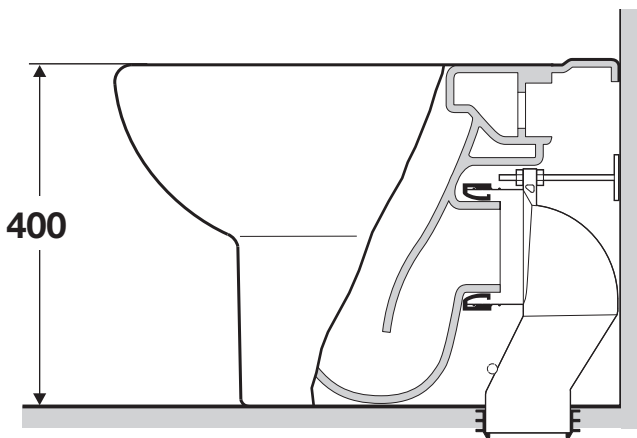

FLOOR STANDING INDEPENDENT CISTERN WC

* For DAMA SENSO this dimension is 335 mm

S-TRAP

RANGE	X (mm)
DAMA	95
DEBBA	
HALL	
MERIDIAN	
The GAP	
INSPIRA	95 (min) 105 (max)
DAMA SENSO	95 (min) 125 (max)

P-TRAP

RANGE	Y (mm)
DAMA	95
DEBBA	
HALL	
MERIDIAN	
The GAP	
INSPIRA	105
DAMA SENSO	125