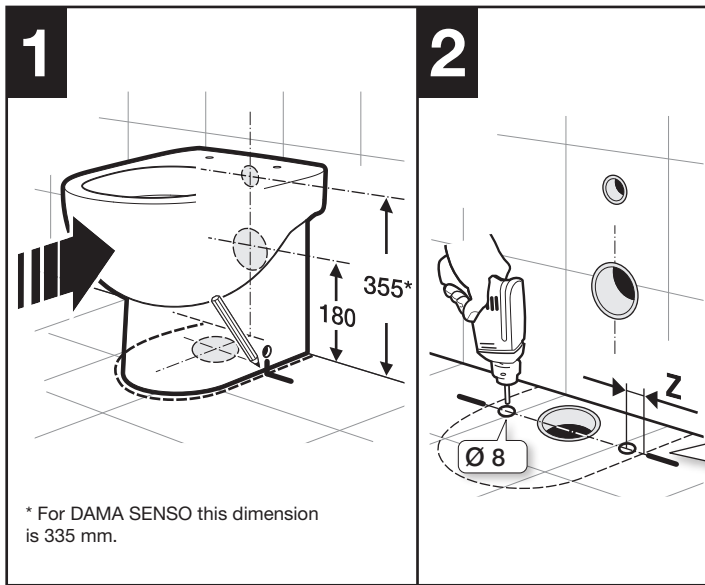

FLOOR STANDING INDEPENDENT CISTERN WC

* For DAMA SENSO this dimension is 335 mm

S-TRAP

RANGE	X (mm)
DAMA	95
DEBBA	
HALL	
MERIDIAN	
The GAP	
INSPIRA	95 (min) 105 (max)
DAMA SENSO	95 (min) 125 (max)

P-TRAP

RANGE	Y (mm)
DAMA	95
DEBBA	
HALL	
MERIDIAN	
The GAP	
INSPIRA	105
DAMA SENSO	125