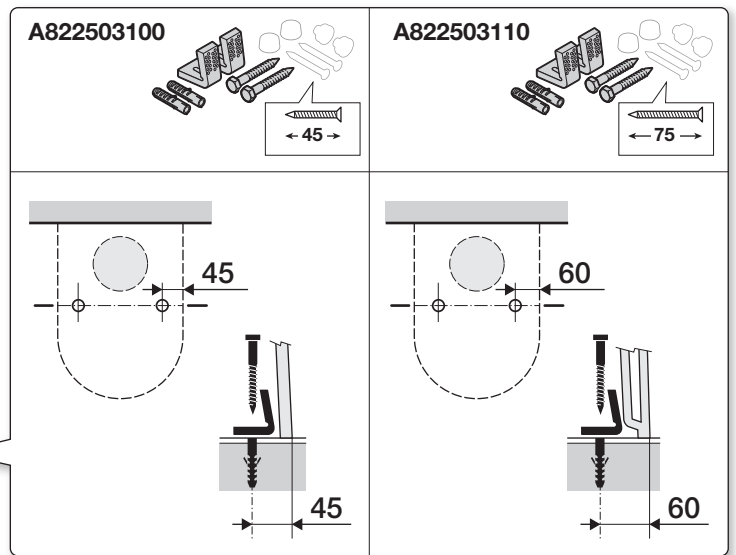

FLOOR STANDING INDEPENDENT CISTERN WC

* For DAMA SENSO this dimension is 335 mm

S-TRAP

RANGE	X (mm)
DAMA	95
DEBBA	
HALL	
MERIDIAN	
The GAP	
INSPIRA	95 (min) 105 (max)
DAMA SENSO	95 (min) 125 (max)

P-TRAP

RANGE	Y (mm)
DAMA	95
DEBBA	
HALL	
MERIDIAN	
The GAP	
INSPIRA	105
DAMA SENSO	125