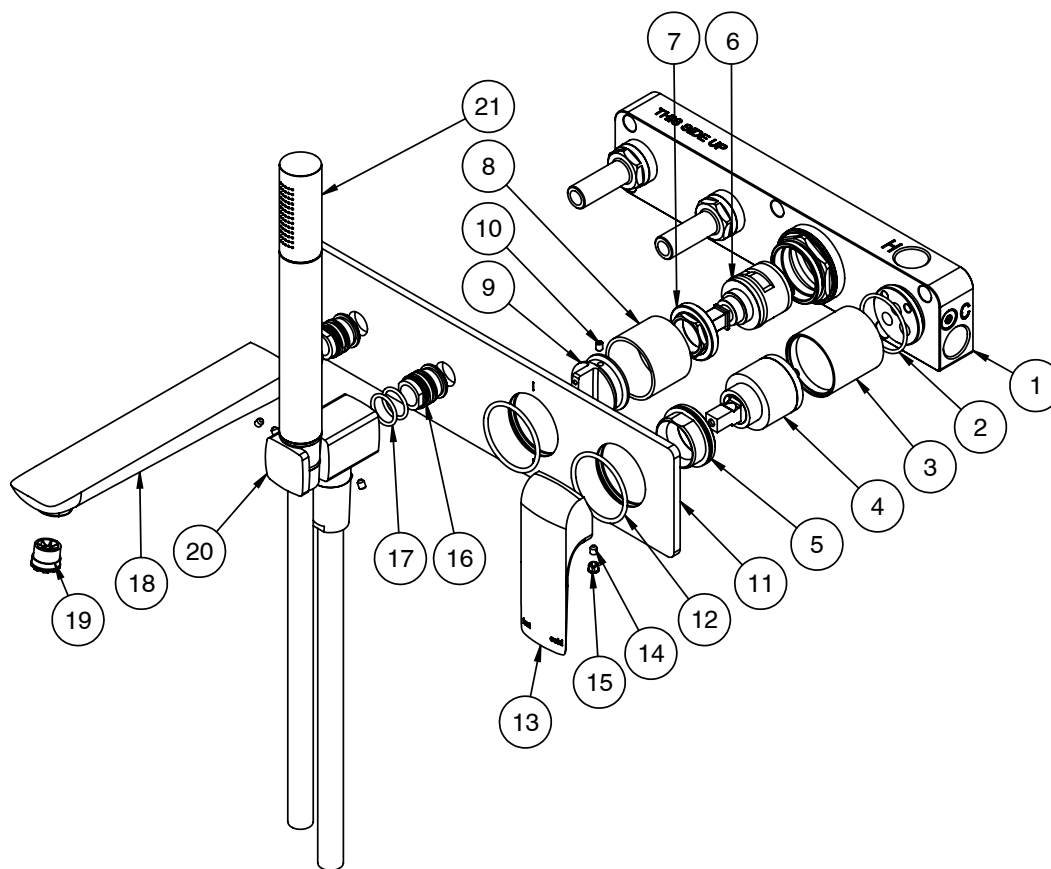

## Milli Glance Wall Bath/Shower System (3\*) Brushed Nickel

ITEM NO.	DESCRIPTION	PART NUMBER/SPECIFICATION	QTY.
1	Wall Breech assembly	SA5767	1
2	O Ring	ID33 X 2.0	1
3	Wall Mixer Sleeve	PR2920	1
4	35mm Cartridge	KCG-K035A	1
5	Lock Nut Dome Sleeve	PR2921	1
6	Two Way Diverter 31mm	K31ADB-8	1
7	Diverter Locknut	PR5770	1
8	Diverter Sleeve	PR5771	1
9	Diverter Lever	PR5772	1
10	Point End	GSC M4 X 5	2
11	Dress Plate	PR5773	1
12	O Ring	ID39 X 2.5	2
13	Wall Mixer Handle	PR1672	1
14	Grub Screw Plain Cup	M4 X 5	5
15	Screw Cap ABS	PR2917	1
16	Wall Spout Adaptor	PR1680	2
17	O Ring	ID16 X 2.0	4
18	Wall Set Spout	PR1681	1
19	Flow Straightener	PR100-400074	1
20	Shower Bracket Assembly	SA5777	1
21	Hand Shower and Hose Assembly	SA5782	1