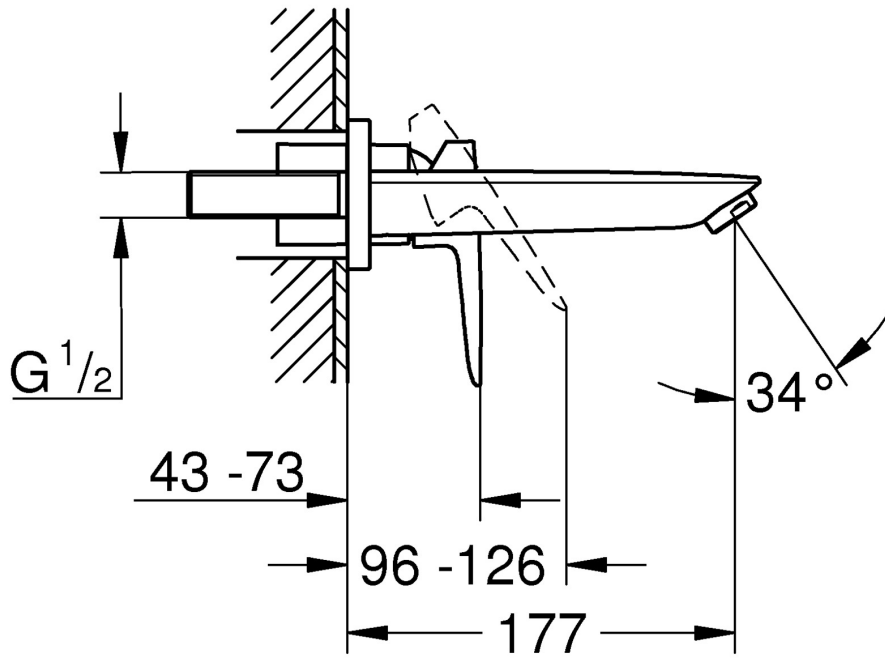

BAU EDGE
WALL BATH TRIMSET
MODEL 29220001

*Pure Freude
an Wasser*

GROHE
WAVE

Product Specifications

Product Description:

BauEdge
Wall bath mixer trim set

Concealed Inwall Body for final installation - 23842000
wall mounted consisting of:
set for final installation metal lever
GROHE Longlife 35 mm ceramic cartridge
GROHE StarLight chrome finish
center distance 110 mm
projection 177 mm