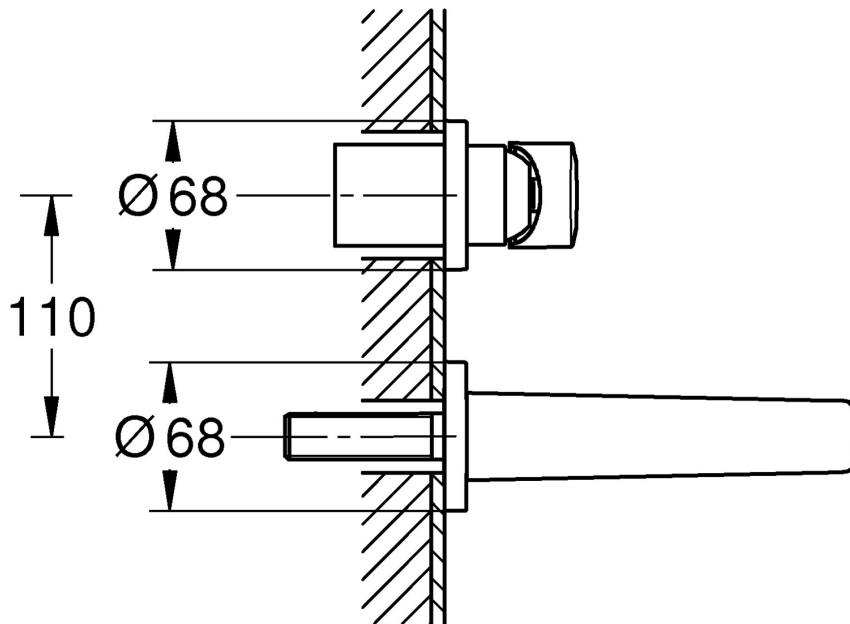

BAU EDGE
WALL BATH TRIMSET
MODEL 29220001

*Pure Freude
an Wasser*

GROHE
WAVE

Product Specifications

Product Description:

BauEdge
Wall bath mixer trim set

Concealed Inwall Body for final installation - 23842000
wall mounted consisting of:
set for final installation metal lever
GROHE Longlife 35 mm ceramic cartridge
GROHE StarLight chrome finish
center distance 110 mm
projection 177 mm