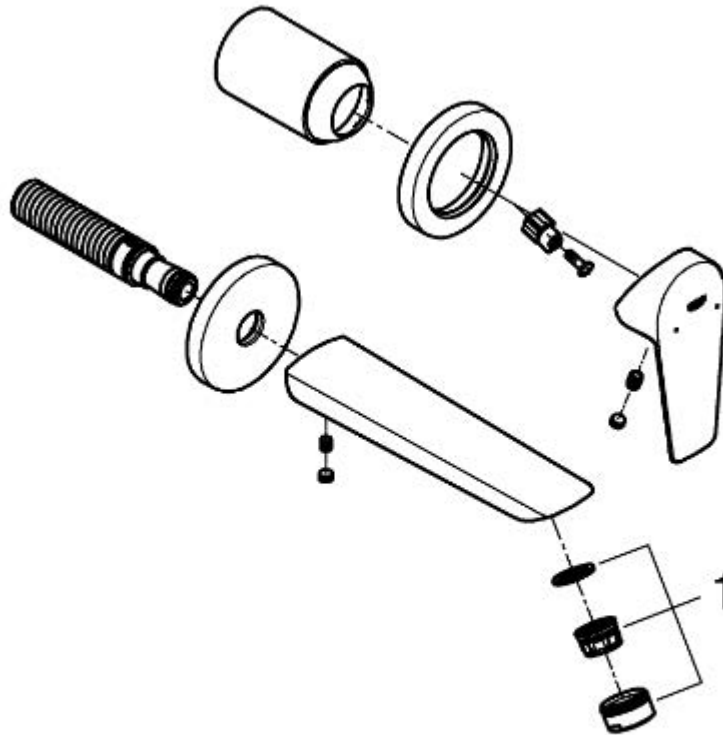

Replacing the cartridge.

Assemble in reverse order.

Observe the correct installation position!

Make sure that the cartridge seals engage in the grooves on the housing. Screw in and tighten screwing.

Replacement parts (* = special accessories).

Monaco

Tel.: +64 9 415 6000

Email:

sales@monacocorp.co.nz

BAU EDGE
WALL BASIN TRIMSET
MODEL 29219000

*Pure Freude
an Wasser*

Spare Parts

Pos.-nr.	Product Description	Order-nr.	Units per package
1	Mousseur	13961000	1