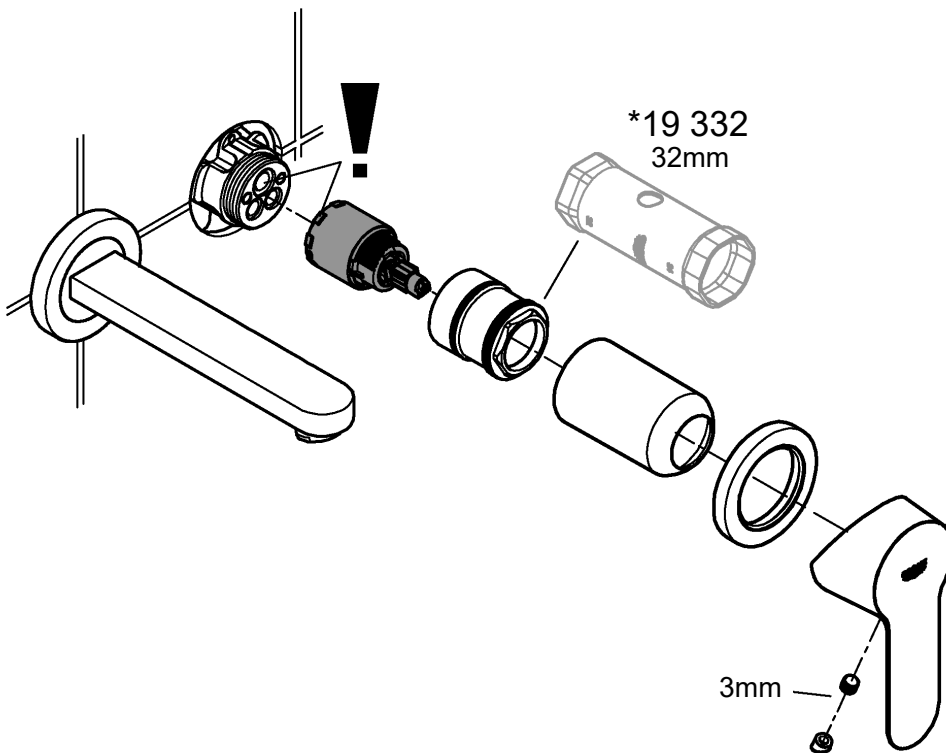

MAINTENANCE