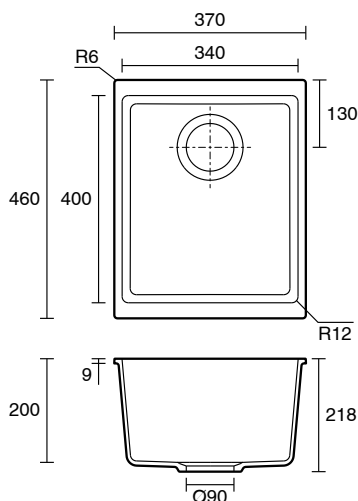

Memo Freya Compact Single Bowl Sink No Taphole Granite Black

2411001

SPECIFICATIONS

Recommended Use	Domestic, Hotel & Commercial
Bowl Type	Single Bowl
Drainer Configuration	None
Mounting	Inset / Undermount
Overflow Configuration	No Overflow
Taphole Configuration	None
Sink Colour	Black
Finish	Stone
Material	Quartz Composite
Plug & Waste Size	90mm Basket Waste

WARRANTY

Warranty - Domestic Use	30 Years
Warranty - Commercial Use	12 Months
Spare Parts & Labour	12 Months

Please refer to Warranty Page for full Terms and Conditions

Sinks must be installed using a cutout template. No responsibility will be taken for damage that occurs where a template has not been used.

Dimensions are nominal measurements only.

CLEANING RECOMMENDATIONS:

We recommend the use of soapy water or approved cleaners. This product should not be cleaned with abrasive materials. Damage caused by any improper treatment is not covered by the product warranty. Refer to Warranty Conditions

Disclaimer: Products in this specification manual must by regulation be installed by licensed and registered trade people. The manufacturer/distributor reserves the right to vary specifications or delete models from their range without prior notification. Dimensions are nominal measurements only. Dimensions and set-outs listed are correct at time of publication however the manufacturer/distributor takes no responsibility for printing errors.

Published 30/08/2024

To see the complete Memo range go to www.reece.com.au