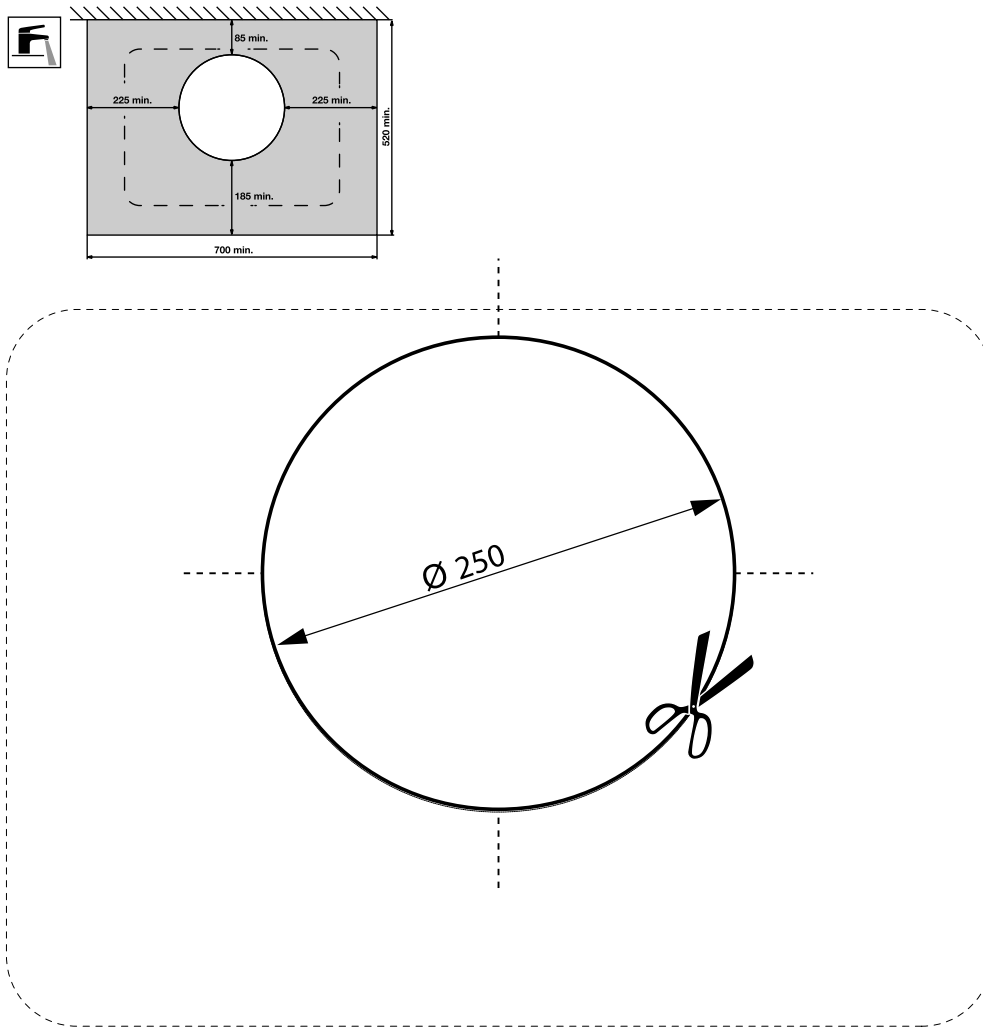

## Roca The Gap Counter Basin 550mm x 410mm

### Roca The Gap Counter Basin 550mm x 410mm Cutout Hole Diagram

Recommended tap placement only.  
Specific dimensions apply for Tap selected.

Roca The Gap Counter Basin 550mm x 410mm

1

2

①

②

3