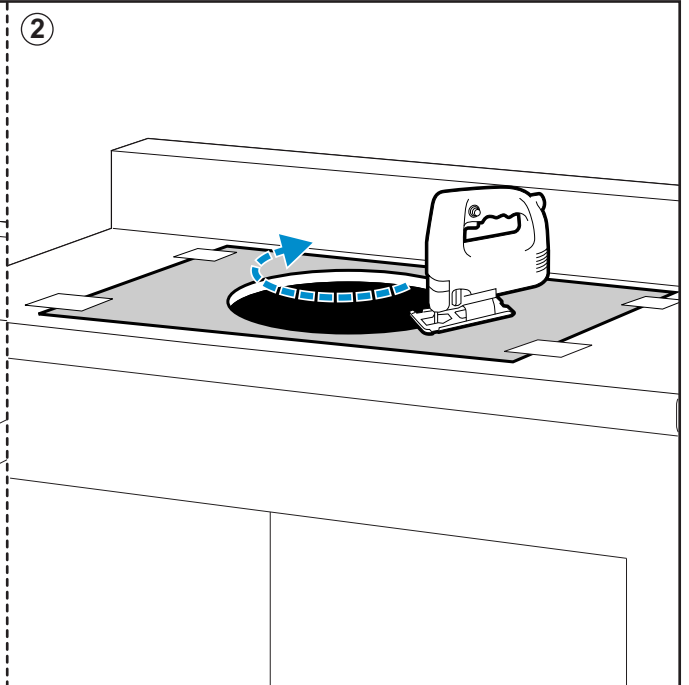

### Roca The Gap Counter Basin 550mm x 410mm Cutout Hole Diagram

Recommended tap placement only.  
Specific dimensions apply for Tap selected.

Roca The Gap Counter Basin 550mm x 410mm

1

2

①

②

3