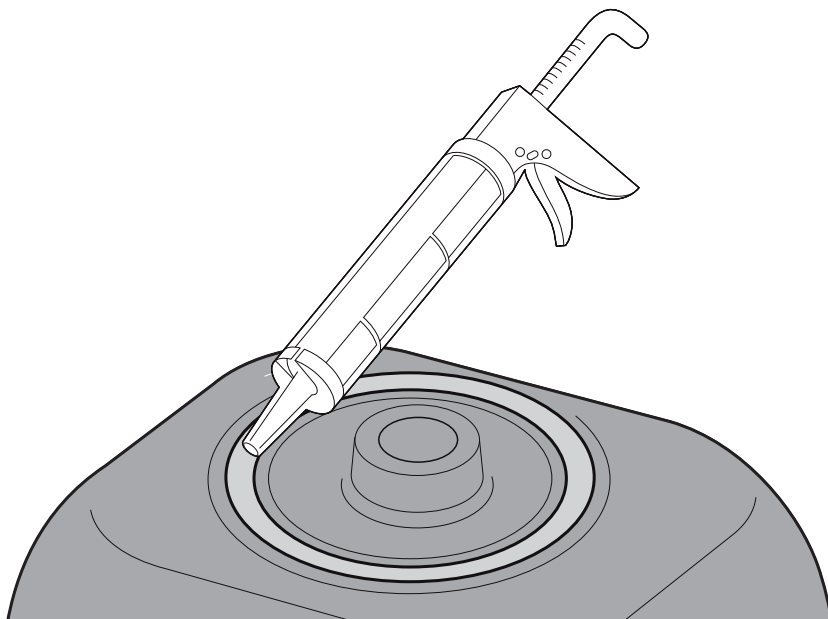

### Roca The Gap Counter Basin 550mm x 410mm Cutout Hole Diagram

Recommended tap placement only.  
Specific dimensions apply for Tap selected.

Roca The Gap Counter Basin 550mm x 410mm

1

2

①

②

3