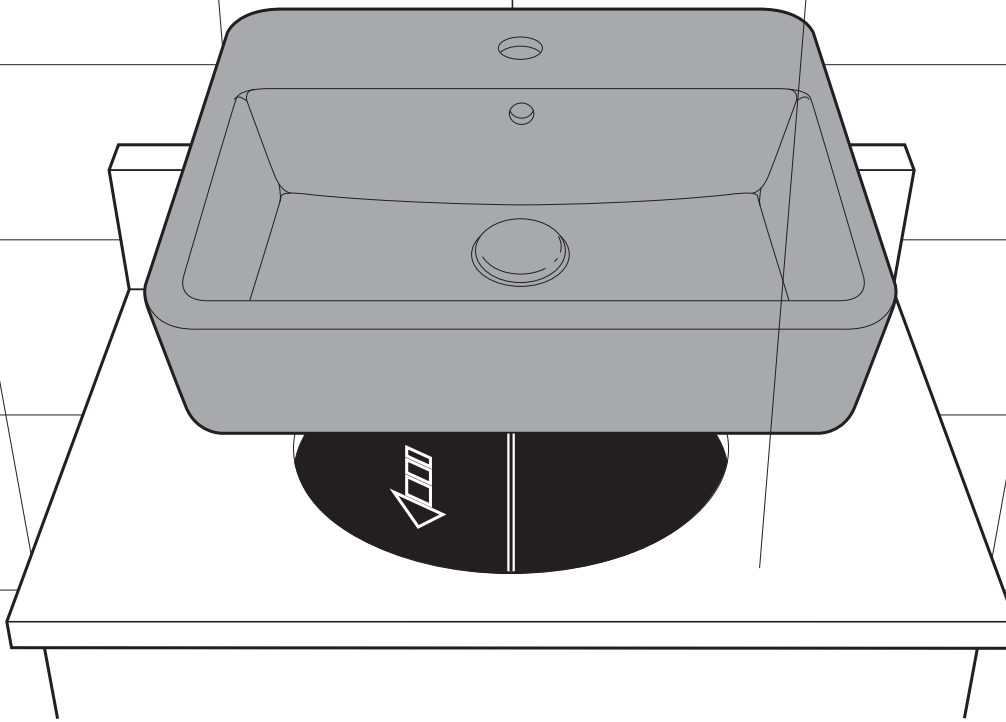

4

Plumbers, please ensure a copy of the installation instruction is left with the end user for future reference.