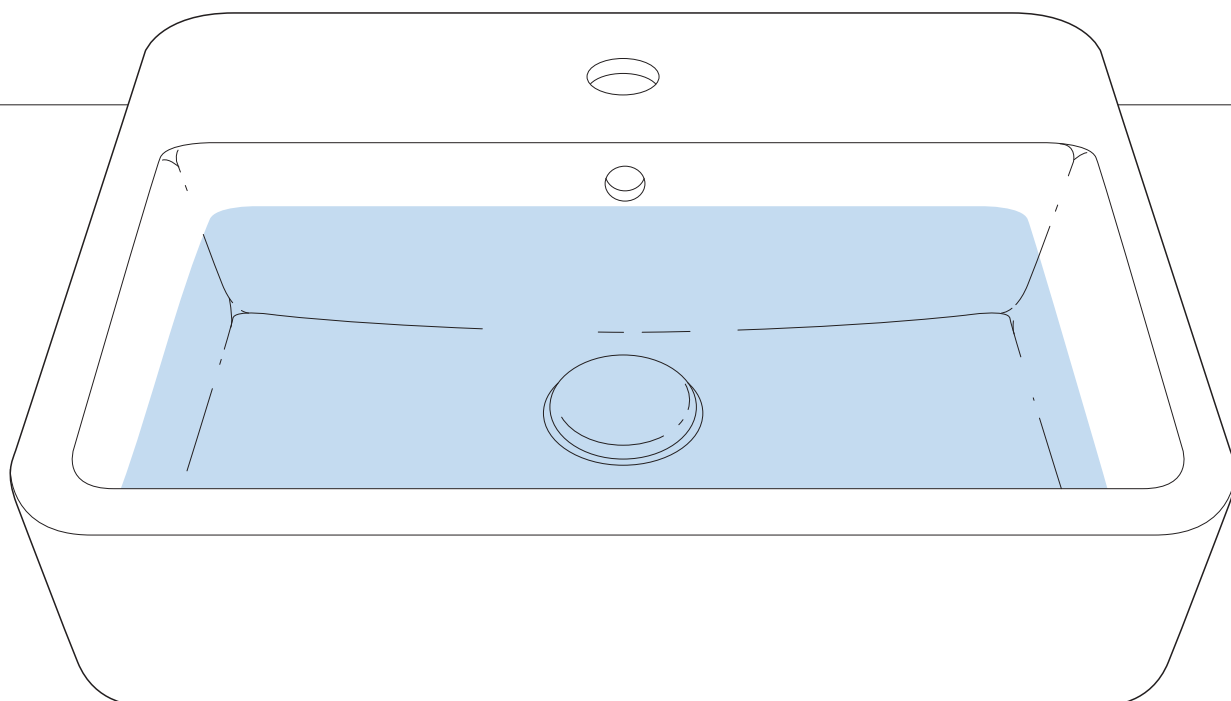

## Roca The Gap Counter Basin 550mm x 410mm

### Roca The Gap Counter Basin 550mm x 410mm Cutout Hole Diagram

Recommended tap placement only.  
Specific dimensions apply for Tap selected.

Roca The Gap Counter Basin 550mm x 410mm

1

2

①

②

3