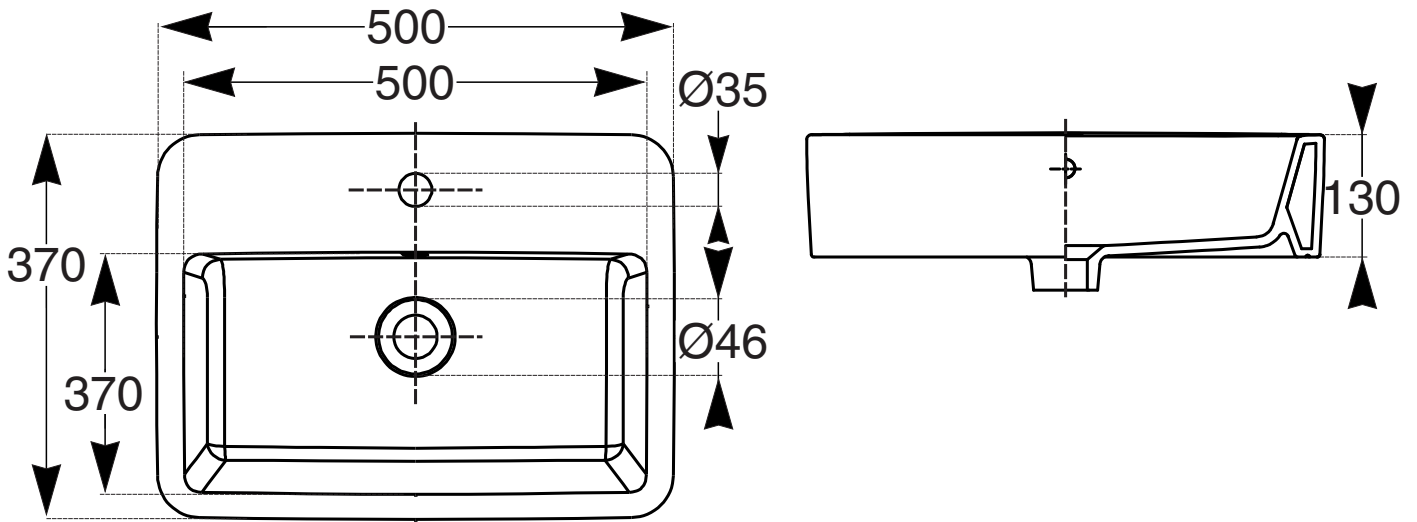

## Roca The Gap Counter Basin 550mm x 410mm

### Roca The Gap Counter Basin 550mm x 410mm Cutout Hole Diagram

Recommended tap placement only.  
Specific dimensions apply for Tap selected.

Roca The Gap Counter Basin 550mm x 410mm

1

2

①

②

3