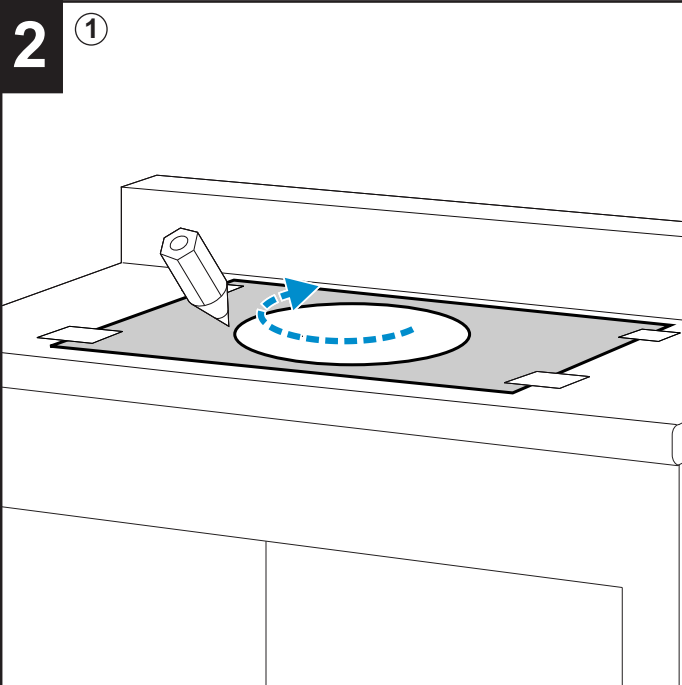

### Roca The Gap Counter Basin 550mm x 410mm Cutout Hole Diagram

Recommended tap placement only.  
Specific dimensions apply for Tap selected.

Roca The Gap Counter Basin 550mm x 410mm

1

2

①

②

3