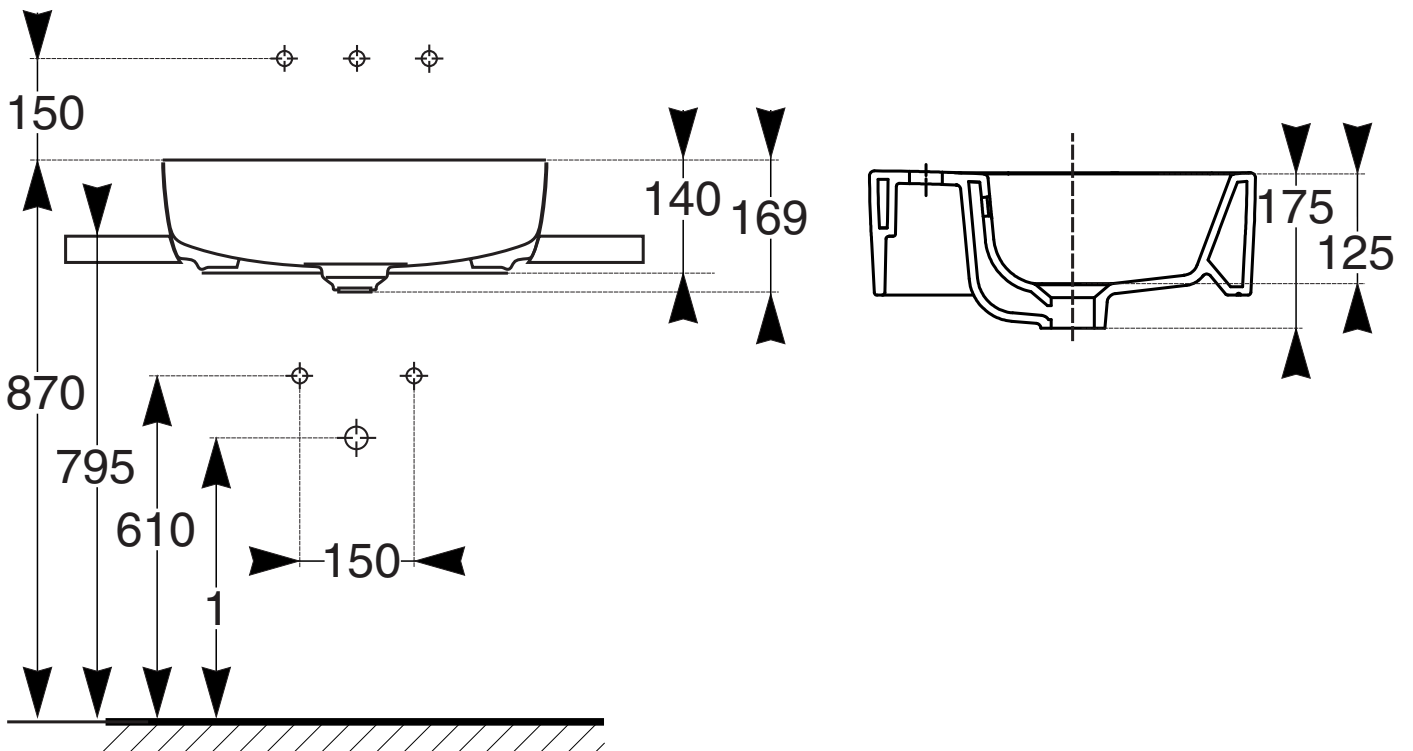

## Roca The Gap Counter Basin 550mm x 410mm

### Roca The Gap Counter Basin 550mm x 410mm Cutout Hole Diagram

Recommended tap placement only.  
Specific dimensions apply for Tap selected.

Roca The Gap Counter Basin 550mm x 410mm

1

2

①

②

3