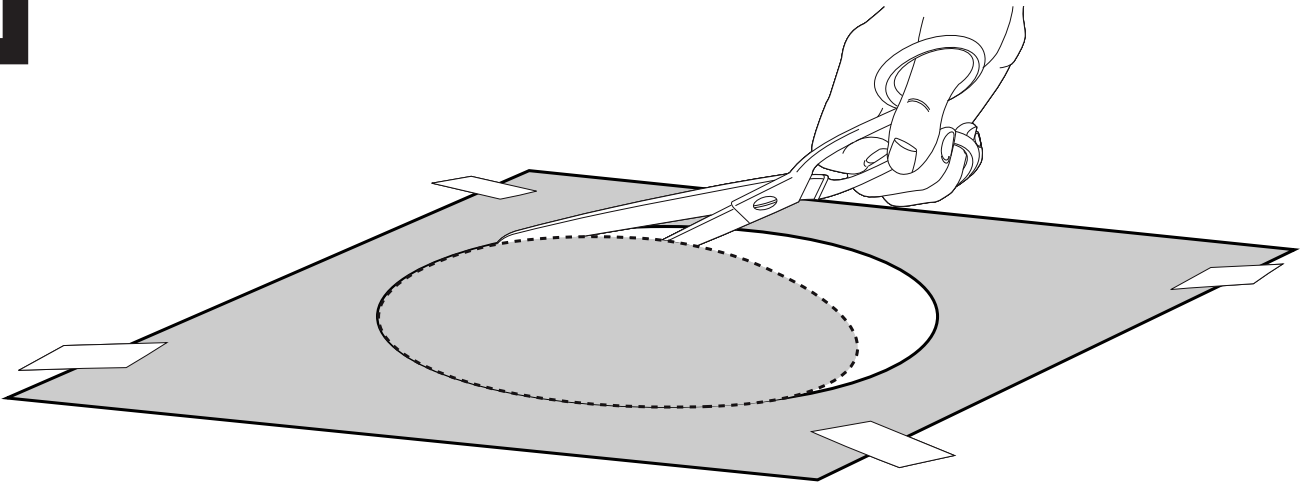

### Roca The Gap Counter Basin 550mm x 410mm Cutout Hole Diagram

Recommended tap placement only.  
Specific dimensions apply for Tap selected.

Roca The Gap Counter Basin 550mm x 410mm

1

2

①

②

3