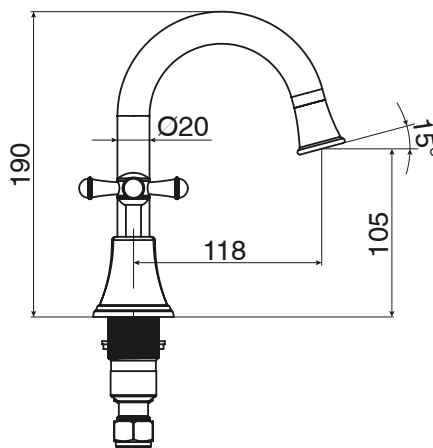

Posh

Posh Canterbury Hob Kitchen Set (4*)

SPECIFICATIONS	
Recommended Use	Domestic, hotel and commercial
Colour	Chrome
Colour Availability	Chrome, Brass Gold
Material	Brass - DR
Recommended Pressure Range	150 - 500 kPa
Max Continuous Working Pressure	500 kPa
Max Continuous Working Temperature	80 deg C
Suitable for Storage Tank Hot Water	Yes
Suitable for Continuous Flow Hot Water	Yes
Suitable for Gravity Feed Hot Water	No
WARRANTY	
Warranty - Domestic Use	10 Years
Spare Parts & Labour	12 Months
<i>Please refer to Warranty Page for full Terms and Conditions</i>	

Disclaimer: Products in this specification manual must by regulation be installed by licensed and registered trade people. The manufacturer/distributor reserves the right to vary specifications or delete models from their range without prior notification. Dimensions are nominal measurements only. Dimensions and set-outs listed are correct at time of publication however the manufacturer/distributor takes no responsibility for printing errors.