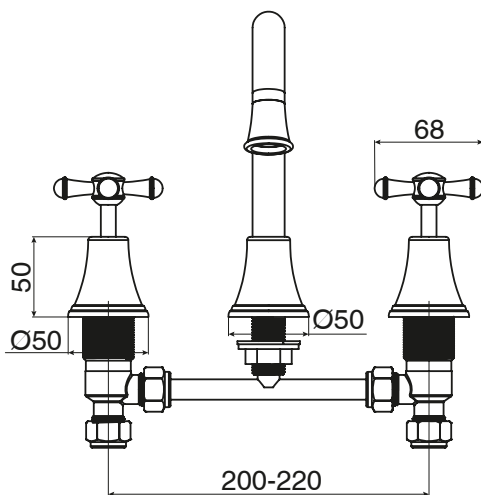

Posh

Posh Canterbury Hob Kitchen Set (4*)

SPECIFICATIONS	
Recommended Use	Domestic, hotel and commercial
Colour	Chrome
Colour Availability	Chrome, Brass Gold
Material	Brass - DR
Recommended Pressure Range	150 - 500 kPa
Max Continuous Working Pressure	500 kPa
Max Continuous Working Temperature	80 deg C
Suitable for Storage Tank Hot Water	Yes
Suitable for Continuous Flow Hot Water	Yes
Suitable for Gravity Feed Hot Water	No
WARRANTY	
Warranty - Domestic Use	10 Years
Spare Parts & Labour	12 Months
<i>Please refer to Warranty Page for full Terms and Conditions</i>	