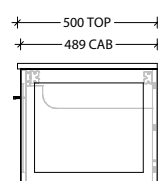

KADO

LUX ALL DOOR - STANDARD BENCHTOP WALL HUNG VANITY

600mm

Front View

Cherry Pie / Caesarstone Mineral (20mm)

Durasein (12mm)

Top View

Side View

750mm

Front View

Cherry Pie / Caesarstone Mineral (20mm)

Durasein (12mm)

Top View

Side View

900mm

Front View

Cherry Pie / Caesarstone Mineral (20mm)

Durasein (12mm)

Top View

Side View

1200mm Centre

Front View

Cherry Pie / Caesarstone Mineral (20mm)

Durasein (12mm)

Top View

Side View

1200mm Double

Front View

Cherry Pie / Caesarstone Mineral (20mm)

Durasein (12mm)

Top View

Side View