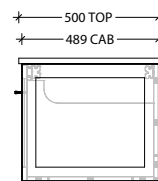

Optional Drawer Box with Premium soft-close drawers in graphite (sold separately).

To see the complete KADO range go to www.reece.com.au/bathrooms

STANDARD SIZES	600mm	750mm	900mm	1200mm Centre	1200mm Double	1500mm Centre	1500mm Double	1800mm Double
Width (mm)	600	750	900	1200	1200	1500	1500	1800
Depth (mm)	500	500	500	500	500	500	500	500
Height (mm) Cherry Pie / Caesarstone	850	850	850	850	850	850	850	850
Height (mm) - Durasein (12mm)	842	842	842	842	842	842	842	842
Number of Doors	2	2	2	3	3	3	3	4
Basin Configurations	Centre	Centre	Centre	Centre	Double	Centre	Double	Double

Durasein (12mm)

Top View

Side View

1200mm Double

Front View

Cherry Pie / Caesarstone Mineral (20mm)

Durasein (12mm)

Top View

Side View

KADO

LUX ALL DOOR - STANDARD BENCHTOP WALL HUNG VANITY

1500mm Centre

Front View

Cherry Pie / Caesarstone Mineral (20mm)

Durasein (12mm)

Top View