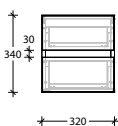

Optional Drawer Box with Premium soft-close drawers in graphite (sold separately).

To see the complete KADO range go to www.reece.com.au/bathrooms

STANDARD SIZES	600mm	750mm	900mm	1200mm Centre	1200mm Double	1500mm Centre	1500mm Double	1800mm Double
Width (mm)	600	750	900	1200	1200	1500	1500	1800
Depth (mm)	500	500	500	500	500	500	500	500
Height (mm) Cherry Pie / Caesarstone	850	850	850	850	850	850	850	850
Height (mm) - Durasein (12mm)	842	842	842	842	842	842	842	842
Number of Doors	2	2	2	3	3	3	3	4
Basin Configurations	Centre	Centre	Centre	Centre	Double	Centre	Double	Double

Front View

Cherry Pie / Caesarstone Mineral (20mm)

Durasein (12mm)

Top View

Side View

Optional Drawer Box

Front View

Top View