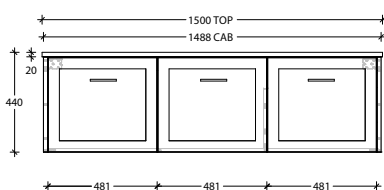

1500mm Double

Front View

Cherry Pie / Caesarstone Mineral (20mm)

Durasein (12mm)