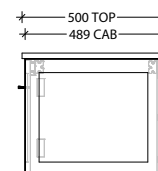

KADO

LUX ALL DOOR - STANDARD BENCHTOP WALL HUNG VANITY

600mm

Front View

Cherry Pie / Caesarstone Mineral (20mm)

Durasein (12mm)

Top View

Side View

750mm

Front View

Cherry Pie / Caesarstone Mineral (20mm)

Durasein (12mm)

Top View

Side View

900mm

Front View

Cherry Pie / Caesarstone Mineral (20mm)

Durasein (12mm)

Top View

Side View

1200mm Centre

Front View

Cherry Pie / Caesarstone Mineral (20mm)

Durasein (12mm)

Top View

Side View

1200mm Double

Front View

Cherry Pie / Caesarstone Mineral (20mm)

Durasein (12mm)

Top View

Side View