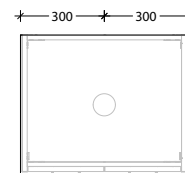

Optional Drawer Box with Premium soft-close drawers in graphite (sold separately).

To see the complete KADO range go to www.reece.com.au/bathrooms

STANDARD SIZES	600mm	750mm	900mm	1200mm Centre	1200mm Double	1500mm Centre	1500mm Double	1800mm Double
Width (mm)	600	750	900	1200	1200	1500	1500	1800
Depth (mm)	500	500	500	500	500	500	500	500
Height (mm) Cherry Pie / Caesarstone	850	850	850	850	850	850	850	850
Height (mm) - Durasein (12mm)	842	842	842	842	842	842	842	842
Number of Doors	2	2	2	3	3	3	3	4
Basin Configurations	Centre	Centre	Centre	Centre	Double	Centre	Double	Double

Tech Page Version 1

KADO

LUX ALL DOOR - STANDARD BENCHTOP WALL HUNG VANITY

600mm

Front View

Cherry Pie / Caesarstone Mineral (20mm)

Durasein (12mm)

Top View