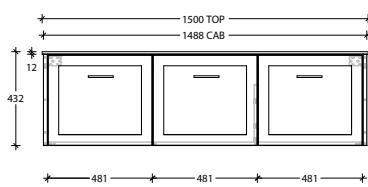

Optional Drawer Box with Premium soft-close drawers in graphite (sold separately).

To see the complete KADO range go to www.reece.com.au/bathrooms

STANDARD SIZES	600mm	750mm	900mm	1200mm Centre	1200mm Double	1500mm Centre	1500mm Double	1800mm Double
Width (mm)	600	750	900	1200	1200	1500	1500	1800
Depth (mm)	500	500	500	500	500	500	500	500
Height (mm) Cherry Pie / Caesarstone	850	850	850	850	850	850	850	850
Height (mm) - Durasein (12mm)	842	842	842	842	842	842	842	842
Number of Doors	2	2	2	3	3	3	3	4
Basin Configurations	Centre	Centre	Centre	Centre	Double	Centre	Double	Double

Side View

KADO

LUX ALL DOOR - STANDARD BENCHTOP WALL HUNG VANITY

1500mm Centre

Front View

Cherry Pie / Caesarstone Mineral (20mm)

Durasein (12mm)

Top View