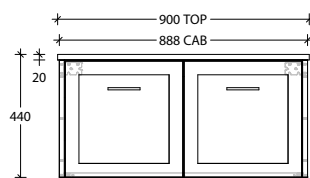

900mm

Front View

Cherry Pie / Caesarstone Mineral (20mm)