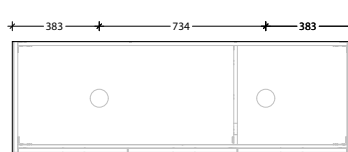

Optional Drawer Box with Premium soft-close drawers in graphite (sold separately).

To see the complete KADO range go to www.reece.com.au/bathrooms

STANDARD SIZES	600mm	750mm	900mm	1200mm Centre	1200mm Double	1500mm Centre	1500mm Double	1800mm Double
Width (mm)	600	750	900	1200	1200	1500	1500	1800
Depth (mm)	500	500	500	500	500	500	500	500
Height (mm) Cherry Pie / Caesarstone	850	850	850	850	850	850	850	850
Height (mm) - Durasein (12mm)	842	842	842	842	842	842	842	842
Number of Doors	2	2	2	3	3	3	3	4
Basin Configurations	Centre	Centre	Centre	Centre	Double	Centre	Double	Double

Side View

1500mm Double

Front View

Cherry Pie / Caesarstone Mineral (20mm)

Durasein (12mm)

Top View

Side View

1800mm Double