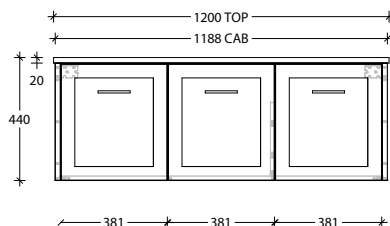

1200mm Double

Front View

Cherry Pie / Caesarstone Mineral (20mm)