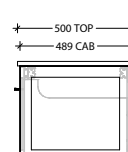

Optional Drawer Box with Premium soft-close drawers in graphite (sold separately).

To see the complete KADO range go to www.reece.com.au/bathrooms

STANDARD SIZES	600mm	750mm	900mm	1200mm Centre	1200mm Double	1500mm Centre	1500mm Double	1800mm Double
Width (mm)	600	750	900	1200	1200	1500	1500	1800
Depth (mm)	500	500	500	500	500	500	500	500
Height (mm) Cherry Pie / Caesarstone	850	850	850	850	850	850	850	850
Height (mm) - Durasein (12mm)	842	842	842	842	842	842	842	842
Number of Doors	2	2	2	3	3	3	3	4
Basin Configurations	Centre	Centre	Centre	Centre	Double	Centre	Double	Double

Side View

KADO

LUX ALL DOOR - STANDARD BENCHTOP WALL HUNG VANITY

1500mm Centre

Front View

Cherry Pie / Caesarstone Mineral (20mm)

Durasein (12mm)

Top View

Side View

1500mm Double

Front View

Cherry Pie / Caesarstone Mineral (20mm)

Durasein (12mm)

Top View

Side View

1800mm Double