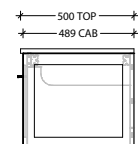

Optional Drawer Box with Premium soft-close drawers in graphite (sold separately).

To see the complete KADO range go to www.reece.com.au/bathrooms

STANDARD SIZES	600mm	750mm	900mm	1200mm Centre	1200mm Double	1500mm Centre	1500mm Double	1800mm Double
Width (mm)	600	750	900	1200	1200	1500	1500	1800
Depth (mm)	500	500	500	500	500	500	500	500
Height (mm) Cherry Pie / Caesarstone	850	850	850	850	850	850	850	850
Height (mm) - Durasein (12mm)	842	842	842	842	842	842	842	842
Number of Doors	2	2	2	3	3	3	3	4
Basin Configurations	Centre	Centre	Centre	Centre	Double	Centre	Double	Double

Front View

Cherry Pie / Caesarstone Mineral (20mm)

Durasein (12mm)

Top View

Side View

Optional Drawer Box

Front View

Top View