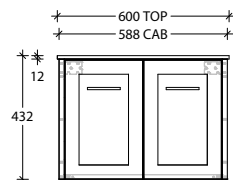

Optional Drawer Box with Premium soft-close drawers in graphite (sold separately).

To see the complete KADO range go to www.reece.com.au/bathrooms

STANDARD SIZES	600mm	750mm	900mm	1200mm Centre	1200mm Double	1500mm Centre	1500mm Double	1800mm Double
Width (mm)	600	750	900	1200	1200	1500	1500	1800
Depth (mm)	500	500	500	500	500	500	500	500
Height (mm) Cherry Pie / Caesarstone	850	850	850	850	850	850	850	850
Height (mm) - Durasein (12mm)	842	842	842	842	842	842	842	842
Number of Doors	2	2	2	3	3	3	3	4
Basin Configurations	Centre	Centre	Centre	Centre	Double	Centre	Double	Double

Tech Page Version 1

KADO

LUX ALL DOOR - STANDARD BENCHTOP WALL HUNG VANITY

600mm

Front View

Cherry Pie / Caesarstone Mineral (20mm)

Durasein (12mm)

Top View