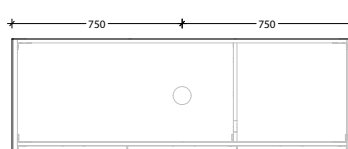

Optional Drawer Box with Premium soft-close drawers in graphite (sold separately).

To see the complete KADO range go to www.reece.com.au/bathrooms

STANDARD SIZES	600mm	750mm	900mm	1200mm Centre	1200mm Double	1500mm Centre	1500mm Double	1800mm Double
Width (mm)	600	750	900	1200	1200	1500	1500	1800
Depth (mm)	500	500	500	500	500	500	500	500
Height (mm) Cherry Pie / Caesarstone	850	850	850	850	850	850	850	850
Height (mm) - Durasein (12mm)	842	842	842	842	842	842	842	842
Number of Doors	2	2	2	3	3	3	3	4
Basin Configurations	Centre	Centre	Centre	Centre	Double	Centre	Double	Double

Side View

KADO

LUX ALL DOOR - STANDARD BENCHTOP WALL HUNG VANITY

1500mm Centre

Front View

Cherry Pie / Caesarstone Mineral (20mm)

Durasein (12mm)

Top View