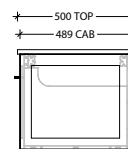

Optional Drawer Box with Premium soft-close drawers in graphite (sold separately).

To see the complete KADO range go to www.reece.com.au/bathrooms

STANDARD SIZES	600mm	750mm	900mm	1200mm Centre	1200mm Double	1500mm Centre	1500mm Double	1800mm Double
Width (mm)	600	750	900	1200	1200	1500	1500	1800
Depth (mm)	500	500	500	500	500	500	500	500
Height (mm) Cherry Pie / Caesarstone	850	850	850	850	850	850	850	850
Height (mm) - Durasein (12mm)	842	842	842	842	842	842	842	842
Number of Doors	2	2	2	3	3	3	3	4
Basin Configurations	Centre	Centre	Centre	Centre	Double	Centre	Double	Double

Side View

KADO

LUX ALL DOOR - STANDARD BENCHTOP WALL HUNG VANITY

1500mm Centre

Front View

Cherry Pie / Caesarstone Mineral (20mm)

Durasein (12mm)

Top View

Side View

1500mm Double

Front View

Cherry Pie / Caesarstone Mineral (20mm)

Durasein (12mm)

Top View

Side View

1800mm Double