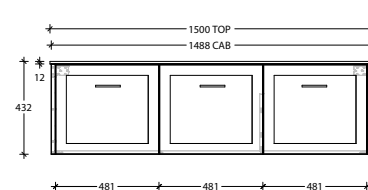

KADO

LUX ALL DOOR - STANDARD BENCHTOP WALL HUNG VANITY

1500mm Centre

Front View

Cherry Pie / Caesarstone Mineral (20mm)

Durasein (12mm)

Top View

Side View

1500mm Double

Front View

Cherry Pie / Caesarstone Mineral (20mm)

Durasein (12mm)

Top View

Side View

1800mm Double

Front View

Cherry Pie / Caesarstone Mineral (20mm)

Durasein (12mm)

Top View

Side View

Optional Drawer Box

Front View

Top View

Side View