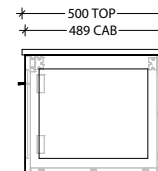

KADO

LUX ALL DOOR - STANDARD BENCHTOP WALL HUNG VANITY

600mm

Front View

Cherry Pie / Caesarstone Mineral (20mm)

Durasein (12mm)

Top View

Side View

750mm

Front View

Cherry Pie / Caesarstone Mineral (20mm)

Durasein (12mm)

Top View

Side View

900mm

Front View

Cherry Pie / Caesarstone Mineral (20mm)

Durasein (12mm)

Top View

Side View

1200mm Centre

Front View

Cherry Pie / Caesarstone Mineral (20mm)

Durasein (12mm)

Top View

Side View

1200mm Double

Front View

Cherry Pie / Caesarstone Mineral (20mm)

Durasein (12mm)

Top View

Side View