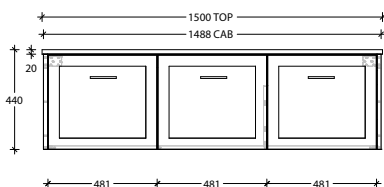

Optional Drawer Box with Premium soft-close drawers in graphite (sold separately).

To see the complete KADO range go to www.reece.com.au/bathrooms

STANDARD SIZES	600mm	750mm	900mm	1200mm Centre	1200mm Double	1500mm Centre	1500mm Double	1800mm Double
Width (mm)	600	750	900	1200	1200	1500	1500	1800
Depth (mm)	500	500	500	500	500	500	500	500
Height (mm) Cherry Pie / Caesarstone	850	850	850	850	850	850	850	850
Height (mm) - Durasein (12mm)	842	842	842	842	842	842	842	842
Number of Doors	2	2	2	3	3	3	3	4
Basin Configurations	Centre	Centre	Centre	Centre	Double	Centre	Double	Double

Side View

KADO

LUX ALL DOOR - STANDARD BENCHTOP WALL HUNG VANITY

1500mm Centre

Front View

Cherry Pie / Caesarstone Mineral (20mm)

Durasein (12mm)

Top View