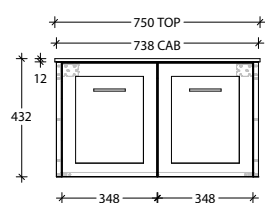

Durasein (12mm)