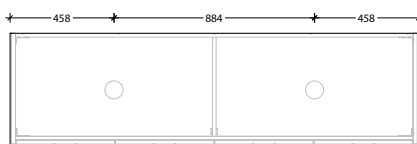

Optional Drawer Box with Premium soft-close drawers in graphite (sold separately).

To see the complete KADO range go to www.reece.com.au/bathrooms

STANDARD SIZES	600mm	750mm	900mm	1200mm Centre	1200mm Double	1500mm Centre	1500mm Double	1800mm Double
Width (mm)	600	750	900	1200	1200	1500	1500	1800
Depth (mm)	500	500	500	500	500	500	500	500
Height (mm) Cherry Pie / Caesarstone	850	850	850	850	850	850	850	850
Height (mm) - Durasein (12mm)	842	842	842	842	842	842	842	842
Number of Doors	2	2	2	3	3	3	3	4
Basin Configurations	Centre	Centre	Centre	Centre	Double	Centre	Double	Double

Front View

Cherry Pie / Caesarstone Mineral (20mm)

Durasein (12mm)

Top View

Side View

Optional Drawer Box

Front View

Top View

Side View