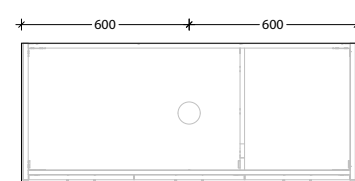

Optional Drawer Box with Premium soft-close drawers in graphite (sold separately).

To see the complete KADO range go to www.reece.com.au/bathrooms

STANDARD SIZES	600mm	750mm	900mm	1200mm Centre	1200mm Double	1500mm Centre	1500mm Double	1800mm Double
Width (mm)	600	750	900	1200	1200	1500	1500	1800
Depth (mm)	500	500	500	500	500	500	500	500
Height (mm) Cherry Pie / Caesarstone	850	850	850	850	850	850	850	850
Height (mm) - Durasein (12mm)	842	842	842	842	842	842	842	842
Number of Doors	2	2	2	3	3	3	3	4
Basin Configurations	Centre	Centre	Centre	Centre	Double	Centre	Double	Double

Front View

Cherry Pie / Caesarstone Mineral (20mm)

Durasein (12mm)

Top View

Side View

1200mm Centre

Front View

Cherry Pie / Caesarstone Mineral (20mm)

Durasein (12mm)

Top View

Side View

1200mm Double

Front View

Cherry Pie / Caesarstone Mineral (20mm)

Durasein (12mm)

Top View