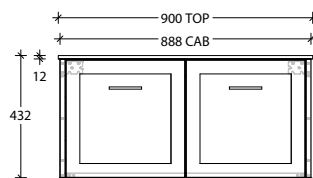

Durasein (12mm)