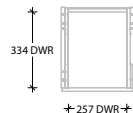

Front View

Cherry Pie / Caesarstone Mineral (20mm)

Durasein (12mm)

Top View

Side View

Optional Drawer Box

Front View

Top View