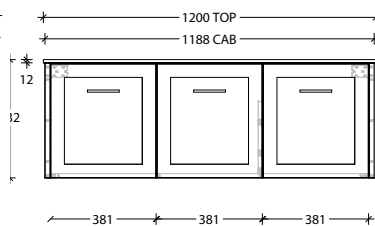

Durasein (12mm)