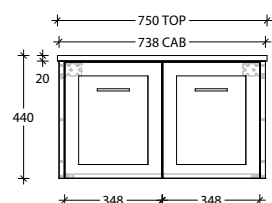

750mm

Front View

Cherry Pie / Caesarstone Mineral (20mm)