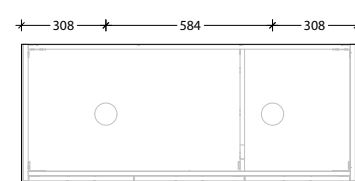

Optional Drawer Box with Premium soft-close drawers in graphite (sold separately).

To see the complete KADO range go to www.reece.com.au/bathrooms

STANDARD SIZES	600mm	750mm	900mm	1200mm Centre	1200mm Double	1500mm Centre	1500mm Double	1800mm Double
Width (mm)	600	750	900	1200	1200	1500	1500	1800
Depth (mm)	500	500	500	500	500	500	500	500
Height (mm) Cherry Pie / Caesarstone	850	850	850	850	850	850	850	850
Height (mm) - Durasein (12mm)	842	842	842	842	842	842	842	842
Number of Doors	2	2	2	3	3	3	3	4
Basin Configurations	Centre	Centre	Centre	Centre	Double	Centre	Double	Double

Durasein (12mm)

Top View

Side View

1200mm Double

Front View

Cherry Pie / Caesarstone Mineral (20mm)

Durasein (12mm)

Top View