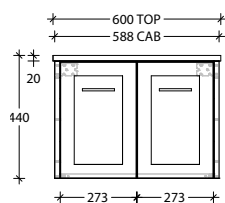

Optional Drawer Box with Premium soft-close drawers in graphite (sold separately).

To see the complete KADO range go to www.reece.com.au/bathrooms

STANDARD SIZES	600mm	750mm	900mm	1200mm Centre	1200mm Double	1500mm Centre	1500mm Double	1800mm Double
Width (mm)	600	750	900	1200	1200	1500	1500	1800
Depth (mm)	500	500	500	500	500	500	500	500
Height (mm) Cherry Pie / Caesarstone	850	850	850	850	850	850	850	850
Height (mm) - Durasein (12mm)	842	842	842	842	842	842	842	842
Number of Doors	2	2	2	3	3	3	3	4
Basin Configurations	Centre	Centre	Centre	Centre	Double	Centre	Double	Double

Tech Page Version 1

KADO

LUX ALL DOOR - STANDARD BENCHTOP WALL HUNG VANITY

600mm

Front View

Cherry Pie / Caesarstone Mineral (20mm)

Durasein (12mm)

Top View