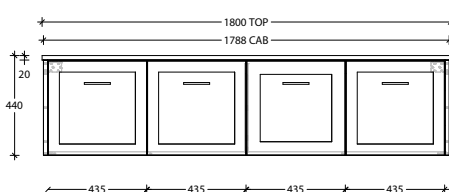

1800mm Double

Front View

Cherry Pie / Caesarstone Mineral (20mm)