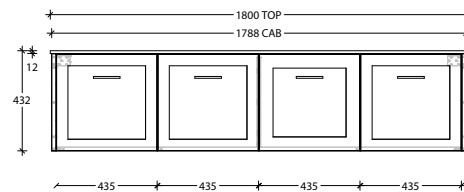

Durasein (12mm)