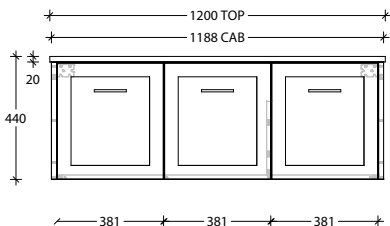

1200mm Centre

Front View

Cherry Pie / Caesarstone Mineral (20mm)