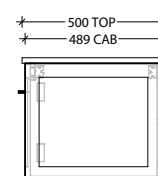

Optional Drawer Box with Premium soft-close drawers in graphite (sold separately).

To see the complete KADO range go to www.reece.com.au/bathrooms

STANDARD SIZES	600mm	750mm	900mm	1200mm Centre	1200mm Double	1500mm Centre	1500mm Double	1800mm Double
Width (mm)	600	750	900	1200	1200	1500	1500	1800
Depth (mm)	500	500	500	500	500	500	500	500
Height (mm) Cherry Pie / Caesarstone	850	850	850	850	850	850	850	850
Height (mm) - Durasein (12mm)	842	842	842	842	842	842	842	842
Number of Doors	2	2	2	3	3	3	3	4
Basin Configurations	Centre	Centre	Centre	Centre	Double	Centre	Double	Double

Side View

750mm

Front View

Cherry Pie / Caesarstone Mineral (20mm)

Durasein (12mm)

Top View

Side View

900mm