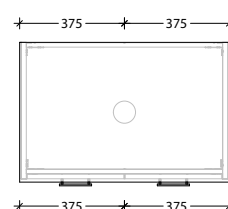

Optional Drawer Box with Premium soft-close drawers in graphite (sold separately).

To see the complete KADO range go to www.reece.com.au/bathrooms

STANDARD SIZES	600mm	750mm	900mm	1200mm Centre	1200mm Double	1500mm Centre	1500mm Double	1800mm Double
Width (mm)	600	750	900	1200	1200	1500	1500	1800
Depth (mm)	500	500	500	500	500	500	500	500
Height (mm) Cherry Pie / Caesarstone	850	850	850	850	850	850	850	850
Height (mm) - Durasein (12mm)	842	842	842	842	842	842	842	842
Number of Doors	2	2	2	3	3	3	3	4
Basin Configurations	Centre	Centre	Centre	Centre	Double	Centre	Double	Double

Side View

750mm

Front View

Cherry Pie / Caesarstone Mineral (20mm)

Durasein (12mm)

Top View

Side View

900mm