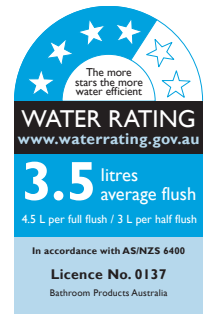

Roca The Gap Round Close Coupled Back to Wall Rimless Overheight Back Inlet Toilet Suite with Soft Close Quick Release Thin Seat White (4 Star)

10036

SPECIFICATIONS

Recommended Use	Domestic, Hotel & Commercial
Pan Material	Vitreous China
Toilet Seat Material	Urea
Weight of Pan	31 kg
Weight of Cistern	11 kg
Water Inlet Position	Back Inlet
Toilet Seat Type	Soft Close Quick Release
Rim Configuration	Rimless
Outlet Type	Universal S & P

WARRANTY

Warranty - Domestic Use	15 Years
Spare Parts & Labour	12 Months

Please refer to Warranty Page for full Terms and Conditions

Dimensions are nominal measurements only.

CLEANING RECOMMENDATIONS:

We recommend the use of soapy water or approved cleaners. This product should not be cleaned with abrasive materials. Damage caused by any improper treatment is not covered by the product warranty. Refer to Warranty Conditions

Disclaimer: Products in this specification manual must by regulation be installed by licensed and registered trade people. The manufacturer/distributor reserves the right to vary specifications or delete models from their range without prior notification. Dimensions are nominal measurements only. Dimensions and set-outs listed are correct at time of publication however the manufacturer/distributor takes no responsibility for printing errors.

Published 19/07/2024

To see the complete Roca range go to www.reece.com.au/bathrooms