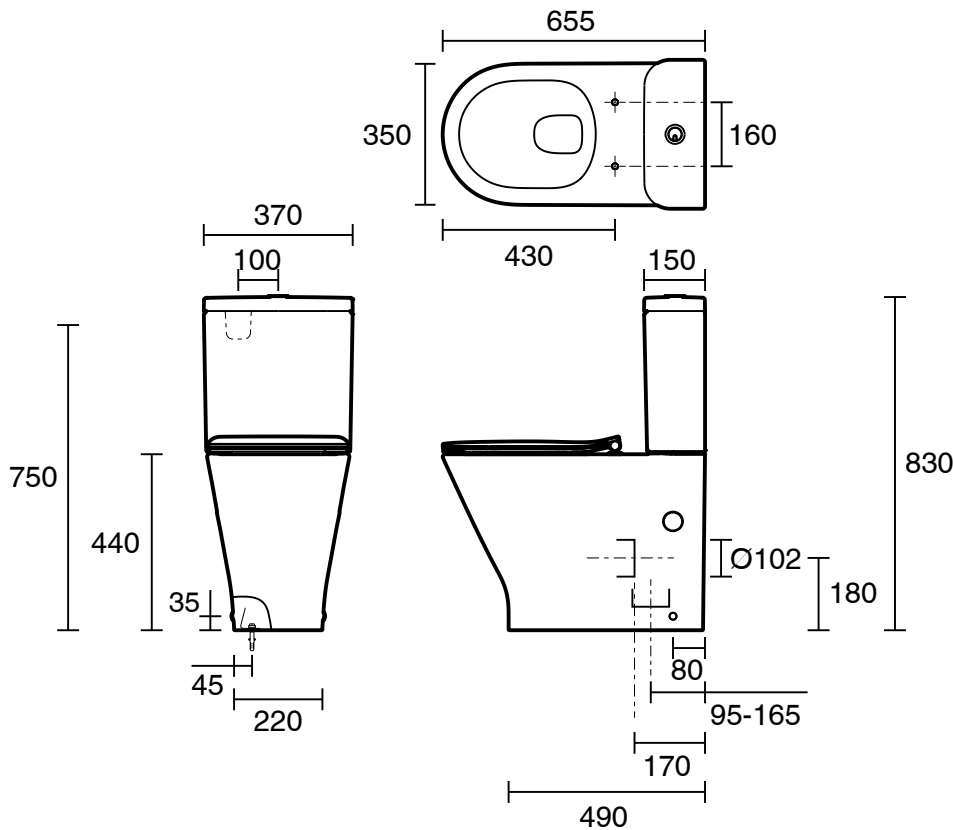

Roca The Gap Round Close Coupled Back to Wall Rimless Overheight Back Inlet Toilet Suite with Soft Close Quick Release Thin Seat White (4 Star)

10036

SPECIFICATIONS

Recommended Use	Domestic, Hotel & Commercial
Pan Material	Vitreous China
Toilet Seat Material	Urea
Weight of Pan	31 kg
Weight of Cistern	11 kg
Water Inlet Position	Back Inlet
Toilet Seat Type	Soft Close Quick Release
Rim Configuration	Rimless
Outlet Type	Universal S & P

WARRANTY

Warranty - Domestic Use	15 Years
Spare Parts & Labour	12 Months

Please refer to Warranty Page for full Terms and Conditions

Dimensions are nominal measurements only.

CLEANING RECOMMENDATIONS:

We recommend the use of soapy water or approved cleaners. This product should not be cleaned with abrasive materials. Damage caused by any improper treatment is not covered by the product warranty. Refer to Warranty Conditions

Disclaimer: Products in this specification manual must by regulation be installed by licensed and registered trade people. The manufacturer/distributor reserves the right to vary specifications or delete models from their range without prior notification. Dimensions are nominal measurements only. Dimensions and set-outs listed are correct at time of publication however the manufacturer/distributor takes no responsibility for printing errors.

Published 19/07/2024

To see the complete Roca range go to www.reece.com.au/bathrooms