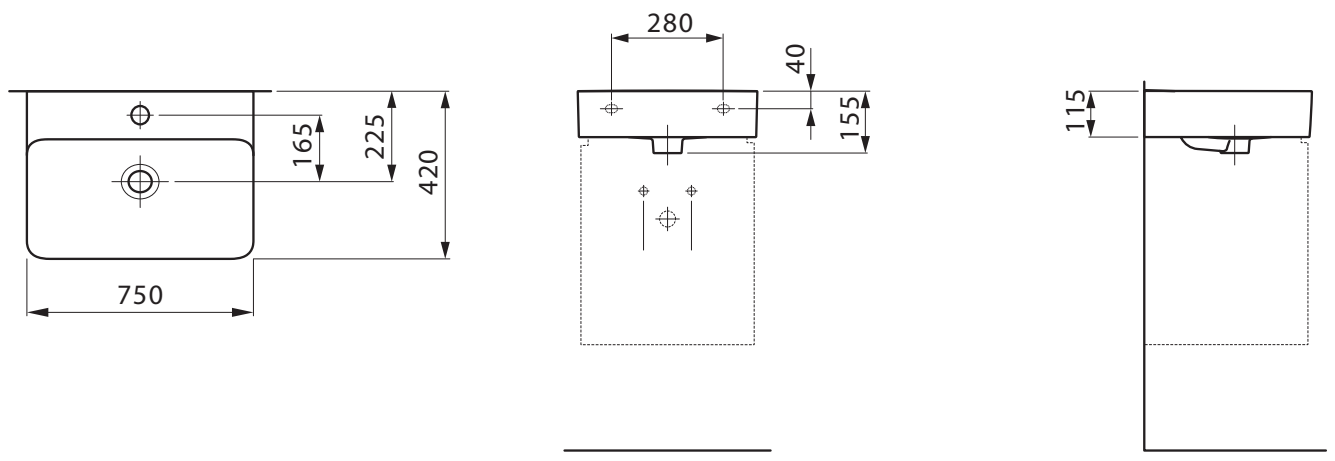

Dimensions are nominal measurements only.

Disclaimer: Products in this specification manual must by regulation be installed by licensed and registered trade people. The manufacturer/distributor reserves the right to vary specifications or delete models from their range without prior notification. Dimensions are nominal measurements only. Dimensions and set-outs listed are correct at time of publication however the manufacturer/distributor takes no responsibility for printing errors.

Published 16/01/2018

To see the complete Laufen range go to www.reece.com.au/bathrooms