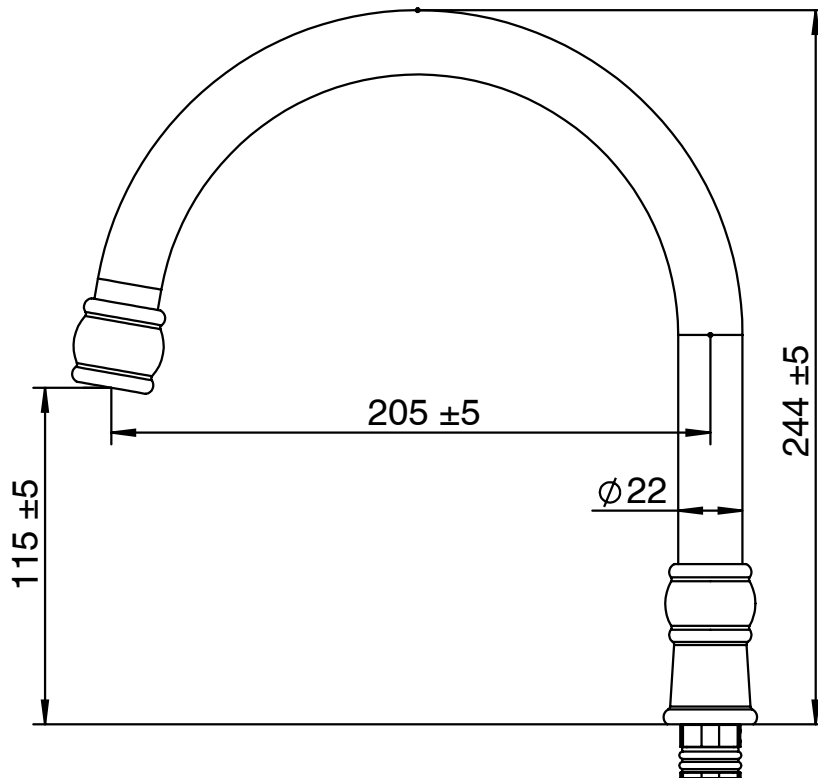

Milli Voir Hob Gooseneck Sink / Spa Outlet Only Brushed Gunmetal (4 Star)

2265545

SPECIFICATIONS

Recommended Use	Domestic, hotel and commercial
Colour	Gunmetal
Material	DR Brass
Recommended Pressure Range	150 - 500 kPa
Max Continuous Working Pressure	500 kPa
Max Continuous Working Temperature	80 deg C
Suitable for Storage Tank Hot Water	Yes
Suitable for Continuous Flow Hot Water	Yes
Suitable for Gravity Feed Hot Water	No

WARRANTY

Warranty - Domestic Use	15 Years
Spare Parts & Labour	12 Months

Please refer to Warranty Page for full Terms and Conditions

Dimensions are nominal measurements only.

CLEANING RECOMMENDATIONS:

We recommend the use of soapy water or approved cleaners. This product should not be cleaned with abrasive materials. Damage caused by any improper treatment is not covered by the product warranty. Refer to Warranty Conditions

Disclaimer: Products in this specification manual must by regulation be installed by licensed and registered trade people. The manufacturer/distributor reserves the right to vary specifications or delete models from their range without prior notification. Dimensions are nominal measurements only. Dimensions and set-outs listed are correct at time of publication however the manufacturer/distributor takes no responsibility for printing errors.

Published 01/06/2020

To see the complete Milli range go to www.reece.com.au