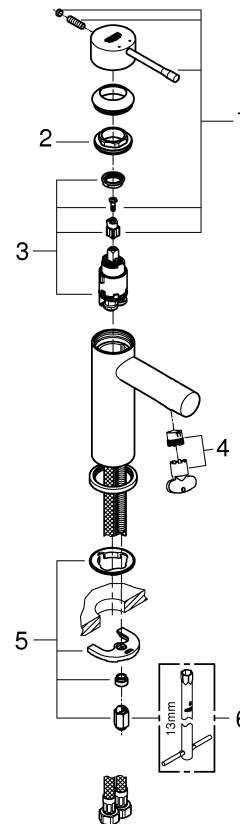

Smooth body
Flexible Connection Hoses
DR-brass

Installation instructions

Installation instructions

Installation Instructions

Flush piping system prior and after installation of fitting thoroughly.

Installation and connection-Refer to the dimensional drawing above.

This product must be installed in conformance with local codes e.g. AS/NZS 3500 series of standard!

Flow pressure: min. 50kPa bar – recommended 100 – 500 kPa

Note:

Open cold and hot water supply and check connections for leakage!

Care

For directions on the care of this fitting, please refer to the accompanying care instructions.

ESSENCE NEW
BASIN MIXER
MODEL #32215001

Pure Freude
an Wasser

Spare Parts

Pos.-nr.	Product Description	Order-nr.	Units per package
1	Lever	46917000	1
2	Fitting ring	46715000	1
3	Cartridge	46580000	1
4	Mousseur	13943000	
5	Shank fastening assembly	46645000	1
6	Mounting wrench - optional extra	19017000	1