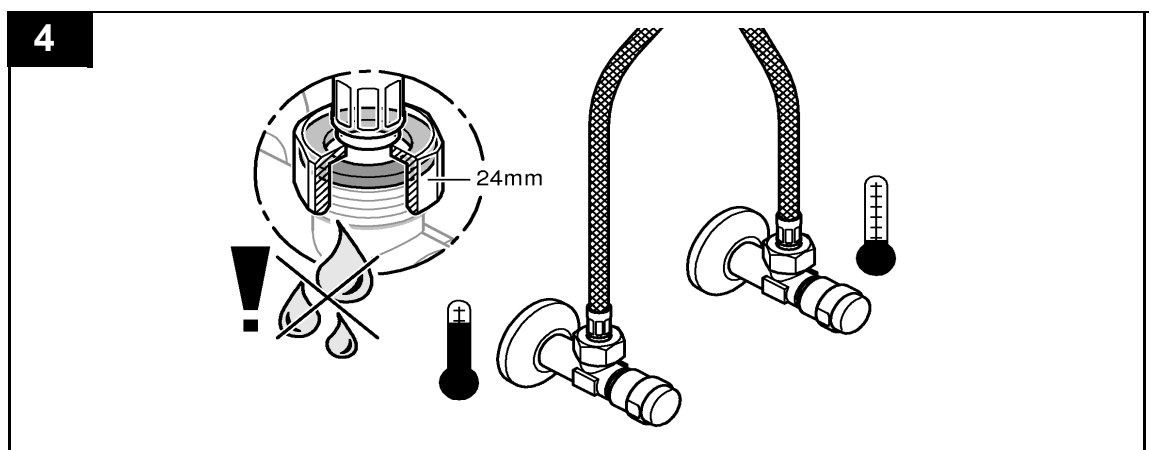

ESSENCE NEW
BASIN MIXER
MODEL #32215001

Pure Freude
an Wasser

GROHE

Product Specifications

Product Description

Essence New
Single-Lever Basin Mixer

S-Size
Single Hole Installation
Metal Lever

GROHE SilkMove® 28 mm Ceramic Cartridge with temperature limiter
GROHE StarLight® chrome finish
GROHE EcoJoy® 6 Litres p/min Mousseur (Aerator)
GROHE QuickFix®Plus Installation System

Smooth body
Flexible Connection Hoses
DR-brass

Installation instructions

Installation instructions

Installation Instructions

Flush piping system prior and after installation of fitting thoroughly.

Installation and connection-Refer to the dimensional drawing above.