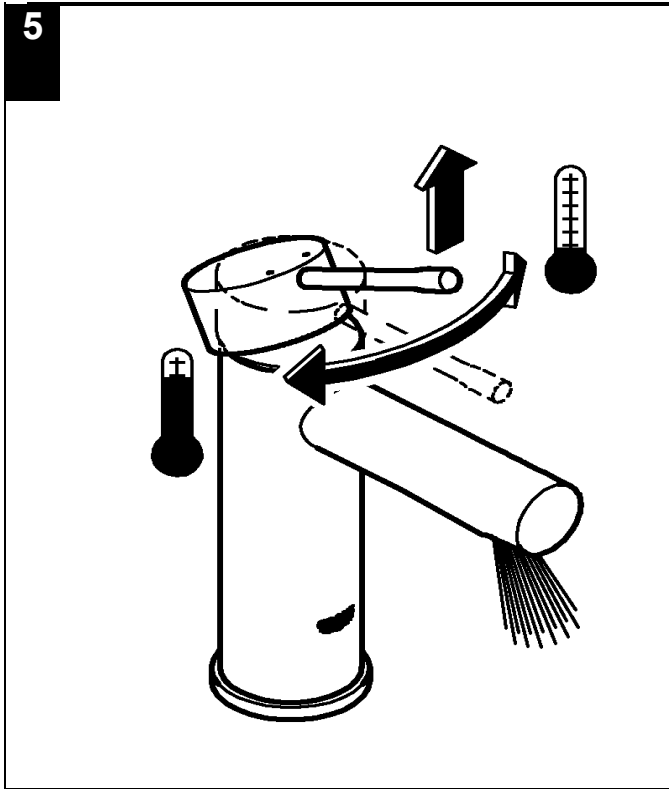

ESSENCE NEW
BASIN MIXER
MODEL #32215001

Pure Freude
an Wasser

GROHE

Product Specifications

Product Description

Essence New
Single-Lever Basin Mixer

S-Size
Single Hole Installation
Metal Lever

GROHE SilkMove® 28 mm Ceramic Cartridge with temperature limiter
GROHE StarLight® chrome finish
GROHE EcoJoy® 6 Litres p/min Mousseur (Aerator)
GROHE QuickFix®Plus Installation System

Smooth body
Flexible Connection Hoses
DR-brass

Installation instructions

Installation instructions

Installation Instructions

Flush piping system prior and after installation of fitting thoroughly.

Installation and connection-Refer to the dimensional drawing above.