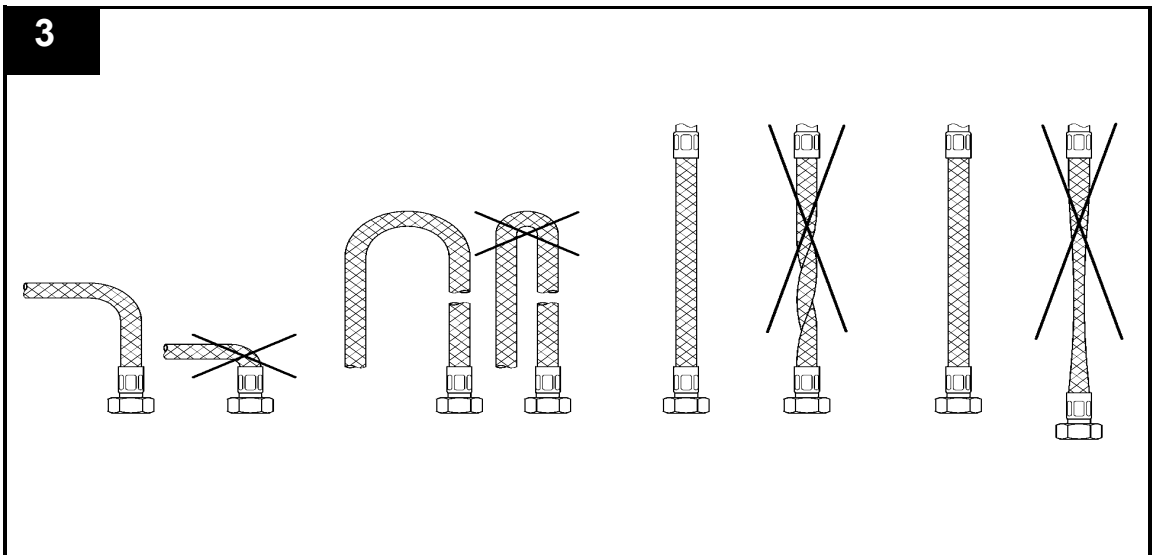

ESSENCE NEW
BASIN MIXER
MODEL #32215001

Pure Freude
an Wasser

GROHE

Product Specifications

Product Description

Essence New
Single-Lever Basin Mixer

S-Size
Single Hole Installation
Metal Lever

GROHE SilkMove® 28 mm Ceramic Cartridge with temperature limiter
GROHE StarLight® chrome finish
GROHE EcoJoy® 6 Litres p/min Mousseur (Aerator)
GROHE QuickFix®Plus Installation System

Smooth body
Flexible Connection Hoses
DR-brass

Installation instructions

Installation instructions

Installation Instructions

Flush piping system prior and after installation of fitting thoroughly.

Installation and connection-Refer to the dimensional drawing above.