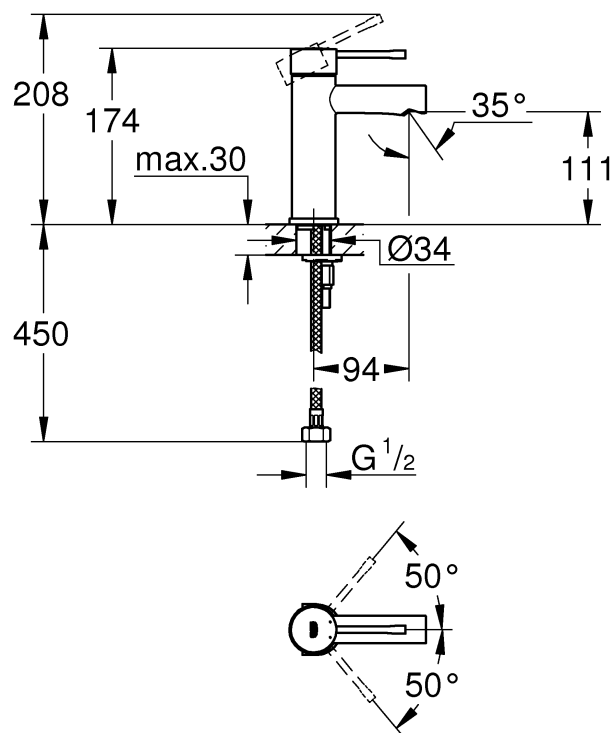

ESSENCE NEW
BASIN MIXER
MODEL #32215001

Pure Freude
an Wasser

GROHE

Product Specifications

Product Description

Essence New
Single-Lever Basin Mixer

S-Size
Single Hole Installation
Metal Lever

GROHE SilkMove® 28 mm Ceramic Cartridge with temperature limiter
GROHE StarLight® chrome finish
GROHE EcoJoy® 6 Litres p/min Mousseur (Aerator)
GROHE QuickFix®Plus Installation System

Smooth body
Flexible Connection Hoses
DR-brass

Installation instructions

Installation instructions

Installation Instructions

Flush piping system prior and after installation of fitting thoroughly.

Installation and connection-Refer to the dimensional drawing above.

Care

For directions on the care of this fitting, please refer to the accompanying care instructions.

ESSENCE NEW
BASIN MIXER
MODEL #32215001

Pure Freude
an Wasser

Spare Parts

Pos.-nr.	Product Description	Order-nr.	Units per package
1	Lever	46917000	1
2	Fitting ring	46715000	1
3	Cartridge	46580000	1
4	Mousseur	13943000	
5	Shank fastening assembly	46645000	1
6	Mounting wrench - optional extra	19017000	1