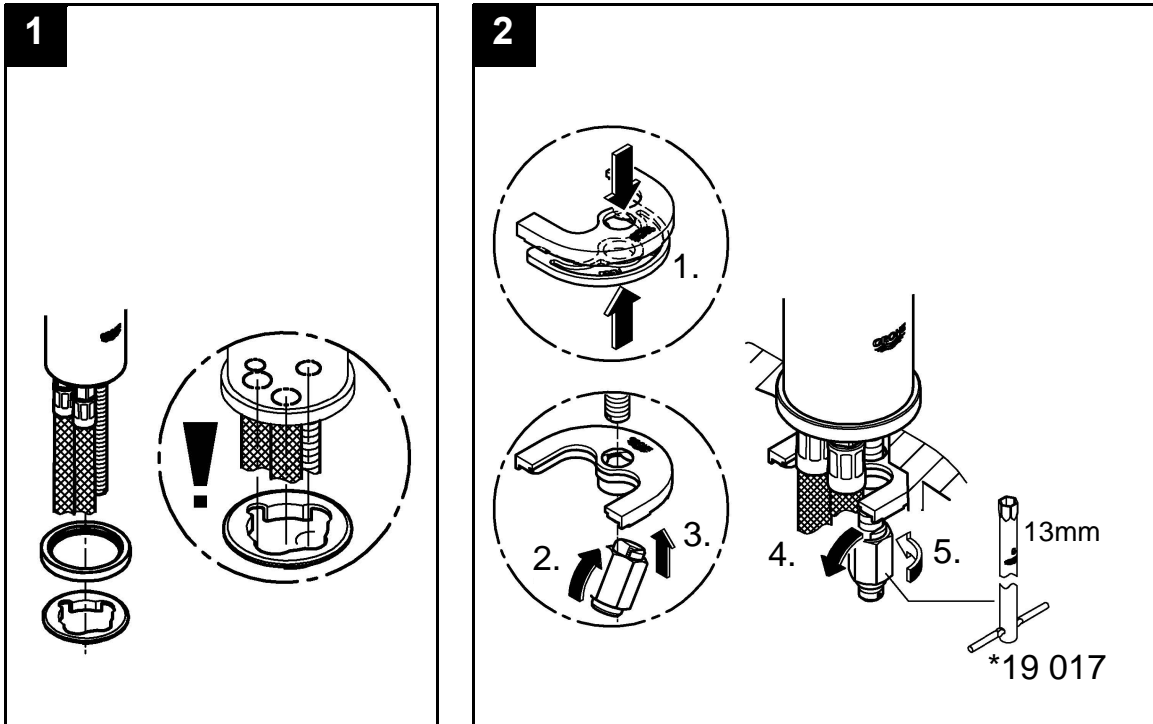

ESSENCE NEW
BASIN MIXER
MODEL #32215001

Pure Freude
an Wasser

GROHE

Product Specifications

Product Description

Essence New
Single-Lever Basin Mixer

S-Size
Single Hole Installation
Metal Lever

GROHE SilkMove® 28 mm Ceramic Cartridge with temperature limiter
GROHE StarLight® chrome finish
GROHE EcoJoy® 6 Litres p/min Mousseur (Aerator)
GROHE QuickFix®Plus Installation System

Smooth body
Flexible Connection Hoses
DR-brass

Installation instructions

Installation instructions

Installation Instructions

Flush piping system prior and after installation of fitting thoroughly.

Installation and connection-Refer to the dimensional drawing above.