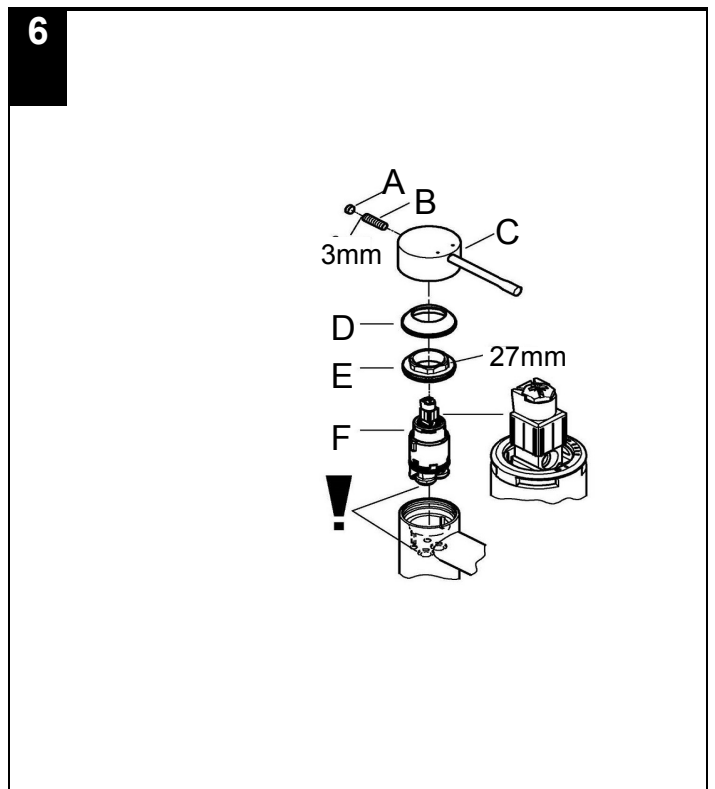

ESSENCE NEW
BASIN MIXER
MODEL #32215001

Pure Freude
an Wasser

GROHE

Product Specifications

Product Description

Essence New
Single-Lever Basin Mixer

S-Size
Single Hole Installation
Metal Lever

GROHE SilkMove® 28 mm Ceramic Cartridge with temperature limiter
GROHE StarLight® chrome finish
GROHE EcoJoy® 6 Litres p/min Mousseur (Aerator)
GROHE QuickFix®Plus Installation System

Smooth body
Flexible Connection Hoses
DR-brass

Installation instructions

Installation instructions

Installation Instructions

Flush piping system prior and after installation of fitting thoroughly.

Installation and connection-Refer to the dimensional drawing above.