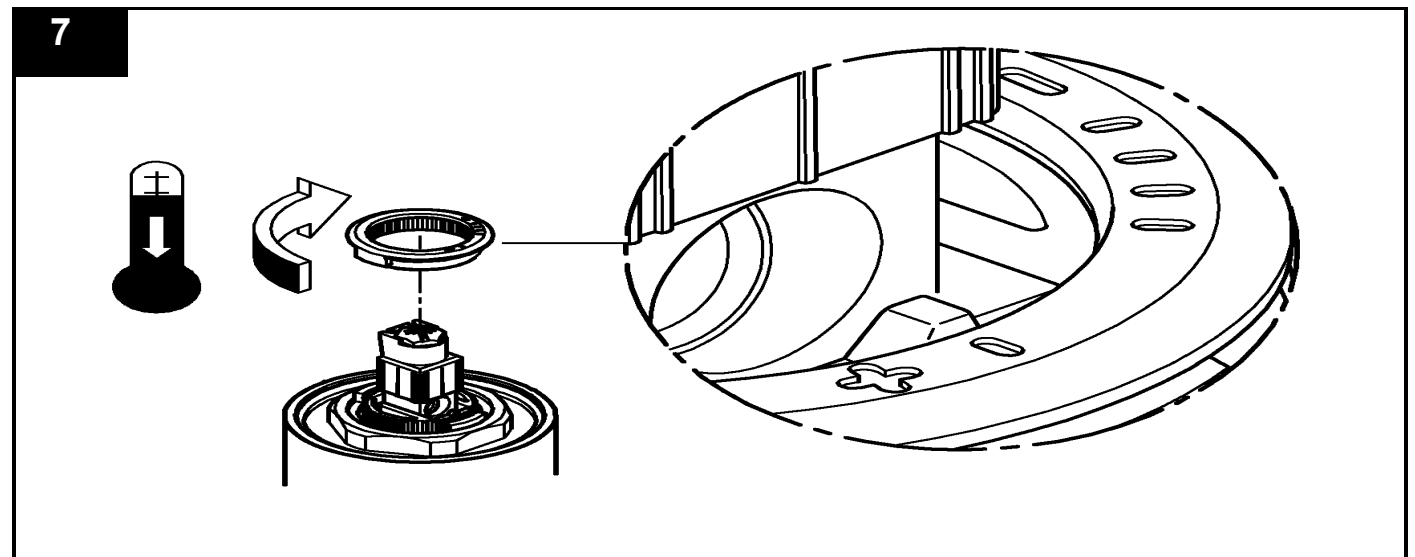

ESSENCE NEW
BASIN MIXER
MODEL #32215001

Pure Freude
an Wasser

GROHE

Product Specifications

Product Description

Essence New
Single-Lever Basin Mixer

S-Size
Single Hole Installation
Metal Lever

GROHE SilkMove® 28 mm Ceramic Cartridge with temperature limiter
GROHE StarLight® chrome finish
GROHE EcoJoy® 6 Litres p/min Mousseur (Aerator)
GROHE QuickFix®Plus Installation System

Smooth body
Flexible Connection Hoses
DR-brass

Installation instructions

Installation instructions

Installation Instructions

Flush piping system prior and after installation of fitting thoroughly.

Installation and connection-Refer to the dimensional drawing above.