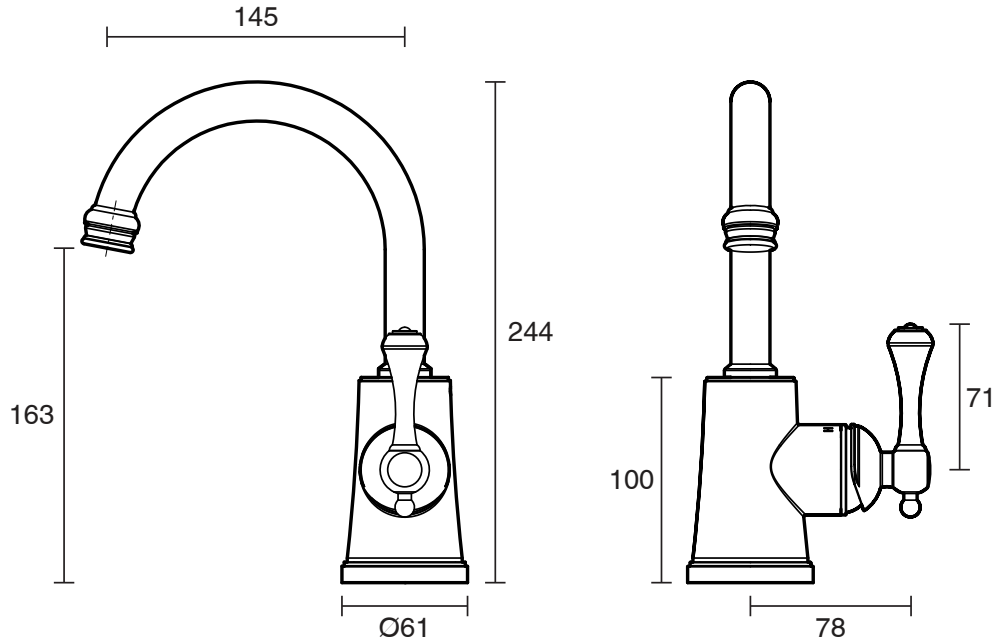

## Kado Era Basin Mixer Brass Gold (5 Star)

9507562

SPECIFICATIONS	
Recommended Use	Domestic, Hotel & Commercial
Colour	Brass Gold
Finish	Polished
Material	DR Brass
Recommended Pressure Range	150 - 500 kPa
Maximum Continuous Working Temperature	80 deg C
Suitable for Storage Tank Hot Water	Yes
Suitable for Continuous Flow Hot Water	Yes
Suitable for Gravity Feed Hot Water	No
WARRANTY	
Warranty - Domestic Use	10 Years
Spare Parts & Labour	12 Months
<i>Please refer to Warranty Page for full Terms and Conditions</i>	

Dimensions are nominal measurements only.