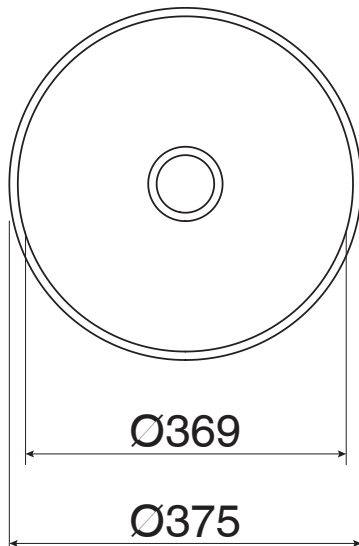

Alape Scopio Counter Basin 375mm White

9508136

SPECIFICATIONS

Recommended Use	Domestic, Hotel & Commercial
Material	Glazed Steel
Colour	White
Bowl Capacity	8.7 Litres
Weight	9.1kgs
Fixing	Bench Mounted
Taphole Configuration	No Taphole
Overflow Configuration	No Overflow
Plug & Waste	Sold Separately
Tapware	Sold Separately

WARRANTY

Warranty - Domestic Use	15 Years
Spare Parts & Labour	12 Months

Please refer to Warranty Page for full Terms and Conditions

Dimensions are nominal measurements only.

CLEANING RECOMMENDATIONS:

We recommend the use of soapy water or approved cleaners. This product should not be cleaned with abrasive materials. Damage caused by any improper treatment is not covered by the product warranty. Refer to Warranty Conditions

Disclaimer: Products in this specification manual must by regulation be installed by licensed and registered trade people. The manufacturer/distributor reserves the right to vary specifications or delete models from their range without prior notification. Dimensions are nominal measurements only. Dimensions and set-outs listed are correct at time of publication however the manufacturer/distributor takes no responsibility for printing errors.

Published 21/06/2021

To see the complete Alape range go to
www.reece.com.au