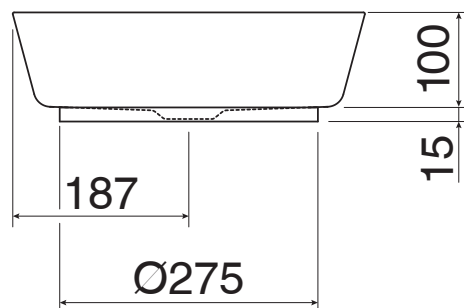

Alape Scopio Counter Basin 375mm White

9508136

SPECIFICATIONS

Recommended Use	Domestic, Hotel & Commercial
Material	Glazed Steel
Colour	White
Bowl Capacity	8.7 Litres
Weight	9.1kgs
Fixing	Bench Mounted
Taphole Configuration	No Taphole
Overflow Configuration	No Overflow
Plug & Waste	Sold Separately
Tapware	Sold Separately

WARRANTY

Warranty - Domestic Use	15 Years
Spare Parts & Labour	12 Months

Please refer to Warranty Page for full Terms and Conditions

Dimensions are nominal measurements only.

CLEANING RECOMMENDATIONS:

We recommend the use of soapy water or approved cleaners. This product should not be cleaned with abrasive materials. Damage caused by any improper treatment is not covered by the product warranty. Refer to Warranty Conditions

Disclaimer: Products in this specification manual must by regulation be installed by licensed and registered trade people. The manufacturer/distributor reserves the right to vary specifications or delete models from their range without prior notification. Dimensions are nominal measurements only. Dimensions and set-outs listed are correct at time of publication however the manufacturer/distributor takes no responsibility for printing errors.

Published 21/06/2021

To see the complete Alape range go to
www.reece.com.au