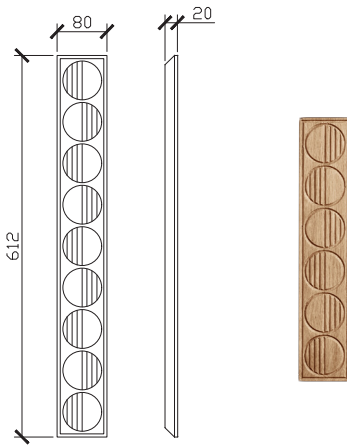

Adorn under counter wall hung vanity with legs, door/s & grande handle

GRANDE HANDLE OPTIONS

Eclipse (Solid American Oak)