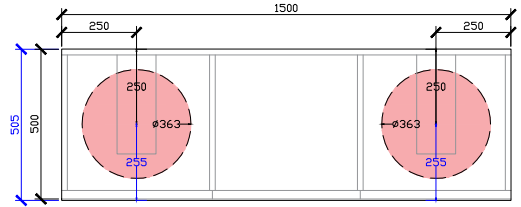

Adorn under counter wall hung vanity with legs, door/s & grande handle

KADO LUX UNDER COUNTER 415DIA 363DIA CORIAN CUTOUT

1500W: CENTRE & DOUBLE BASIN | OFFSET LEFT & RIGHT