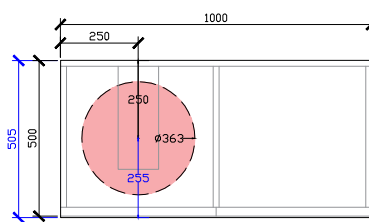

1000W: CENTRE | OFFSET LEFT & RIGHT