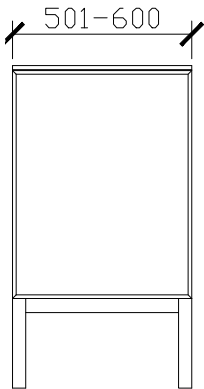

Adorn under counter wall hung vanity with legs, door/s & grande handle

STANDARD SIZES

500mm

600mm

INTERNAL VIEW for all sizes

SIDE VIEW for all sizes

1000mm

Adorn under counter wall hung vanity with legs, door/s & grande handle

STANDARD SIZES

1200mm

1500mm

1800mm

Adorn under counter wall hung vanity with legs, door/s & grande handle

CUSTOM SIZES

501-600mm

601-800mm

INTERNAL VIEW for all sizes

SIDE VIEW for all sizes

801-1100mm

Adorn under counter wall hung vanity with legs, door/s & grande handle

CUSTOM SIZES

1101-1300mm

1301-1600mm

Adorn under counter wall hung vanity with legs, door/s & grande handle

CUSTOM SIZES

1601-1800mm

1801-2000mm

Adorn under counter wall hung vanity with legs, door/s & grande handle

KADO LUX UNDER COUNTER 415DIA 363DIA CORIAN CUTOUT

500W: CENTRE ONLY

*CORIAN TOP EXTENDS
5MM ON FRONT FOR
BULLNOSE EDGE DETAIL