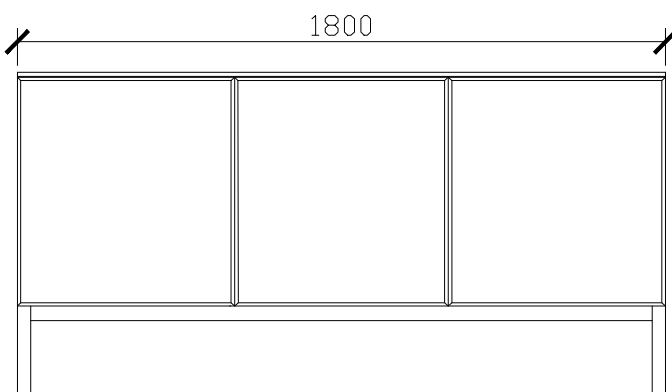

Adorn under counter wall hung vanity with legs, door/s & grande handle

STANDARD SIZES

500mm

600mm

INTERNAL VIEW for all sizes

SIDE VIEW for all sizes

1000mm

Adorn under counter wall hung vanity with legs, door/s & grande handle

STANDARD SIZES

1200mm

1500mm

1800mm

Adorn under counter wall hung vanity with legs, door/s & grande handle

CUSTOM SIZES

501-600mm

601-800mm

INTERNAL VIEW for all sizes

SIDE VIEW for all sizes

801-1100mm

Adorn under counter wall hung vanity with legs, door/s & grande handle

CUSTOM SIZES

1101-1300mm

1301-1600mm

Adorn under counter wall hung vanity with legs, door/s & grande handle

CUSTOM SIZES

1601-1800mm

1801-2000mm

Adorn under counter wall hung vanity with legs, door/s & grande handle

KADO LUX UNDER COUNTER 415DIA 363DIA CORIAN CUTOUT

500W: CENTRE ONLY

*CORIAN TOP EXTENDS
5MM ON FRONT FOR
BULLNOSE EDGE DETAIL