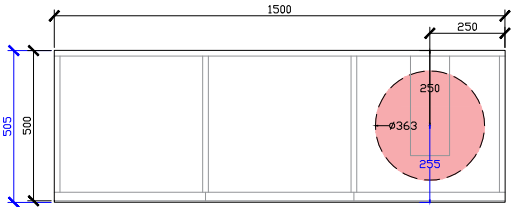

Adorn under counter wall hung vanity with legs, door/s & grande handle

KADO LUX UNDER COUNTER 415DIA 363DIA CORIAN CUTOUT

1500W: CENTRE & DOUBLE BASIN | OFFSET LEFT & RIGHT