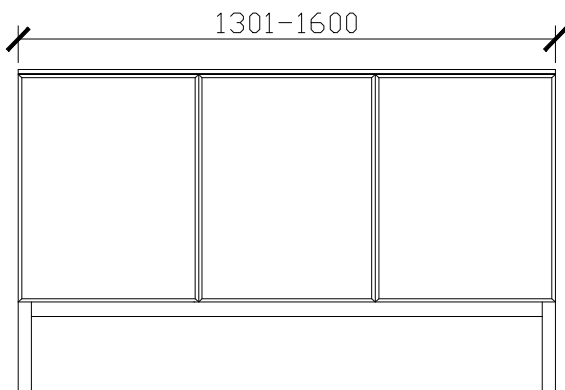

Adorn under counter wall hung vanity with legs, door/s & grande handle

STANDARD SIZES

500mm

600mm

INTERNAL VIEW for all sizes

SIDE VIEW for all sizes

1000mm

Adorn under counter wall hung vanity with legs, door/s & grande handle

STANDARD SIZES

1200mm

1500mm

1800mm

Adorn under counter wall hung vanity with legs, door/s & grande handle

CUSTOM SIZES

501-600mm

601-800mm

INTERNAL VIEW for all sizes

SIDE VIEW for all sizes

801-1100mm

Adorn under counter wall hung vanity with legs, door/s & grande handle

CUSTOM SIZES

1101-1300mm

1301-1600mm

Adorn under counter wall hung vanity with legs, door/s & grande handle

CUSTOM SIZES

1601-1800mm

1801-2000mm

Adorn under counter wall hung vanity with legs, door/s & grande handle

KADO LUX UNDER COUNTER 415DIA 363DIA CORIAN CUTOUT

500W: CENTRE ONLY

*CORIAN TOP EXTENDS
5MM ON FRONT FOR
BULLNOSE EDGE DETAIL