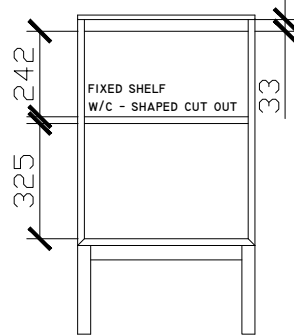

Adorn under counter wall hung vanity with legs, door/s & grande handle

STANDARD SIZES

500mm

600mm

INTERNAL VIEW for all sizes

SIDE VIEW for all sizes

1000mm

Adorn under counter wall hung vanity with legs, door/s & grande handle

STANDARD SIZES

1200mm

1500mm

1800mm

Adorn under counter wall hung vanity with legs, door/s & grande handle

CUSTOM SIZES

501-600mm

601-800mm

INTERNAL VIEW for all sizes

SIDE VIEW for all sizes

801-1100mm

Adorn under counter wall hung vanity with legs, door/s & grande handle

CUSTOM SIZES

1101-1300mm

1301-1600mm

Adorn under counter wall hung vanity with legs, door/s & grande handle

CUSTOM SIZES

1601-1800mm

1801-2000mm

Adorn under counter wall hung vanity with legs, door/s & grande handle

KADO LUX UNDER COUNTER 415DIA 363DIA CORIAN CUTOUT

500W: CENTRE ONLY

*CORIAN TOP EXTENDS
5MM ON FRONT FOR
BULLNOSE EDGE DETAIL