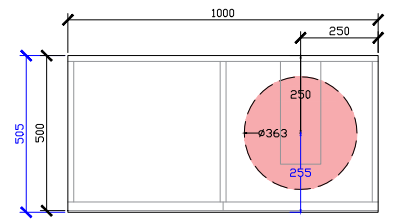

1000W: CENTRE | OFFSET LEFT & RIGHT