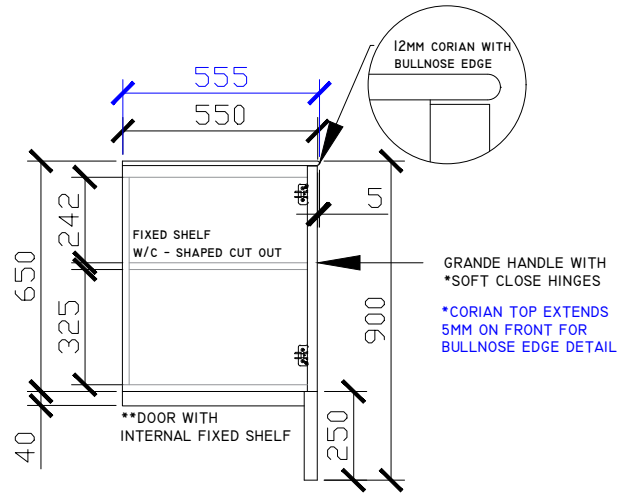

Adorn under counter wall hung vanity with legs, door/s & grande handle

STANDARD SIZES

500mm

600mm

INTERNAL VIEW for all sizes

SIDE VIEW for all sizes

1000mm

Adorn under counter wall hung vanity with legs, door/s & grande handle

STANDARD SIZES

1200mm

1500mm

1800mm

Adorn under counter wall hung vanity with legs, door/s & grande handle

CUSTOM SIZES

501-600mm

601-800mm

INTERNAL VIEW for all sizes

SIDE VIEW for all sizes

801-1100mm

Adorn under counter wall hung vanity with legs, door/s & grande handle

CUSTOM SIZES

1101-1300mm

1301-1600mm

Adorn under counter wall hung vanity with legs, door/s & grande handle

CUSTOM SIZES

1601-1800mm

1801-2000mm

Adorn under counter wall hung vanity with legs, door/s & grande handle

KADO LUX UNDER COUNTER 415DIA 363DIA CORIAN CUTOUT

500W: CENTRE ONLY

*CORIAN TOP EXTENDS
5MM ON FRONT FOR
BULLNOSE EDGE DETAIL