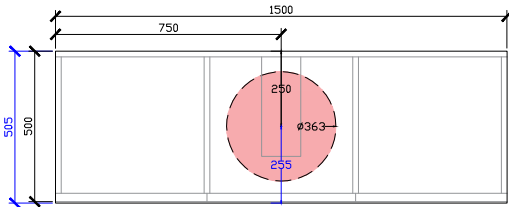

Adorn under counter wall hung vanity with legs, door/s & grande handle

KADO LUX UNDER COUNTER 415DIA 363DIA CORIAN CUTOUT

1500W: CENTRE & DOUBLE BASIN | OFFSET LEFT & RIGHT