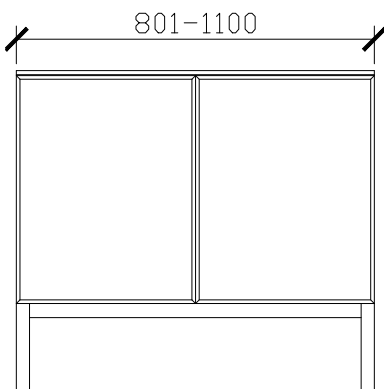

Adorn under counter wall hung vanity with legs, door/s & grande handle

STANDARD SIZES

500mm

600mm

INTERNAL VIEW for all sizes

SIDE VIEW for all sizes

1000mm

Adorn under counter wall hung vanity with legs, door/s & grande handle

STANDARD SIZES

1200mm

1500mm

1800mm

Adorn under counter wall hung vanity with legs, door/s & grande handle

CUSTOM SIZES

501-600mm

601-800mm

INTERNAL VIEW for all sizes

SIDE VIEW for all sizes

801-1100mm

Adorn under counter wall hung vanity with legs, door/s & grande handle

CUSTOM SIZES

1101-1300mm

1301-1600mm

Adorn under counter wall hung vanity with legs, door/s & grande handle

CUSTOM SIZES

1601-1800mm

1801-2000mm

Adorn under counter wall hung vanity with legs, door/s & grande handle

KADO LUX UNDER COUNTER 415DIA 363DIA CORIAN CUTOUT

500W: CENTRE ONLY

*CORIAN TOP EXTENDS
5MM ON FRONT FOR
BULLNOSE EDGE DETAIL