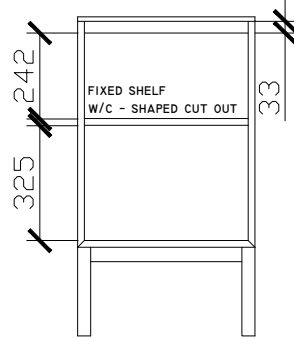

Adorn under counter wall hung vanity with legs, door/s & grande handle

STANDARD SIZES

500mm

600mm

INTERNAL VIEW for all sizes

SIDE VIEW for all sizes

1000mm

Adorn under counter wall hung vanity with legs, door/s & grande handle

STANDARD SIZES

1200mm

1500mm

1800mm

Adorn under counter wall hung vanity with legs, door/s & grande handle

CUSTOM SIZES

501-600mm

601-800mm

INTERNAL VIEW for all sizes

SIDE VIEW for all sizes

801-1100mm

Adorn under counter wall hung vanity with legs, door/s & grande handle

CUSTOM SIZES

1101-1300mm

1301-1600mm

Adorn under counter wall hung vanity with legs, door/s & grande handle

CUSTOM SIZES

1601-1800mm

1801-2000mm

Adorn under counter wall hung vanity with legs, door/s & grande handle

KADO LUX UNDER COUNTER 415DIA 363DIA CORIAN CUTOUT

500W: CENTRE ONLY

*CORIAN TOP EXTENDS
5MM ON FRONT FOR
BULLNOSE EDGE DETAIL