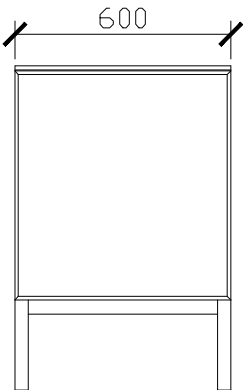

Adorn under counter wall hung vanity with legs, door/s & grande handle

STANDARD SIZES

500mm

600mm

INTERNAL VIEW for all sizes

SIDE VIEW for all sizes

1000mm

Adorn under counter wall hung vanity with legs, door/s & grande handle

STANDARD SIZES

1200mm

1500mm

1800mm

Adorn under counter wall hung vanity with legs, door/s & grande handle

CUSTOM SIZES

501-600mm

601-800mm

INTERNAL VIEW for all sizes

SIDE VIEW for all sizes

801-1100mm

Adorn under counter wall hung vanity with legs, door/s & grande handle

CUSTOM SIZES

1101-1300mm

1301-1600mm

Adorn under counter wall hung vanity with legs, door/s & grande handle

CUSTOM SIZES

1601-1800mm

1801-2000mm

Adorn under counter wall hung vanity with legs, door/s & grande handle

KADO LUX UNDER COUNTER 415DIA 363DIA CORIAN CUTOUT

500W: CENTRE ONLY

*CORIAN TOP EXTENDS
5MM ON FRONT FOR
BULLNOSE EDGE DETAIL