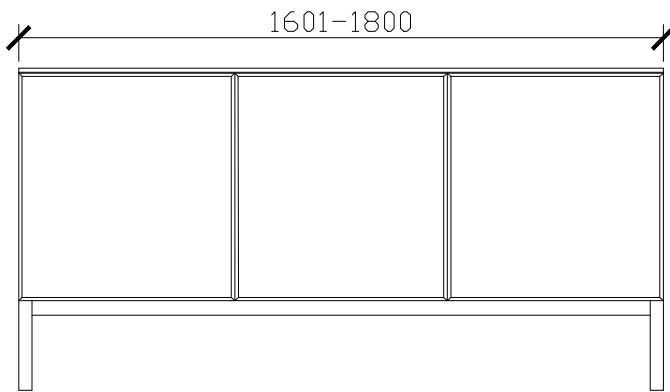

Adorn under counter wall hung vanity with legs, door/s & grande handle

STANDARD SIZES

500mm

600mm

INTERNAL VIEW for all sizes

SIDE VIEW for all sizes

1000mm

Adorn under counter wall hung vanity with legs, door/s & grande handle

STANDARD SIZES

1200mm

1500mm

1800mm

Adorn under counter wall hung vanity with legs, door/s & grande handle

CUSTOM SIZES

501-600mm

601-800mm

INTERNAL VIEW for all sizes

SIDE VIEW for all sizes

801-1100mm

Adorn under counter wall hung vanity with legs, door/s & grande handle

CUSTOM SIZES

1101-1300mm

1301-1600mm

Adorn under counter wall hung vanity with legs, door/s & grande handle

CUSTOM SIZES

1601-1800mm

1801-2000mm

Adorn under counter wall hung vanity with legs, door/s & grande handle

KADO LUX UNDER COUNTER 415DIA 363DIA CORIAN CUTOUT

500W: CENTRE ONLY

*CORIAN TOP EXTENDS
5MM ON FRONT FOR
BULLNOSE EDGE DETAIL