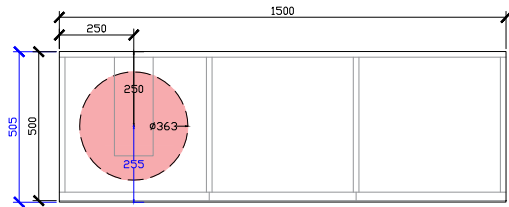

Adorn under counter wall hung vanity with legs, door/s & grande handle

KADO LUX UNDER COUNTER 415DIA 363DIA CORIAN CUTOUT

1500W: CENTRE & DOUBLE BASIN | OFFSET LEFT & RIGHT