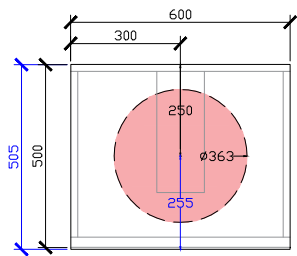

600W: CENTRE ONLY