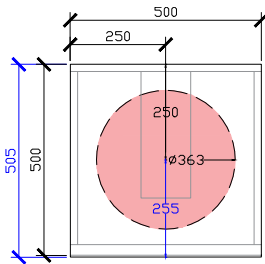

Adorn under counter wall hung vanity with legs, door/s & grande handle

STANDARD SIZES

500mm

600mm

INTERNAL VIEW for all sizes

SIDE VIEW for all sizes

1000mm

Adorn under counter wall hung vanity with legs, door/s & grande handle

STANDARD SIZES

1200mm

1500mm

1800mm

Adorn under counter wall hung vanity with legs, door/s & grande handle

CUSTOM SIZES

501-600mm

601-800mm

INTERNAL VIEW for all sizes

SIDE VIEW for all sizes

801-1100mm

Adorn under counter wall hung vanity with legs, door/s & grande handle

CUSTOM SIZES

1101-1300mm

1301-1600mm

Adorn under counter wall hung vanity with legs, door/s & grande handle

CUSTOM SIZES

1601-1800mm

1801-2000mm

Adorn under counter wall hung vanity with legs, door/s & grande handle

KADO LUX UNDER COUNTER 415DIA 363DIA CORIAN CUTOUT

500W: CENTRE ONLY

*CORIAN TOP EXTENDS
5MM ON FRONT FOR
BULLNOSE EDGE DETAIL