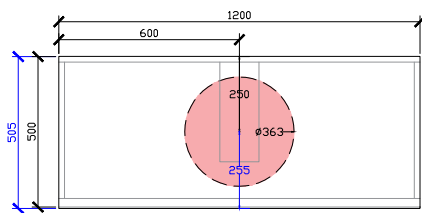

1200W: CENTRE | OFFSET LEFT & RIGHT