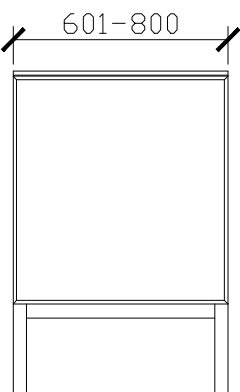

Adorn under counter wall hung vanity with legs, door/s & grande handle

STANDARD SIZES

500mm

600mm

INTERNAL VIEW for all sizes

SIDE VIEW for all sizes

1000mm

Adorn under counter wall hung vanity with legs, door/s & grande handle

STANDARD SIZES

1200mm

1500mm

1800mm

Adorn under counter wall hung vanity with legs, door/s & grande handle

CUSTOM SIZES

501-600mm

601-800mm

INTERNAL VIEW for all sizes

SIDE VIEW for all sizes

801-1100mm

Adorn under counter wall hung vanity with legs, door/s & grande handle

CUSTOM SIZES

1101-1300mm

1301-1600mm

Adorn under counter wall hung vanity with legs, door/s & grande handle

CUSTOM SIZES

1601-1800mm

1801-2000mm

Adorn under counter wall hung vanity with legs, door/s & grande handle

KADO LUX UNDER COUNTER 415DIA 363DIA CORIAN CUTOUT

500W: CENTRE ONLY

*CORIAN TOP EXTENDS
5MM ON FRONT FOR
BULLNOSE EDGE DETAIL