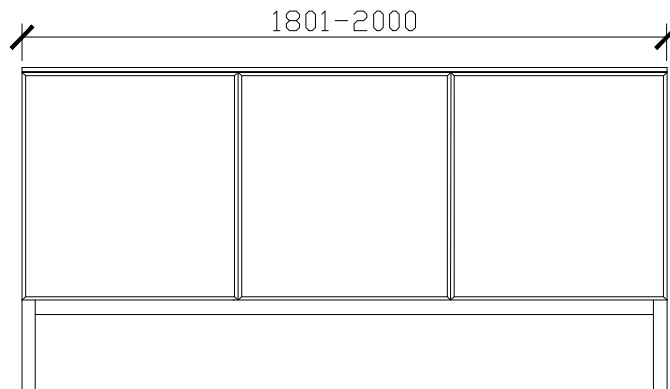

1801-2000mm