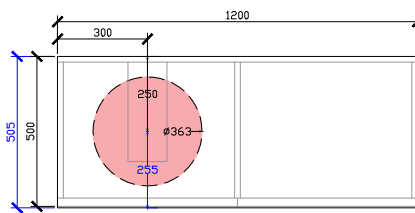

1200W: CENTRE | OFFSET LEFT & RIGHT