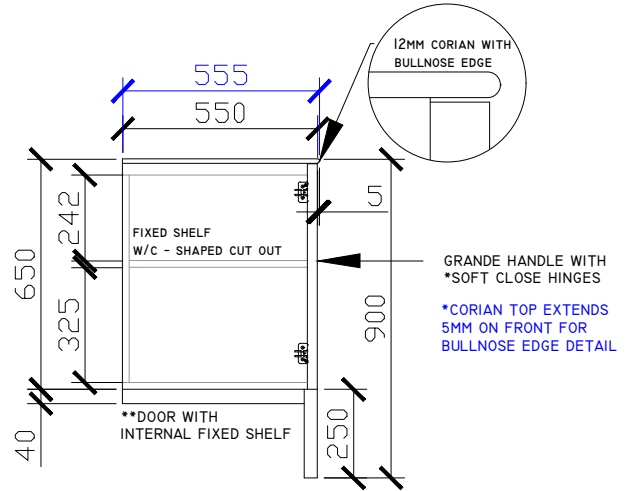

Adorn under counter wall hung vanity with legs, door/s & grande handle

STANDARD SIZES

500mm

600mm

INTERNAL VIEW for all sizes

SIDE VIEW for all sizes

1000mm

Adorn under counter wall hung vanity with legs, door/s & grande handle

STANDARD SIZES

1200mm

1500mm

1800mm

Adorn under counter wall hung vanity with legs, door/s & grande handle

CUSTOM SIZES

501-600mm

601-800mm

INTERNAL VIEW for all sizes

SIDE VIEW for all sizes

801-1100mm

Adorn under counter wall hung vanity with legs, door/s & grande handle

CUSTOM SIZES

1101-1300mm

1301-1600mm

Adorn under counter wall hung vanity with legs, door/s & grande handle

CUSTOM SIZES

1601-1800mm

1801-2000mm

Adorn under counter wall hung vanity with legs, door/s & grande handle

KADO LUX UNDER COUNTER 415DIA 363DIA CORIAN CUTOUT

500W: CENTRE ONLY

*CORIAN TOP EXTENDS
5MM ON FRONT FOR
BULLNOSE EDGE DETAIL