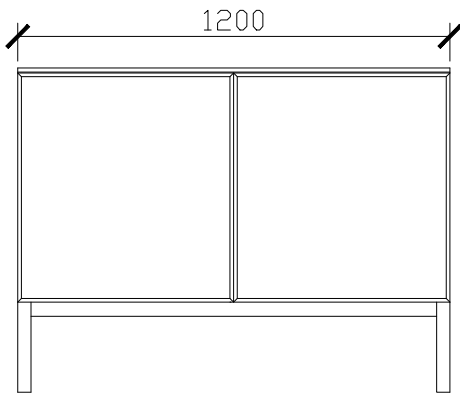

Adorn under counter wall hung vanity with legs, door/s & grande handle

STANDARD SIZES

500mm

600mm

INTERNAL VIEW for all sizes

SIDE VIEW for all sizes

1000mm

Adorn under counter wall hung vanity with legs, door/s & grande handle

STANDARD SIZES

1200mm

1500mm

1800mm

Adorn under counter wall hung vanity with legs, door/s & grande handle

CUSTOM SIZES

501-600mm

601-800mm

INTERNAL VIEW for all sizes

SIDE VIEW for all sizes

801-1100mm

Adorn under counter wall hung vanity with legs, door/s & grande handle

CUSTOM SIZES

1101-1300mm

1301-1600mm

Adorn under counter wall hung vanity with legs, door/s & grande handle

CUSTOM SIZES

1601-1800mm

1801-2000mm

Adorn under counter wall hung vanity with legs, door/s & grande handle

KADO LUX UNDER COUNTER 415DIA 363DIA CORIAN CUTOUT

500W: CENTRE ONLY

*CORIAN TOP EXTENDS
5MM ON FRONT FOR
BULLNOSE EDGE DETAIL