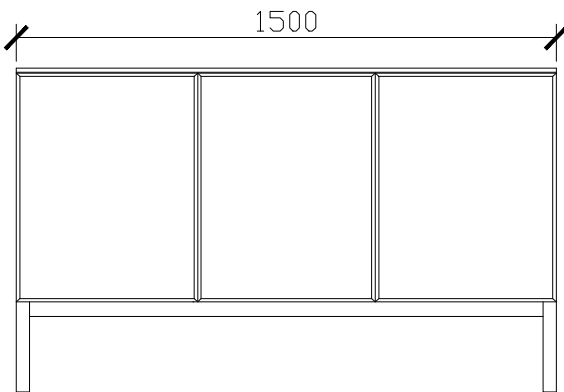

Adorn under counter wall hung vanity with legs, door/s & grande handle

STANDARD SIZES

500mm

600mm

INTERNAL VIEW for all sizes

SIDE VIEW for all sizes

1000mm

Adorn under counter wall hung vanity with legs, door/s & grande handle

STANDARD SIZES

1200mm

1500mm

1800mm

Adorn under counter wall hung vanity with legs, door/s & grande handle

CUSTOM SIZES

501-600mm

601-800mm

INTERNAL VIEW for all sizes

SIDE VIEW for all sizes

801-1100mm

Adorn under counter wall hung vanity with legs, door/s & grande handle

CUSTOM SIZES

1101-1300mm

1301-1600mm

Adorn under counter wall hung vanity with legs, door/s & grande handle

CUSTOM SIZES

1601-1800mm

1801-2000mm

Adorn under counter wall hung vanity with legs, door/s & grande handle

KADO LUX UNDER COUNTER 415DIA 363DIA CORIAN CUTOUT

500W: CENTRE ONLY

*CORIAN TOP EXTENDS
5MM ON FRONT FOR
BULLNOSE EDGE DETAIL