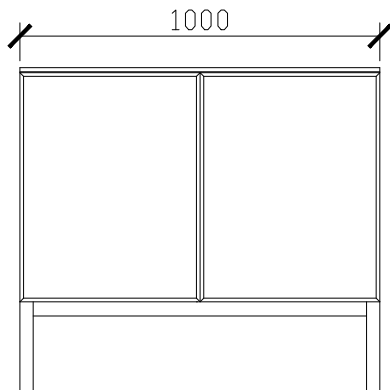

Adorn under counter wall hung vanity with legs, door/s & grande handle

STANDARD SIZES

500mm

600mm

INTERNAL VIEW for all sizes

SIDE VIEW for all sizes

1000mm

Adorn under counter wall hung vanity with legs, door/s & grande handle

STANDARD SIZES

1200mm

1500mm

1800mm

Adorn under counter wall hung vanity with legs, door/s & grande handle

CUSTOM SIZES

501-600mm

601-800mm

INTERNAL VIEW for all sizes

SIDE VIEW for all sizes

801-1100mm

Adorn under counter wall hung vanity with legs, door/s & grande handle

CUSTOM SIZES

1101-1300mm

1301-1600mm

Adorn under counter wall hung vanity with legs, door/s & grande handle

CUSTOM SIZES

1601-1800mm

1801-2000mm

Adorn under counter wall hung vanity with legs, door/s & grande handle

KADO LUX UNDER COUNTER 415DIA 363DIA CORIAN CUTOUT

500W: CENTRE ONLY

*CORIAN TOP EXTENDS
5MM ON FRONT FOR
BULLNOSE EDGE DETAIL