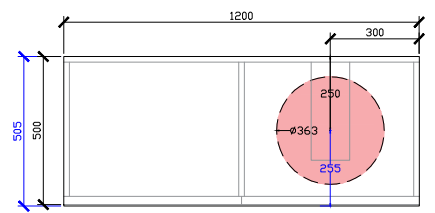

1200W: CENTRE | OFFSET LEFT & RIGHT