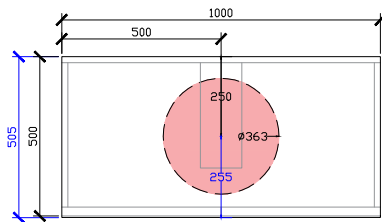

1000W: CENTRE | OFFSET LEFT & RIGHT