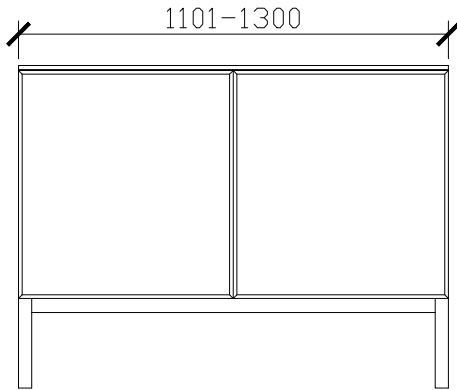

Adorn under counter wall hung vanity with legs, door/s & grande handle

STANDARD SIZES

500mm

600mm

INTERNAL VIEW for all sizes

SIDE VIEW for all sizes

1000mm

Adorn under counter wall hung vanity with legs, door/s & grande handle

STANDARD SIZES

1200mm

1500mm

1800mm

Adorn under counter wall hung vanity with legs, door/s & grande handle

CUSTOM SIZES

501-600mm

601-800mm

INTERNAL VIEW for all sizes

SIDE VIEW for all sizes

801-1100mm

Adorn under counter wall hung vanity with legs, door/s & grande handle

CUSTOM SIZES

1101-1300mm

1301-1600mm

Adorn under counter wall hung vanity with legs, door/s & grande handle

CUSTOM SIZES

1601-1800mm

1801-2000mm

Adorn under counter wall hung vanity with legs, door/s & grande handle

KADO LUX UNDER COUNTER 415DIA 363DIA CORIAN CUTOUT

500W: CENTRE ONLY

*CORIAN TOP EXTENDS
5MM ON FRONT FOR
BULLNOSE EDGE DETAIL