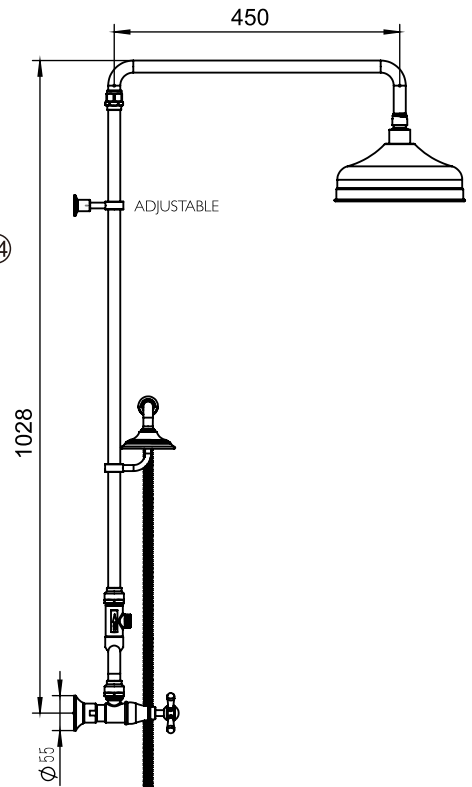

## EXPOSED TWIN TELEPHONE SHOWER SET INSTALLATION

PRODUCT CODE: 4204465/4204466  
FINISH: CHROME

### PACKAGING INCLUDES

- 1 2 × 1/2×3/4" Copper Nut
- 2 2 × Cover Plate
- 3 2 × Rubber Washer
- 4 2 × Wall Body
- 5 3 × Olive Lock
- 6 3 × Nut
- 7 1 × Bridge Connector
- 8 1 × Diverter
- 9 1 × Shower Rail
- 10 1 × Mounting Ring
- 11 1 × Mounting Bracker
- 12 1 × Shower Cradle
- 13 1 × Shower Arm
- 14 1 × 8" Shower Rose
- 15 1 × Telephone Shower
- 16 1 × Shower Hose
- 17 1 × Allenkey Screw Pack