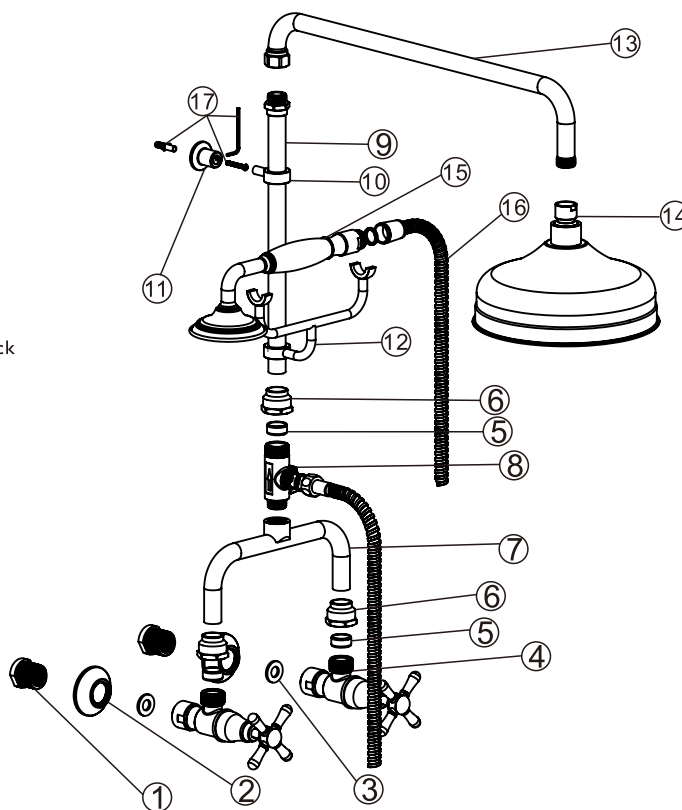

## EXPOSED TWIN TELEPHONE SHOWER SET INSTALLATION

PRODUCT CODE: 4204465/4204466  
FINISH: CHROME

### PACKAGING INCLUDES

- 1 2 × 1/2×3/4" Copper Nut
- 2 2 × Cover Plate
- 3 2 × Rubber Washer
- 4 2 × Wall Body
- 5 3 × Olive Lock
- 6 3 × Nut
- 7 1 × Bridge Connector
- 8 1 × Diverter
- 9 1 × Shower Rail
- 10 1 × Mounting Ring
- 11 1 × Mounting Bracker
- 12 1 × Shower Cradle
- 13 1 × Shower Arm
- 14 1 × 8" Shower Rose
- 15 1 × Telephone Shower
- 16 1 × Shower Hose
- 17 1 × Allenkey Screw Pack