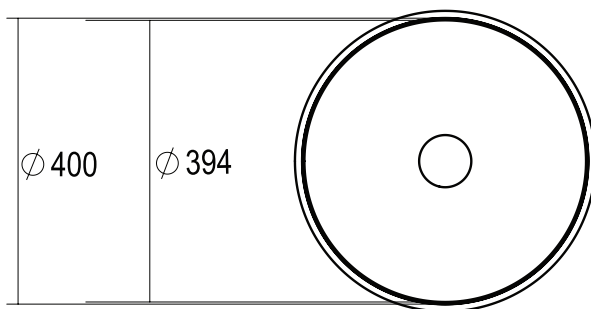

Alape™

Alape Unisono Semi Inset Basin 400mm White

9506193

SPECIFICATIONS

Recommended Use	Domestic, Hotel & Commercial
Material	Enamelled Glazed Steel
Colour	White
Bowl Capacity	11.5 Litres
Weight	5.9kgs
Fixing	Inset Installation (adhesive supplied)
Taphole Configuration	No Taphole
Overflow Configuration	No Overflow
Plug & Waste	32 x 40mm plug and waste. (NOTE: European waste is supplied with the product. Not suitable for Australian application.)
Tapware	Sold Separately

WARRANTY

Warranty - Domestic Use	15 Years
Spare Parts & Labour	12 Months

Please refer to Warranty Page for full Terms and Conditions

Dimensions are nominal measurements only.

CLEANING RECOMMENDATIONS:

We recommend the use of soapy water or approved cleaners. This product should not be cleaned with abrasive materials. Damage caused by any improper treatment is not covered by the product warranty. Refer to Warranty Conditions

Disclaimer: Products in this specification manual must by regulation be installed by licensed and registered trade people. The manufacturer/distributor reserves the right to vary specifications or delete models from their range without prior notification. Dimensions are nominal measurements only. Dimensions and set-outs listed are correct at time of publication however the manufacturer/distributor takes no responsibility for printing errors.

Published 05/07/2021

To see the complete Alape range go to www.reece.com.au