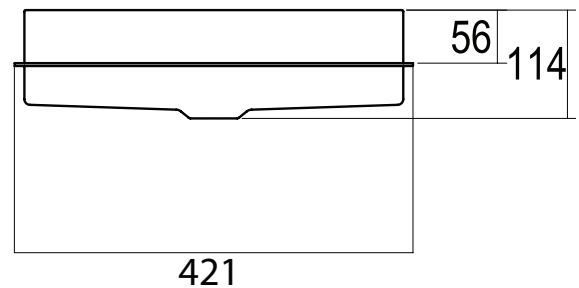

Alape™

Alape Unisono Semi Inset Basin 400mm White

9506193

SPECIFICATIONS

Recommended Use	Domestic, Hotel & Commercial
Material	Enamelled Glazed Steel
Colour	White
Bowl Capacity	11.5 Litres
Weight	5.9kgs
Fixing	Inset Installation (adhesive supplied)
Taphole Configuration	No Taphole
Overflow Configuration	No Overflow
Plug & Waste	32 x 40mm plug and waste. (NOTE: European waste is supplied with the product. Not suitable for Australian application.)
Tapware	Sold Separately

WARRANTY

Warranty - Domestic Use	15 Years
Spare Parts & Labour	12 Months

Please refer to Warranty Page for full Terms and Conditions

Dimensions are nominal measurements only.

CLEANING RECOMMENDATIONS:

We recommend the use of soapy water or approved cleaners. This product should not be cleaned with abrasive materials. Damage caused by any improper treatment is not covered by the product warranty. Refer to Warranty Conditions

Disclaimer: Products in this specification manual must by regulation be installed by licensed and registered trade people. The manufacturer/distributor reserves the right to vary specifications or delete models from their range without prior notification. Dimensions are nominal measurements only. Dimensions and set-outs listed are correct at time of publication however the manufacturer/distributor takes no responsibility for printing errors.

Published 05/07/2021

To see the complete Alape range go to www.reece.com.au