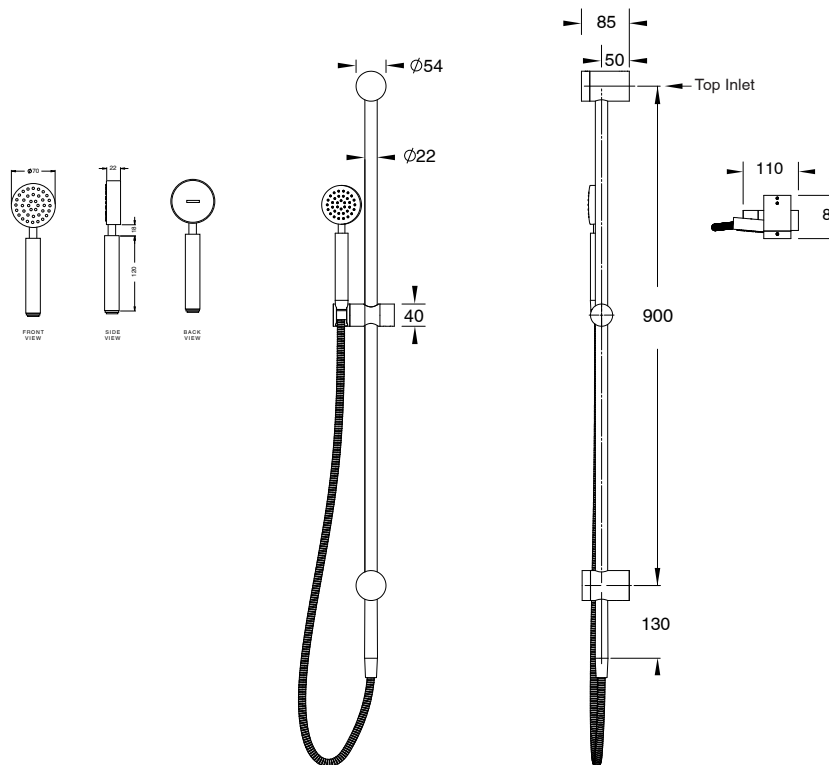

Milli Mood Edit Single Rail Shower with Wall Water Inlet PVD Brushed Gunmetal (3 Star)

9511835

SPECIFICATIONS

Recommended Use	Domestic, Hotel & Commercial
Colour	PVD Brushed Gunmetal
Recommended Pressure Range	300 - 500 kPa
Maximum Continuous Working Temperature	65 deg C
Suitable for Storage Tank Hot Water	Yes
Suitable for Continuous Flow Hot Water	Yes
Suitable for Gravity Feed Hot Water	No

WARRANTY

Warranty - Domestic Use	15 Years
Spare Parts & Labour	12 Months

Please refer to Warranty Page for full Terms and Conditions

Dimensions are nominal measurements only.

CLEANING RECOMMENDATIONS:

We recommend the use of soapy water or approved cleaners. This product should not be cleaned with abrasive materials. Damage caused by any improper treatment is not covered by the product warranty. Refer to Warranty Conditions

Disclaimer: Products in this specification manual must by regulation be installed by licensed and registered trade people. The manufacturer/distributor reserves the right to vary specifications or delete models from their range without prior notification. Dimensions are nominal measurements only. Dimensions and set-outs listed are correct at time of publication however the manufacturer/distributor takes no responsibility for printing errors.

Published 05/07/2024

To see the complete Milli range go to www.reece.com.au