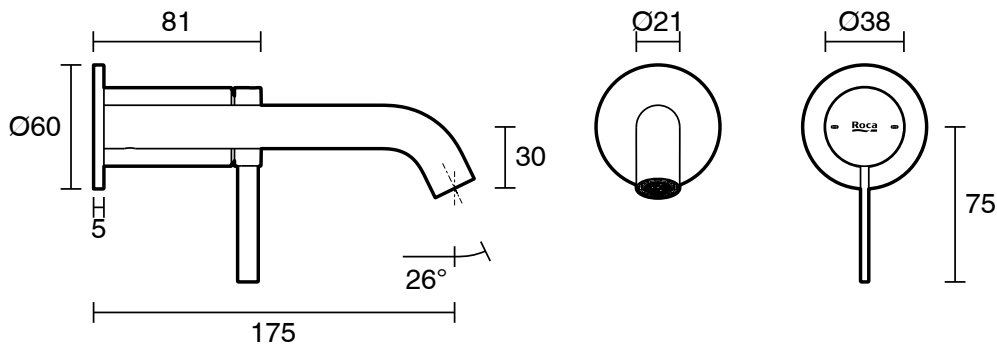

Roca Ona Wall Basin/Bath Mixer Tap Set Trimset Brushed Brass (6 Star)

13706

SPECIFICATIONS	
Recommended Use	Domestic;Commercial;Hotel
Colour Category	Brass
Colour Finish	Brushed Brass
Max Continuous Working Pressure (kPa)	500
Max Continuous Working Temperature (deg C)	65
Hot Water Unit Suitability	Storage Tank;Continuous Flow
WARRANTY	
Warranty - Domestic Use (Years)	15
Spare Parts & Labour (Years)	1
<i>Please refer to Warranty Page for full Terms and Conditions</i>	

Disclaimer: Products in this specification manual must by regulation be installed by licensed and registered trade people. The manufacturer/distributor reserves the right to vary specifications or delete models from their range without prior notification. Dimensions are nominal measurements only. Dimensions and set-outs listed are correct at time of publication however the manufacturer/distributor takes no responsibility for printing errors.