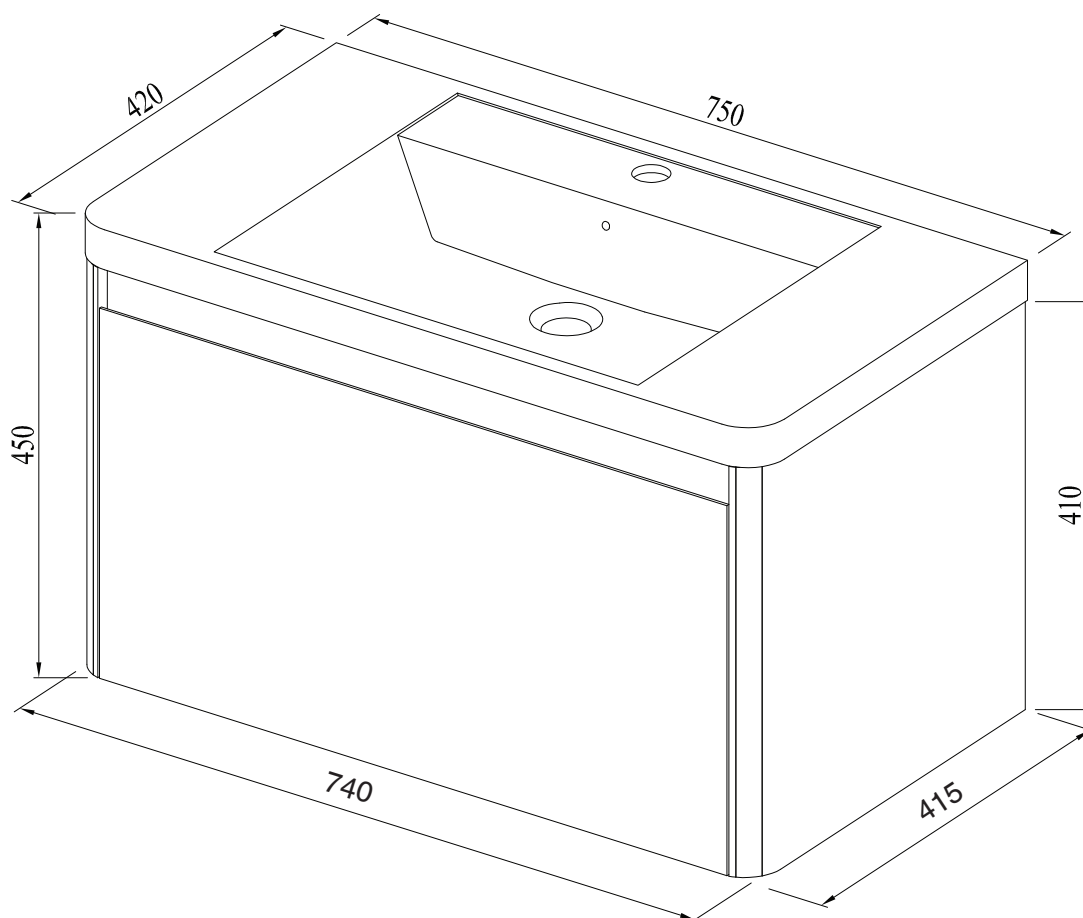

Posh Solus Wall Hung Vanity Unit 1 Drawer Centre Basin 1 Taphole 750mm White

SPECIFICATIONS

Recommended Use	Domestic, Hotel & Commercial	
Material	Basin	Acrylic
	Cabinet	Pinewood & MDF
Colour	White	
Basin Capacity	8.8 litres	
Fixing	Wall Mounted (Bolted/Screwed to wall - brackets supplied)	
Taphole Configuration	1 Taphole	
Overflow Configuration	Overflow	
Waste Size	32x40mm with Overflow (not included)	
Plug & Waste	Sold Separately	
Tapware	Sold Separately	

WARRANTY

Warranty - Domestic Use	7 Years
Spare Parts & Labour	12 Months

Please refer to Warranty Page for full Terms and Conditions

Dimensions are nominal measurements only.

Disclaimer: Products in this specification manual must by regulation be installed by licensed and registered trade people. The manufacturer/distributor reserves the right to vary specifications or delete models from their range without prior notification. Dimensions are nominal measurements only. Dimensions and set-outs listed are correct at time of publication however the manufacturer/distributor takes no responsibility for printing errors.

Published 14/12/2018