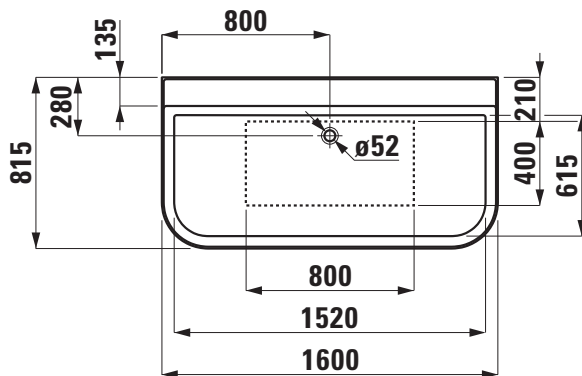

LAUFEN Sonar Freestanding Bath with Overflow 1600x815 White

9510104

SPECIFICATIONS

Recommended Use	Domestic, Hotel & Commercial
Material	Sentec Solid Surface
Colour	White
Capacity	270 ltr
Weight	112 kg
Overflow Configuration	Overflow
Plug & Waste	Included

WARRANTY

Warranty - Domestic Use	15 Years
Spare Parts & Labour	12 Months

Please refer to Warranty Page for full Terms and Conditions

Dimensions are nominal measurements only.

CLEANING RECOMMENDATIONS:

We recommend the use of soapy water or approved cleaners. This product should not be cleaned with abrasive materials. Damage caused by any improper treatment is not covered by the product warranty. Refer to Warranty Conditions

Disclaimer: Products in this specification manual must by regulation be installed by licensed and registered trade people. The manufacturer/distributor reserves the right to vary specifications or delete models from their range without prior notification. Dimensions are nominal measurements only. Dimensions and set-outs listed are correct at time of publication however the manufacturer/distributor takes no responsibility for printing errors.

Published 08/06/2021

To see the complete LAUFEN range go to www.reece.com.au