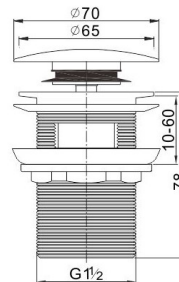

LAUFEN Sonar Freestanding Bath with Overflow 1600x815 White

9510104

SPECIFICATIONS

Recommended Use	Domestic, Hotel & Commercial
Material	Sentec Solid Surface
Colour	White
Capacity	270 ltr
Weight	112 kg
Overflow Configuration	Overflow
Plug & Waste	Included

WARRANTY

Warranty - Domestic Use	15 Years
Spare Parts & Labour	12 Months

Please refer to Warranty Page for full Terms and Conditions

Dimensions are nominal measurements only.

CLEANING RECOMMENDATIONS:

We recommend the use of soapy water or approved cleaners. This product should not be cleaned with abrasive materials. Damage caused by any improper treatment is not covered by the product warranty. Refer to Warranty Conditions

Disclaimer: Products in this specification manual must by regulation be installed by licensed and registered trade people. The manufacturer/distributor reserves the right to vary specifications or delete models from their range without prior notification. Dimensions are nominal measurements only. Dimensions and set-outs listed are correct at time of publication however the manufacturer/distributor takes no responsibility for printing errors.

Published 08/06/2021

To see the complete LAUFEN range go to www.reece.com.au