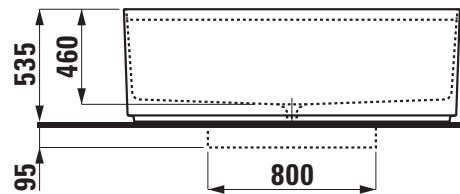

LAUFEN Sonar Freestanding Bath with Overflow 1600x815 White

9510104

SPECIFICATIONS

Recommended Use	Domestic, Hotel & Commercial
Material	Sentec Solid Surface
Colour	White
Capacity	270 ltr
Weight	112 kg
Overflow Configuration	Overflow
Plug & Waste	Included

WARRANTY

Warranty - Domestic Use	15 Years
Spare Parts & Labour	12 Months

Please refer to Warranty Page for full Terms and Conditions

Dimensions are nominal measurements only.

CLEANING RECOMMENDATIONS:

We recommend the use of soapy water or approved cleaners. This product should not be cleaned with abrasive materials. Damage caused by any improper treatment is not covered by the product warranty. Refer to Warranty Conditions

Disclaimer: Products in this specification manual must by regulation be installed by licensed and registered trade people. The manufacturer/distributor reserves the right to vary specifications or delete models from their range without prior notification. Dimensions are nominal measurements only. Dimensions and set-outs listed are correct at time of publication however the manufacturer/distributor takes no responsibility for printing errors.

Published 08/06/2021

To see the complete LAUFEN range go to www.reece.com.au