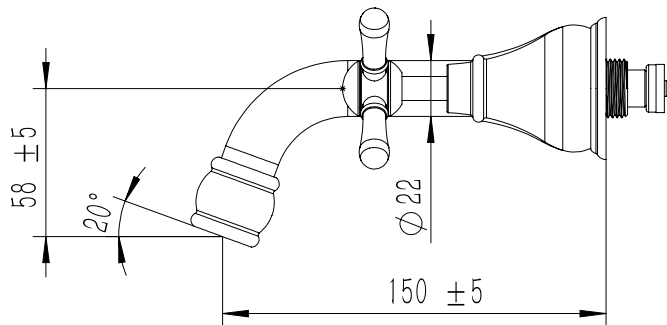

WARRANTY

Warranty - Domestic Use	15 Years
Spare Parts & Labour	12 Months

Please refer to Warranty Page for full Terms and Conditions

Dimensions are nominal measurements only.

CLEANING RECOMMENDATIONS:

We recommend the use of soapy water or approved cleaners. This product should not be cleaned with abrasive materials. Damage caused by any improper treatment is not covered by the product warranty. Refer to Warranty Conditions

Disclaimer: Products in this specification manual must by regulation be installed by licensed and registered trade people. The manufacturer/distributor reserves the right to vary specifications or delete models from their range without prior notification. Dimensions are nominal measurements only. Dimensions and set-outs listed are correct at time of publication however the manufacturer/distributor takes no responsibility for printing errors.

Published 01/06/2020

To see the complete Milli range go to www.reece.com.au