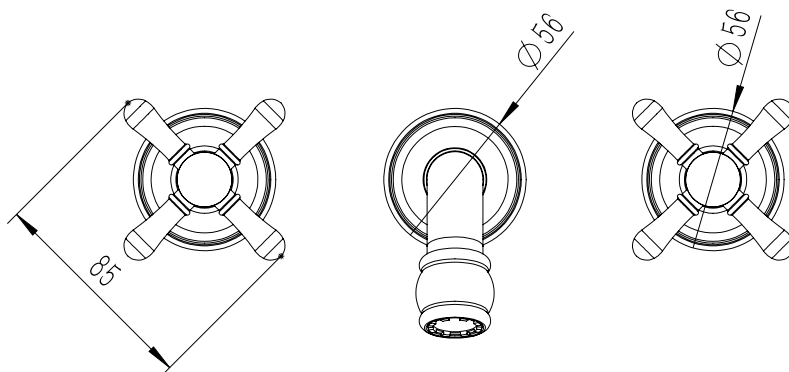

WARRANTY

Warranty - Domestic Use	15 Years
Spare Parts & Labour	12 Months

Please refer to Warranty Page for full Terms and Conditions

Dimensions are nominal measurements only.

CLEANING RECOMMENDATIONS:

We recommend the use of soapy water or approved cleaners. This product should not be cleaned with abrasive materials. Damage caused by any improper treatment is not covered by the product warranty. Refer to Warranty Conditions

Disclaimer: Products in this specification manual must by regulation be installed by licensed and registered trade people. The manufacturer/distributor reserves the right to vary specifications or delete models from their range without prior notification. Dimensions are nominal measurements only. Dimensions and set-outs listed are correct at time of publication however the manufacturer/distributor takes no responsibility for printing errors.

Published 01/06/2020

To see the complete Milli range go to www.reece.com.au