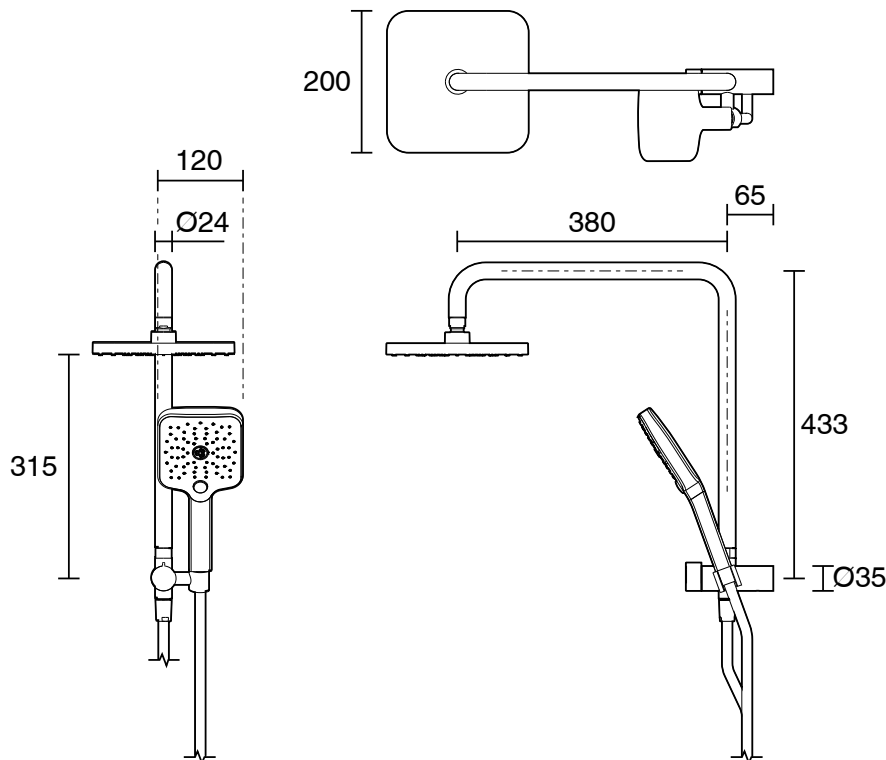

mizu

Mizu Soothe Short Twin Shower 3 Function with Water Inlet Wall Bracket Brushed Brass (5 Star)

4201044

SPECIFICATIONS	
Recommended Use	Domestic;Commercial;Hotel
Colour Finish	Brushed Brass
Max Continuous Working Pressure (kPa)	500
Max Continuous Working Temperature (deg C)	65
WARRANTY	
Warranty - Domestic Use (Years)	10
Spare Parts & Labour (Years)	1
<i>Please refer to Warranty Page for full Terms and Conditions</i>	

Disclaimer: Products in this specification manual must by regulation be installed by licensed and registered trade people. The manufacturer/distributor reserves the right to vary specifications or delete models from their range without prior notification. Dimensions are nominal measurements only. Dimensions and set-outs listed are correct at time of publication however the manufacturer/distributor takes no responsibility for printing errors.