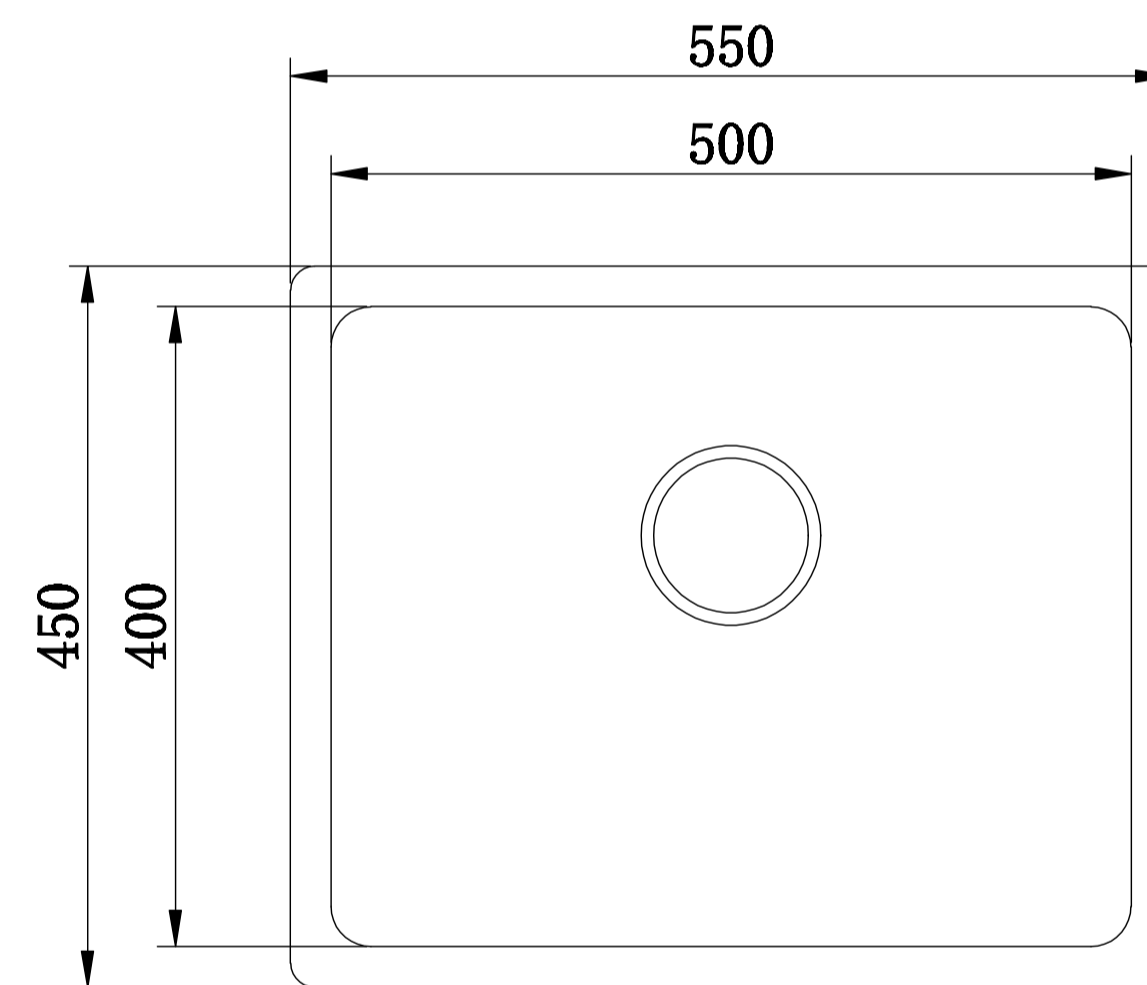

530mm

R15mm

Memo Hugo Black Granite Sink Inset Mount Installation

Reece Code: 2402864 Memo Hugo Ext Sgl Bowl Sink Nth G/Black

430mm

**Please note that cutout template is provided as a guide only.
This cutout template should be checked against actual sink unit
to determine correct fit.**