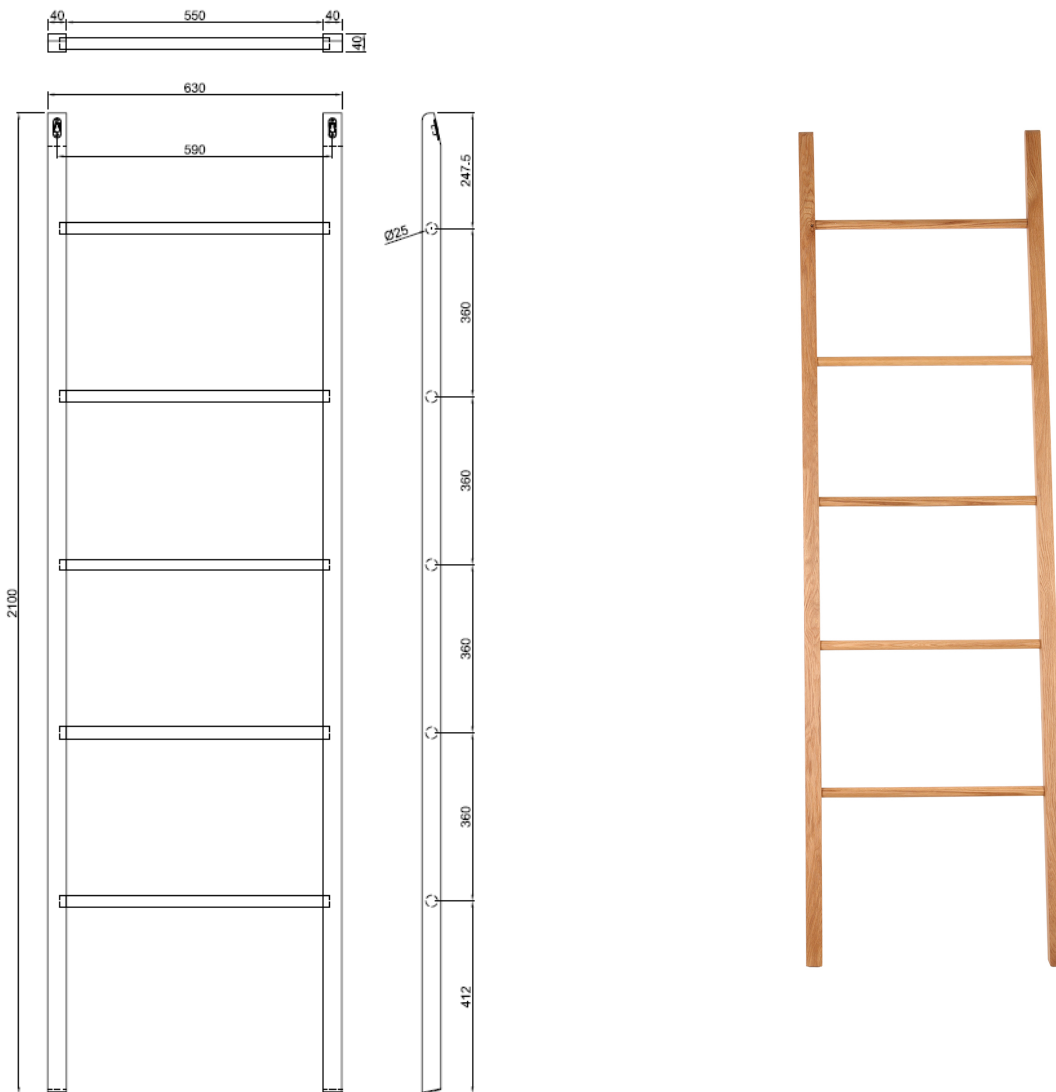

## ARC TOWEL LADDER

Dimensions are nominal measurements only.

To see the complete KADO range go to [www.reece.com.au/bathrooms](http://www.reece.com.au/bathrooms)

**NOTE:** This product is intended as a towel rail only. Children must be supervised to ensure they do not climb on or hang from the ladder as it may cause serious injury.

### SPECIFICATIONS

<b>Recommended use</b>	Domestic
<b>Size Configuration</b>	2100mm x 630mm
<b>Weight:</b>	7.8 kg
<b>Colour</b>	Natural
<b>Material</b>	American Solid Oak