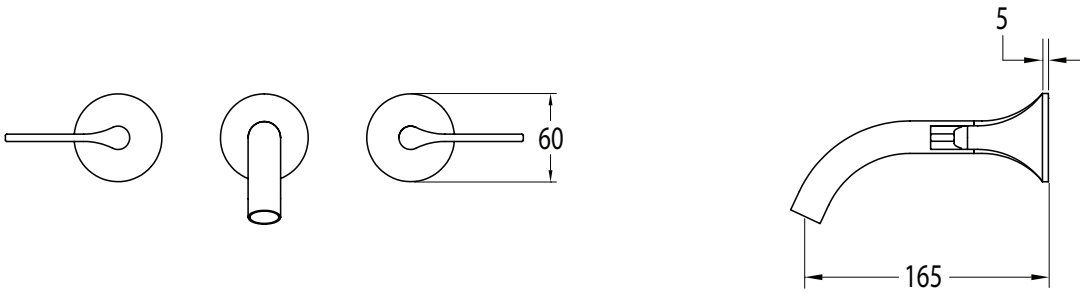

Milli Oria Wall Bath Set 165mm Chrome
2265601

SPECIFICATIONS

Recommended Use	Domestic, Hotel & Commercial
Colour	Chrome
Finish	Polished
Material	Brass
Recommended Pressure Range	250-500kPa
Maximum Continuous Working Temperature	65 deg C
Suitable for Storage Tank Hot Water	Yes
Suitable for Continuous Flow Hot Water	Yes
Suitable for Gravity Feed Hot Water	No

WARRANTY

Warranty - Domestic Use	15 Years
Spare Parts & Labour	12 Months

Please refer to Warranty Page for full Terms and Conditions

Dimensions are nominal measurements only.

CLEANING RECOMMENDATIONS:

We recommend the use of soapy water or approved cleaners. This product should not be cleaned with abrasive materials. Damage caused by any improper treatment is not covered by the product warranty. Refer to Warranty Conditions

Disclaimer: Products in this specification manual must by regulation be installed by licensed and registered trade people. The manufacturer/distributor reserves the right to vary specifications or delete models from their range without prior notification. Dimensions are nominal measurements only. Dimensions and set-outs listed are correct at time of publication however the manufacturer/distributor takes no responsibility for printing errors.

Published 02/07/2021

To see the complete Milli range go to www.reece.com.au