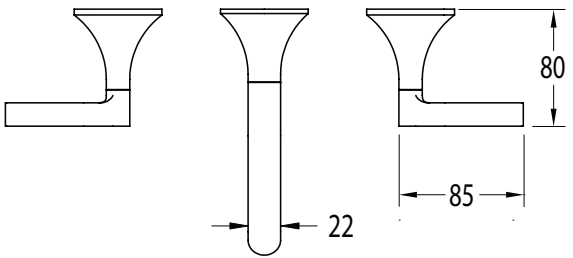

Milli Oria Wall Bath Set 165mm Chrome
2265601

SPECIFICATIONS

Recommended Use	Domestic, Hotel & Commercial
Colour	Chrome
Finish	Polished
Material	Brass
Recommended Pressure Range	250-500kPa
Maximum Continuous Working Temperature	65 deg C
Suitable for Storage Tank Hot Water	Yes
Suitable for Continuous Flow Hot Water	Yes
Suitable for Gravity Feed Hot Water	No

WARRANTY

Warranty - Domestic Use	15 Years
Spare Parts & Labour	12 Months

Please refer to Warranty Page for full Terms and Conditions

Dimensions are nominal measurements only.

CLEANING RECOMMENDATIONS:

We recommend the use of soapy water or approved cleaners. This product should not be cleaned with abrasive materials. Damage caused by any improper treatment is not covered by the product warranty. Refer to Warranty Conditions

Disclaimer: Products in this specification manual must by regulation be installed by licensed and registered trade people. The manufacturer/distributor reserves the right to vary specifications or delete models from their range without prior notification. Dimensions are nominal measurements only. Dimensions and set-outs listed are correct at time of publication however the manufacturer/distributor takes no responsibility for printing errors.

Published 02/07/2021

To see the complete Milli range go to www.reece.com.au