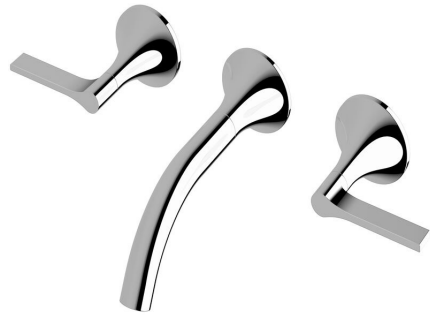

Milli Oria Wall Bath Set 165mm Chrome
2265601

SPECIFICATIONS

Recommended Use	Domestic, Hotel & Commercial
Colour	Chrome
Finish	Polished
Material	Brass
Recommended Pressure Range	250-500kPa
Maximum Continuous Working Temperature	65 deg C
Suitable for Storage Tank Hot Water	Yes
Suitable for Continuous Flow Hot Water	Yes
Suitable for Gravity Feed Hot Water	No

WARRANTY

Warranty - Domestic Use	15 Years
Spare Parts & Labour	12 Months

Please refer to Warranty Page for full Terms and Conditions

Dimensions are nominal measurements only.

CLEANING RECOMMENDATIONS:

We recommend the use of soapy water or approved cleaners. This product should not be cleaned with abrasive materials. Damage caused by any improper treatment is not covered by the product warranty. Refer to Warranty Conditions

Disclaimer: Products in this specification manual must by regulation be installed by licensed and registered trade people. The manufacturer/distributor reserves the right to vary specifications or delete models from their range without prior notification. Dimensions are nominal measurements only. Dimensions and set-outs listed are correct at time of publication however the manufacturer/distributor takes no responsibility for printing errors.

Published 02/07/2021

To see the complete Milli range go to www.reece.com.au